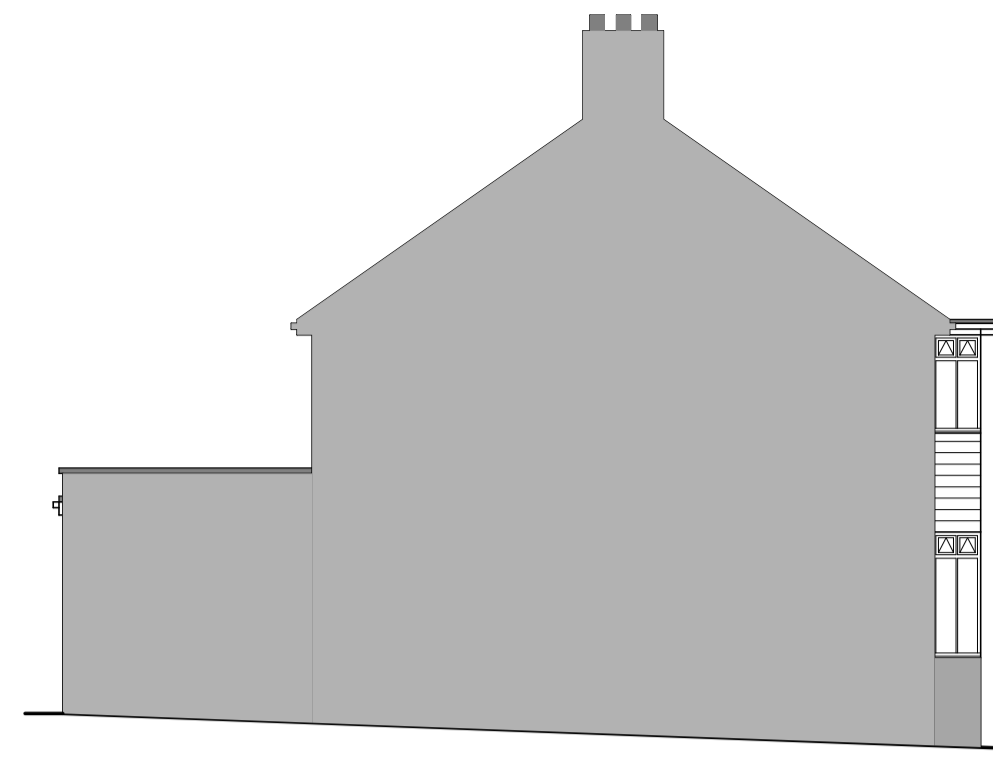

Address :-  
22 Mote Avenue,  
Maidstone

Project :-  
Garage Conversion

|                     |                    |                           |
|---------------------|--------------------|---------------------------|
| Scale :-<br>1:100   | Date :-<br>11/2022 | Drawing No. :-<br>22/1578 |
| Paper Size :-<br>A1 | Drawn by :-<br>MJP | Revision :-<br>-          |

www.johnchilds.com  
01622 812868

Existing Front Elevation

Existing Side Elevation

Existing Side Elevation

Existing Rear Elevation

Proposed Front Elevation

Proposed Side Elevation

Proposed Side Elevation

Proposed Rear Elevation

Existing Ground Floor Plan

Proposed Ground Floor Plan