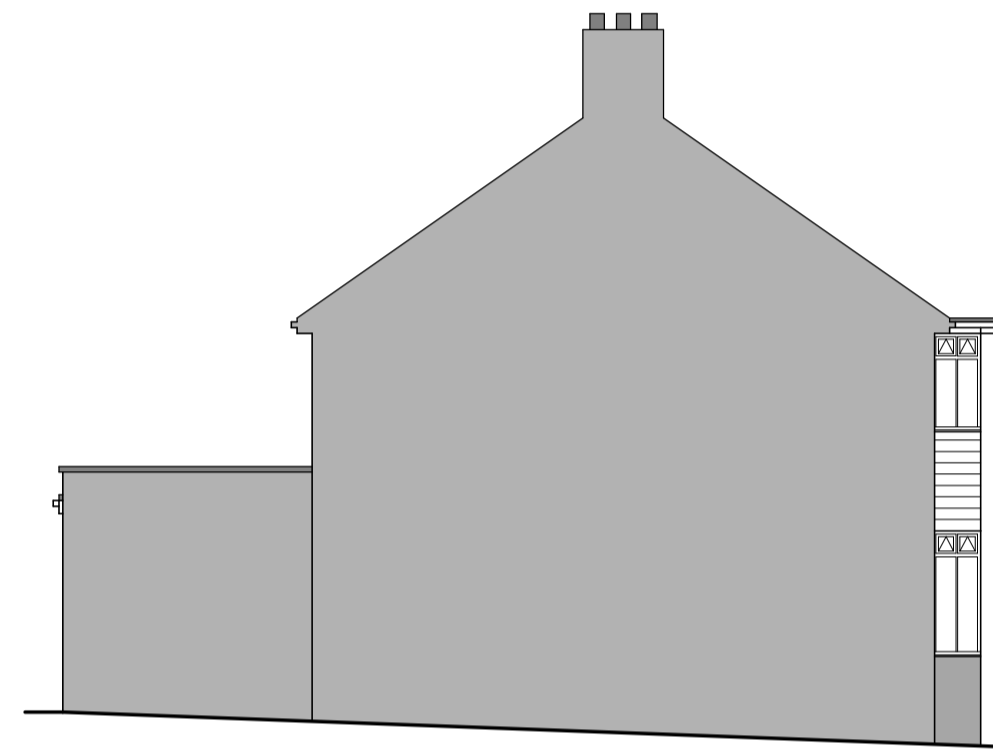

Address :-  
22 Mote Avenue,  
Maidstone

Project :-  
Garage Conversion

|                     |                    |                           |
|---------------------|--------------------|---------------------------|
| Scale :-<br>1:100   | Date :-<br>11/2022 | Drawing No. :-<br>22/1578 |
| Paper Size :-<br>A1 | Drawn by :-<br>MJP | Revision :-<br>-          |

www.johnchilds.com  
01622 812868

Existing Front Elevation

Existing Side Elevation

Existing Side Elevation

Existing Rear Elevation

Proposed Front Elevation

Proposed Side Elevation

Proposed Side Elevation

Proposed Rear Elevation

Existing Ground Floor Plan

Proposed Ground Floor Plan