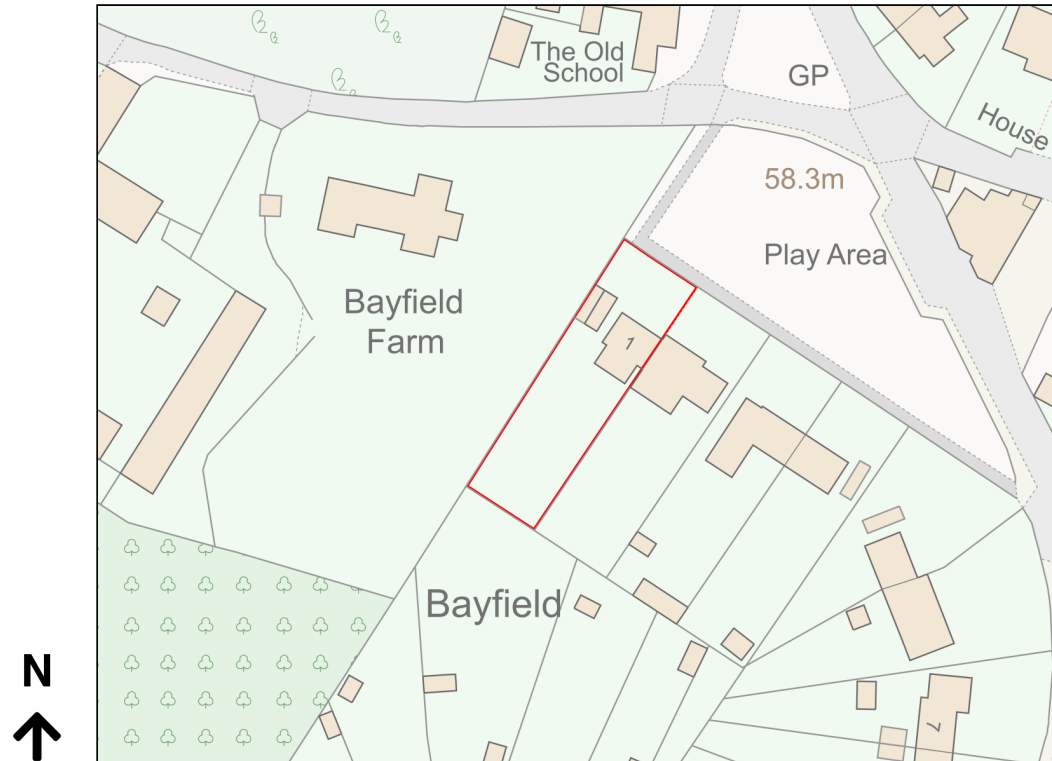

# Location Plan

Site Address: 1, Bayfield, Painters Forstal, ME13 0EF

Date Produced: 12-May-2023

Scale: 1:1250 @A4

Planning Portal Reference: PP-12154850v1