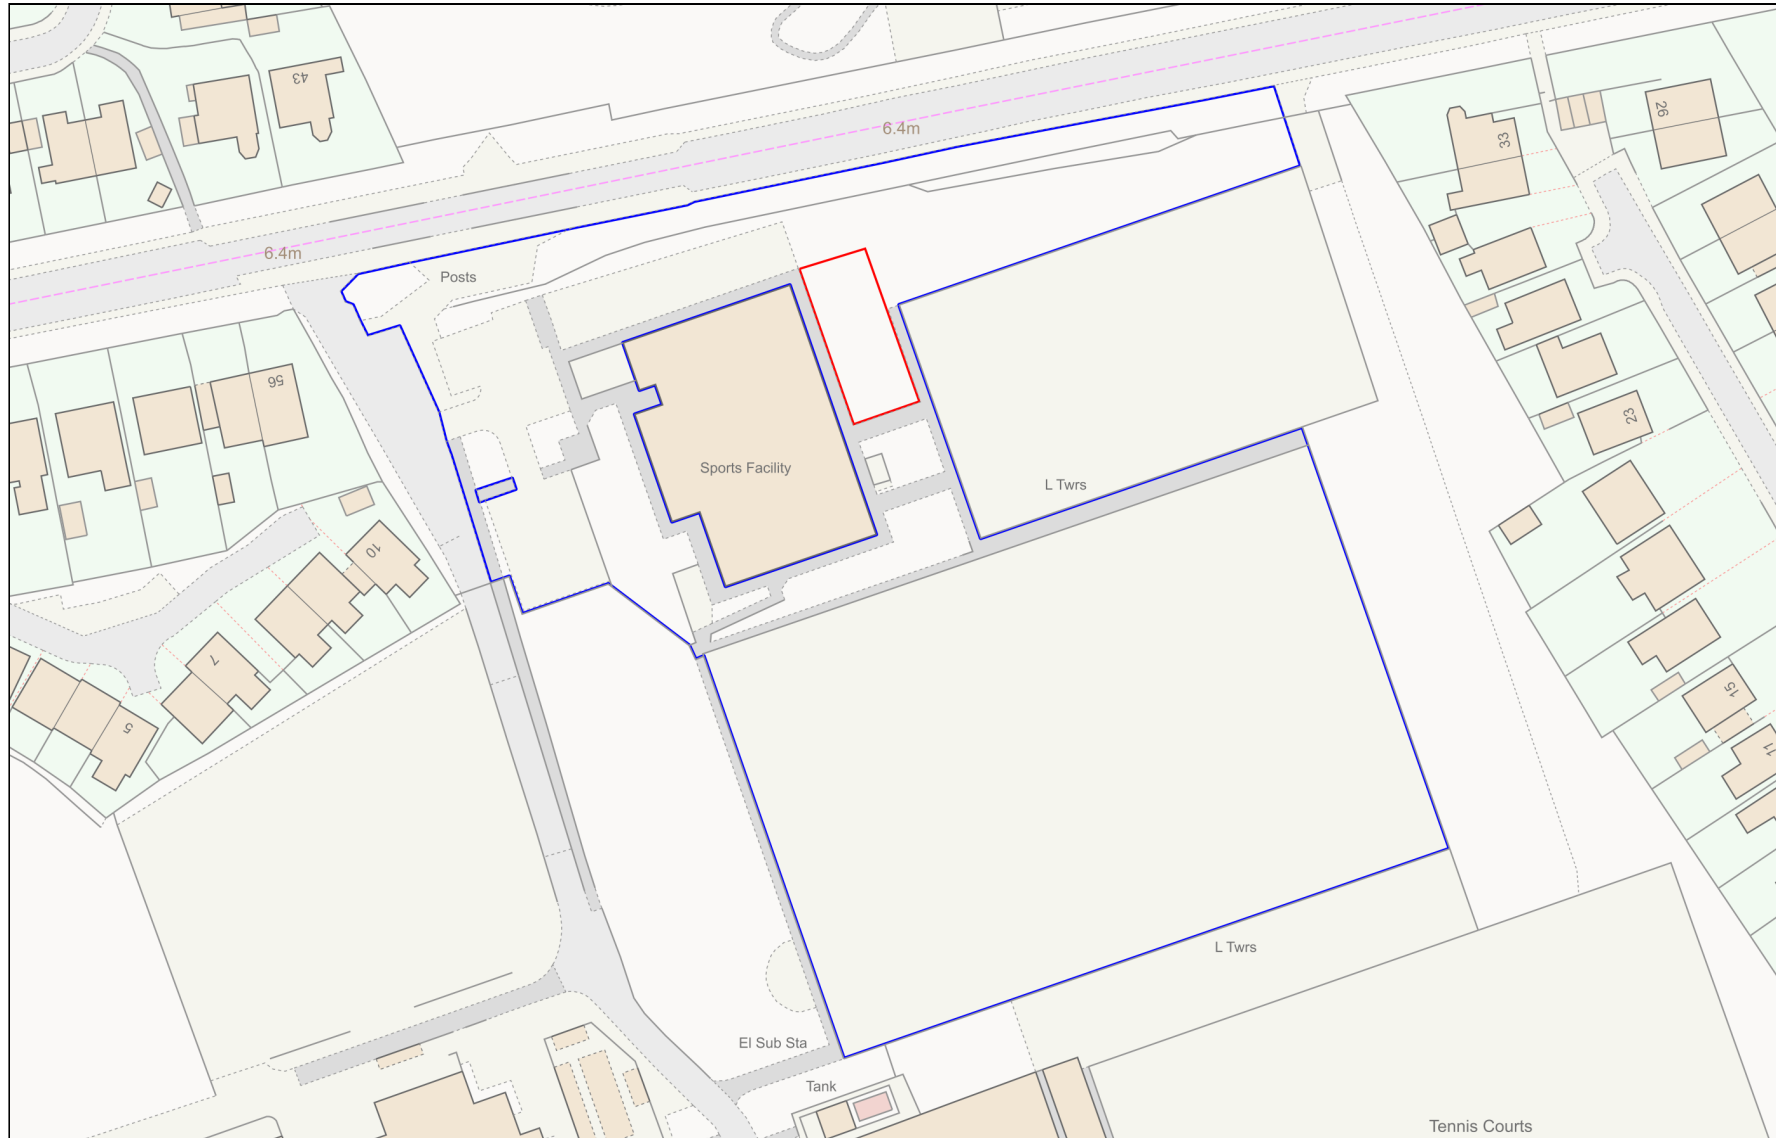

Location Plan

Site Address: Easting: 335452 Northing: 162382

Date Produced: 20-Sep-2023

Scale: 1:1250 @A4

Planning Portal Reference: PP-12446511v1