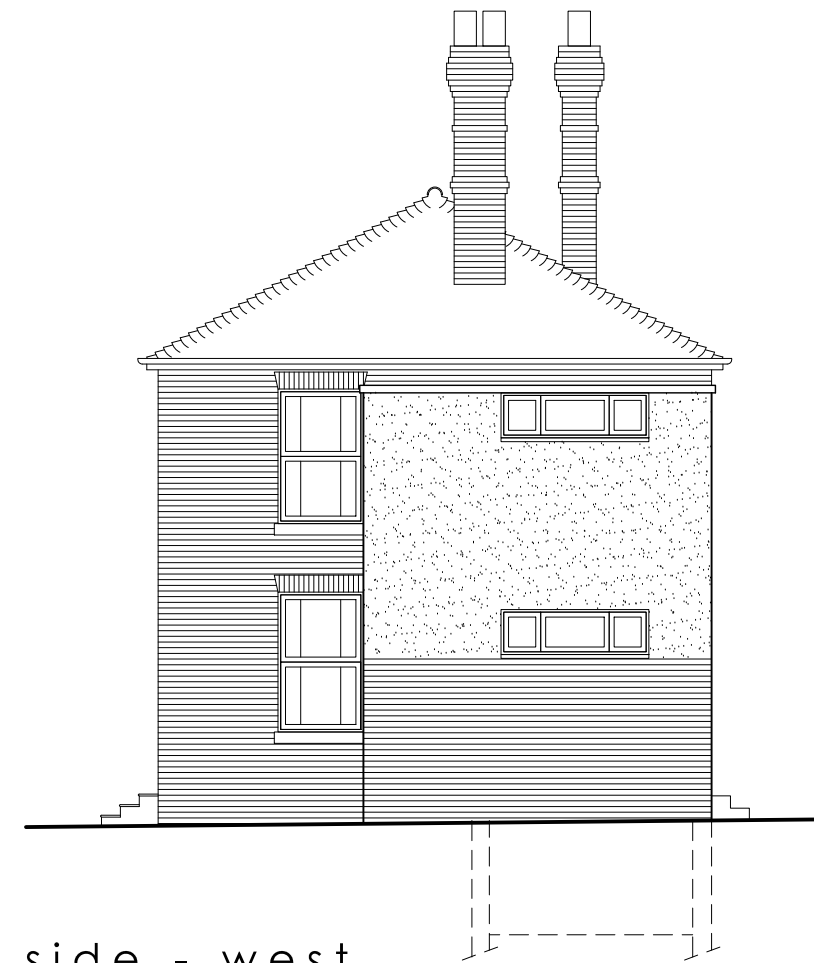

front - north

side - west

FOR PLANNING INFORMATION ONLY

Blackrock Architecture Ltd

Architectural & Planning Consultants

Unit 42 Canterbury Innovation Centre Canterbury Kent CT2 7FG

T: 01227 281743 M: 07771 616348 E: info@blackrock-architecture.co.uk

Project

43 East Street, Faversham

Drawing Title

Existing north & west elevations

Client /

Scale 1:100 @ A3

Drawing No. 1991/03 B