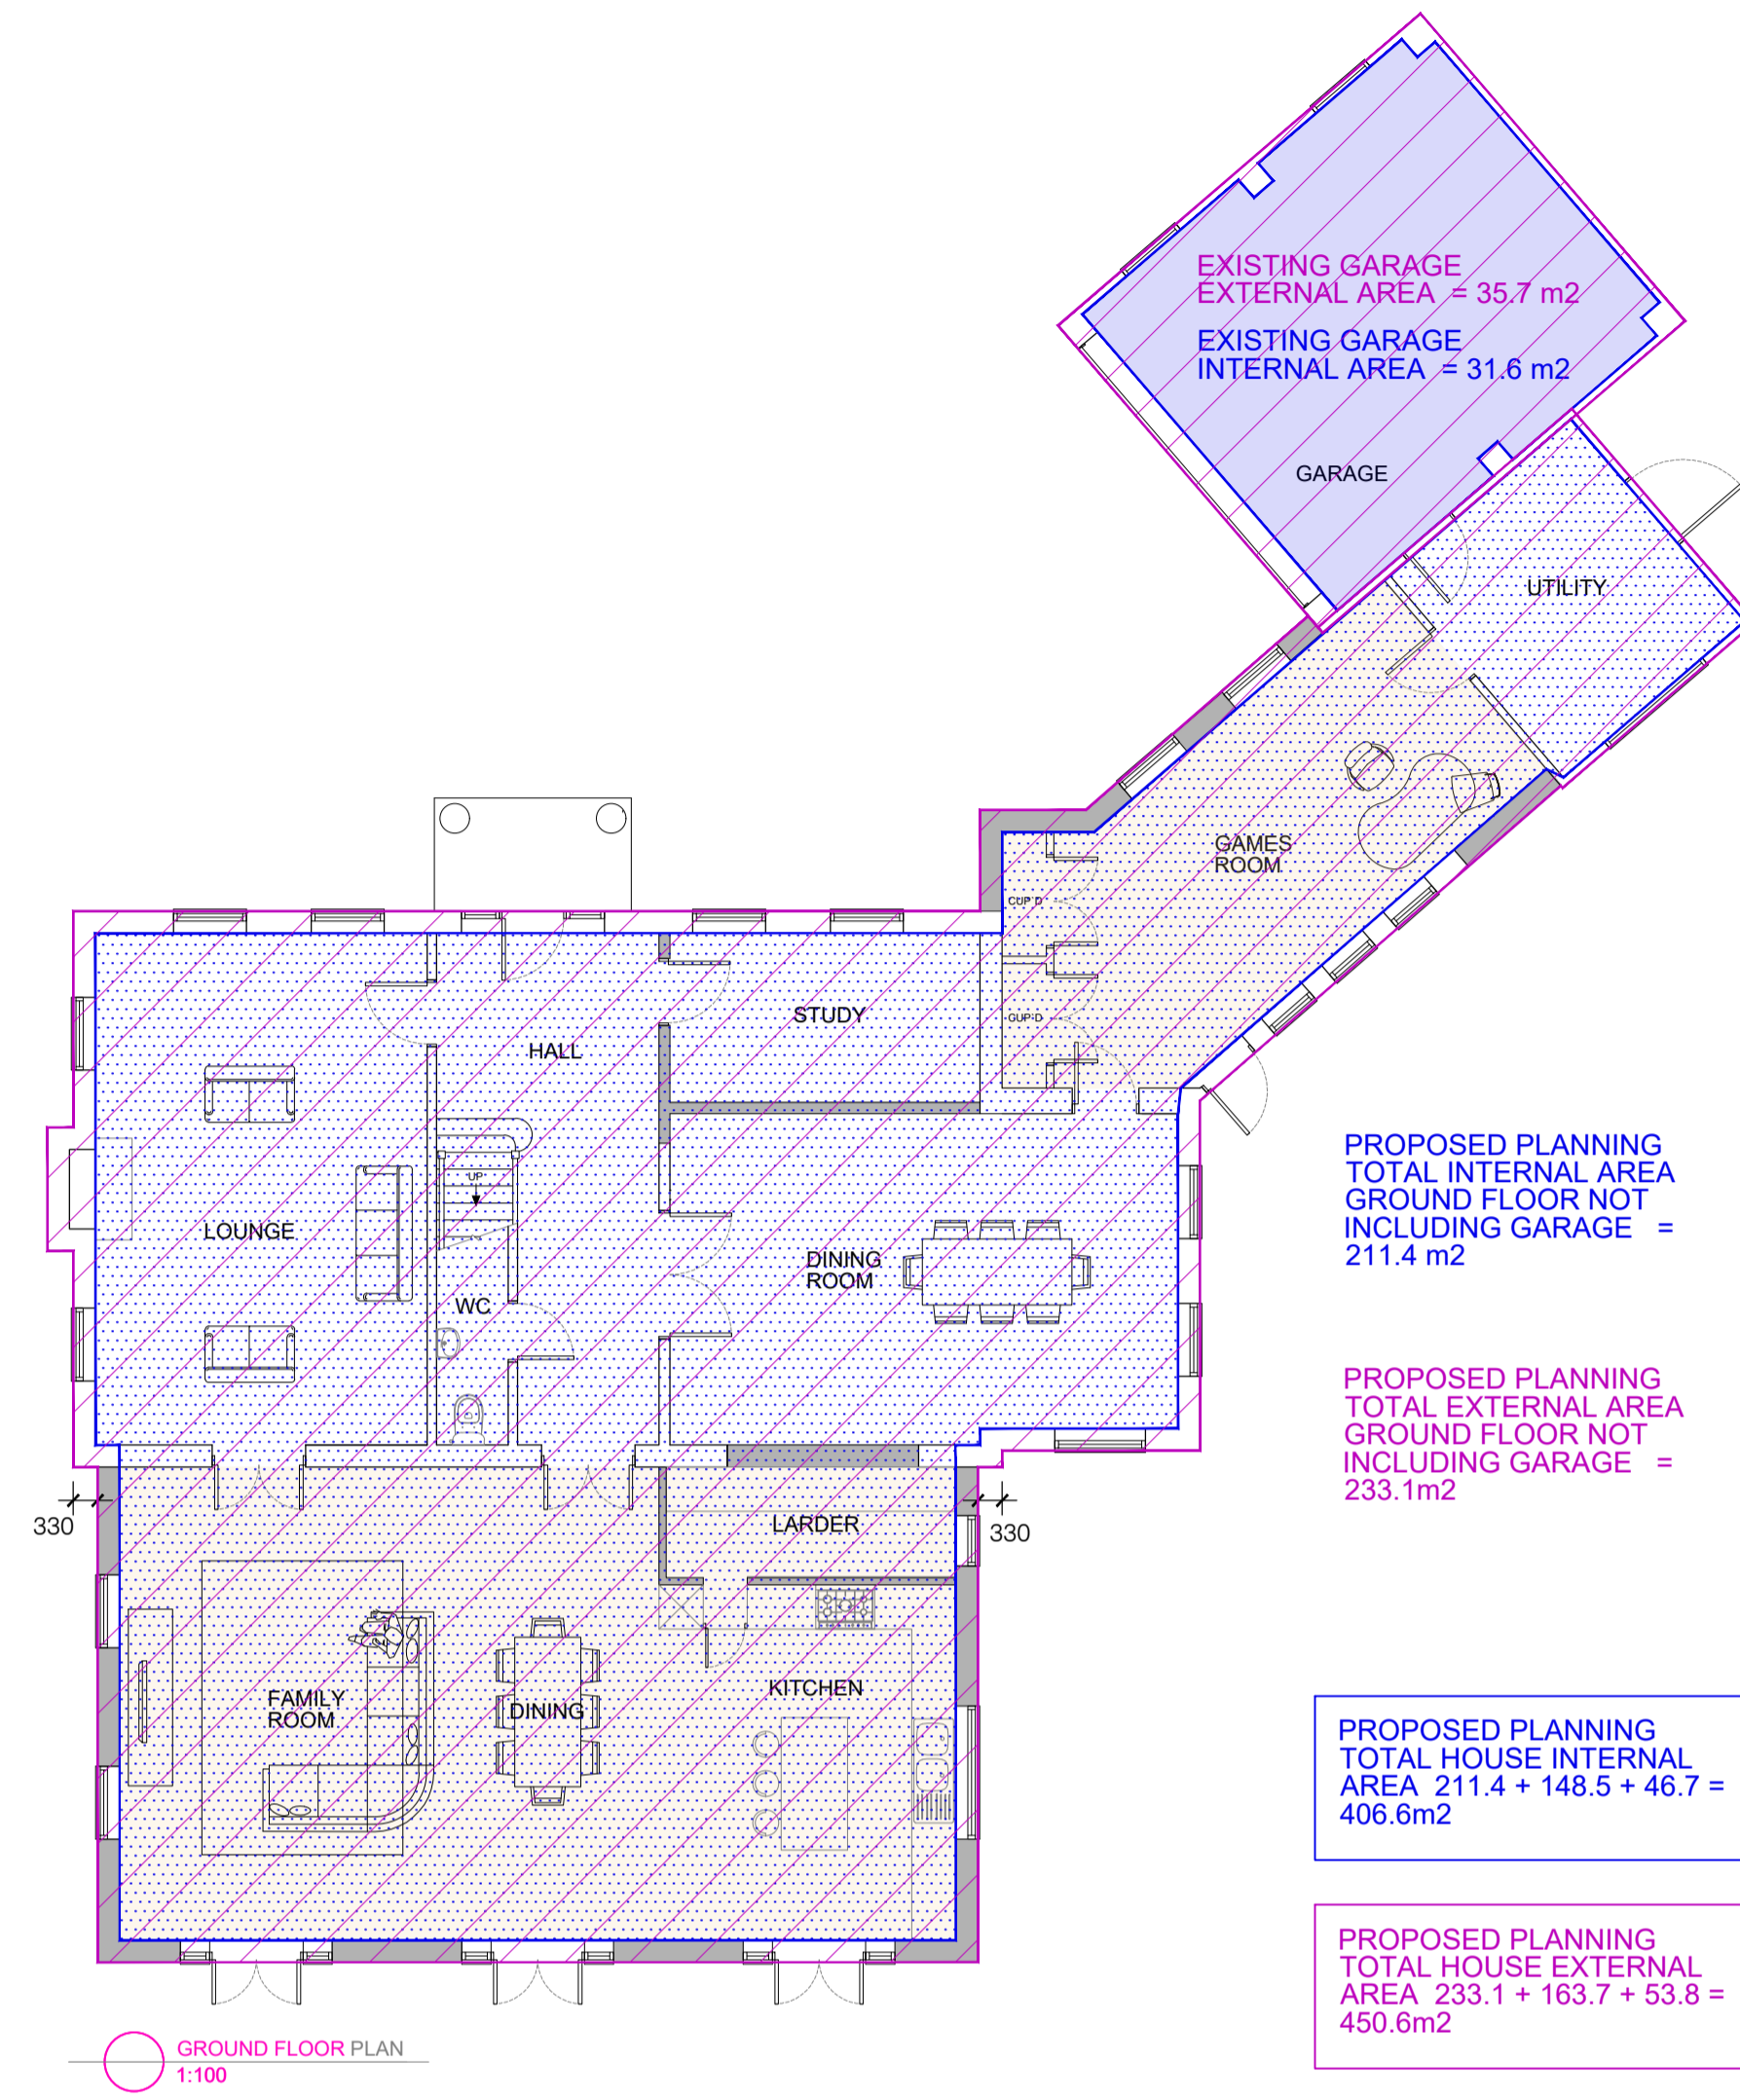

PROPOSED PLANNING - AREAS & VOLUMES

JOB TITLE DALBURY EAST FARLEIGH, MAIDSTONE ME15 0JH	DRAWING TITLE PROPOSED PLANNING AREAS & VOLUMES
SCALE 1:100@A1 DATE SEPT 23	DRAWING NUMBER BDS-DB-P101
	REVISION A