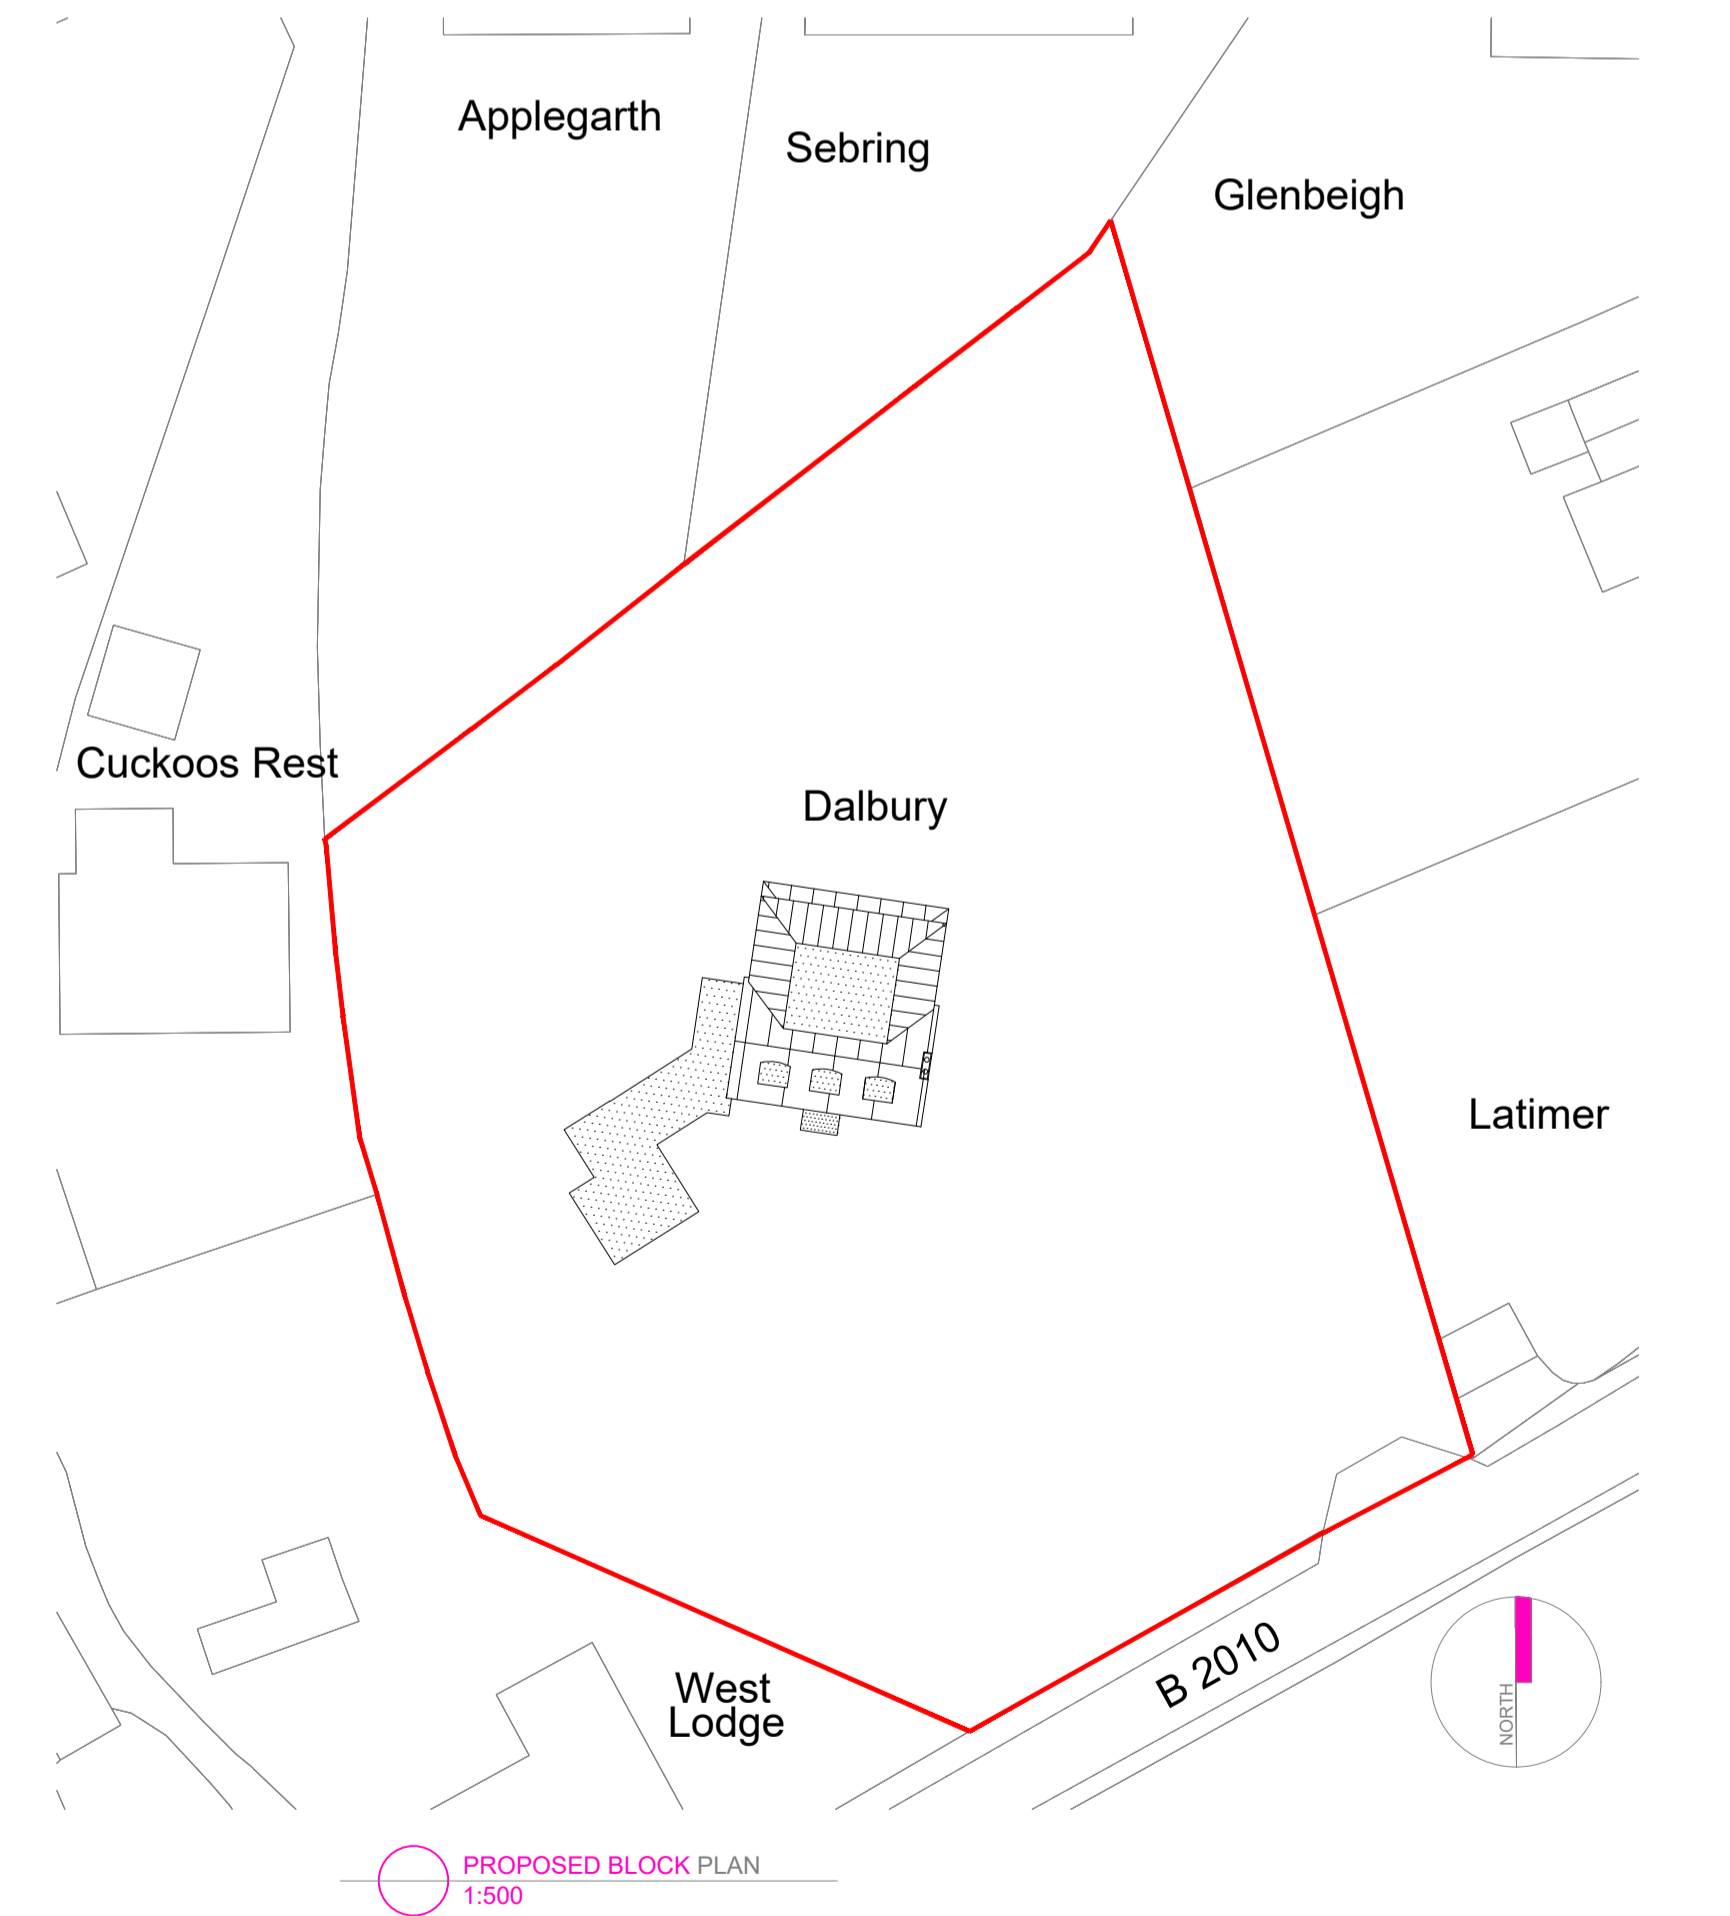

PROPOSED PLANNING - AREAS & VOLUMES

JOB TITLE DALBURY EAST FARLEIGH, MAIDSTONE ME15 0JH	DRAWING TITLE PROPOSED PLANNING AREAS & VOLUMES
SCALE 1:100@A1 DATE SEPT 23	DRAWING NUMBER BDS-DB-P101
	REVISION A