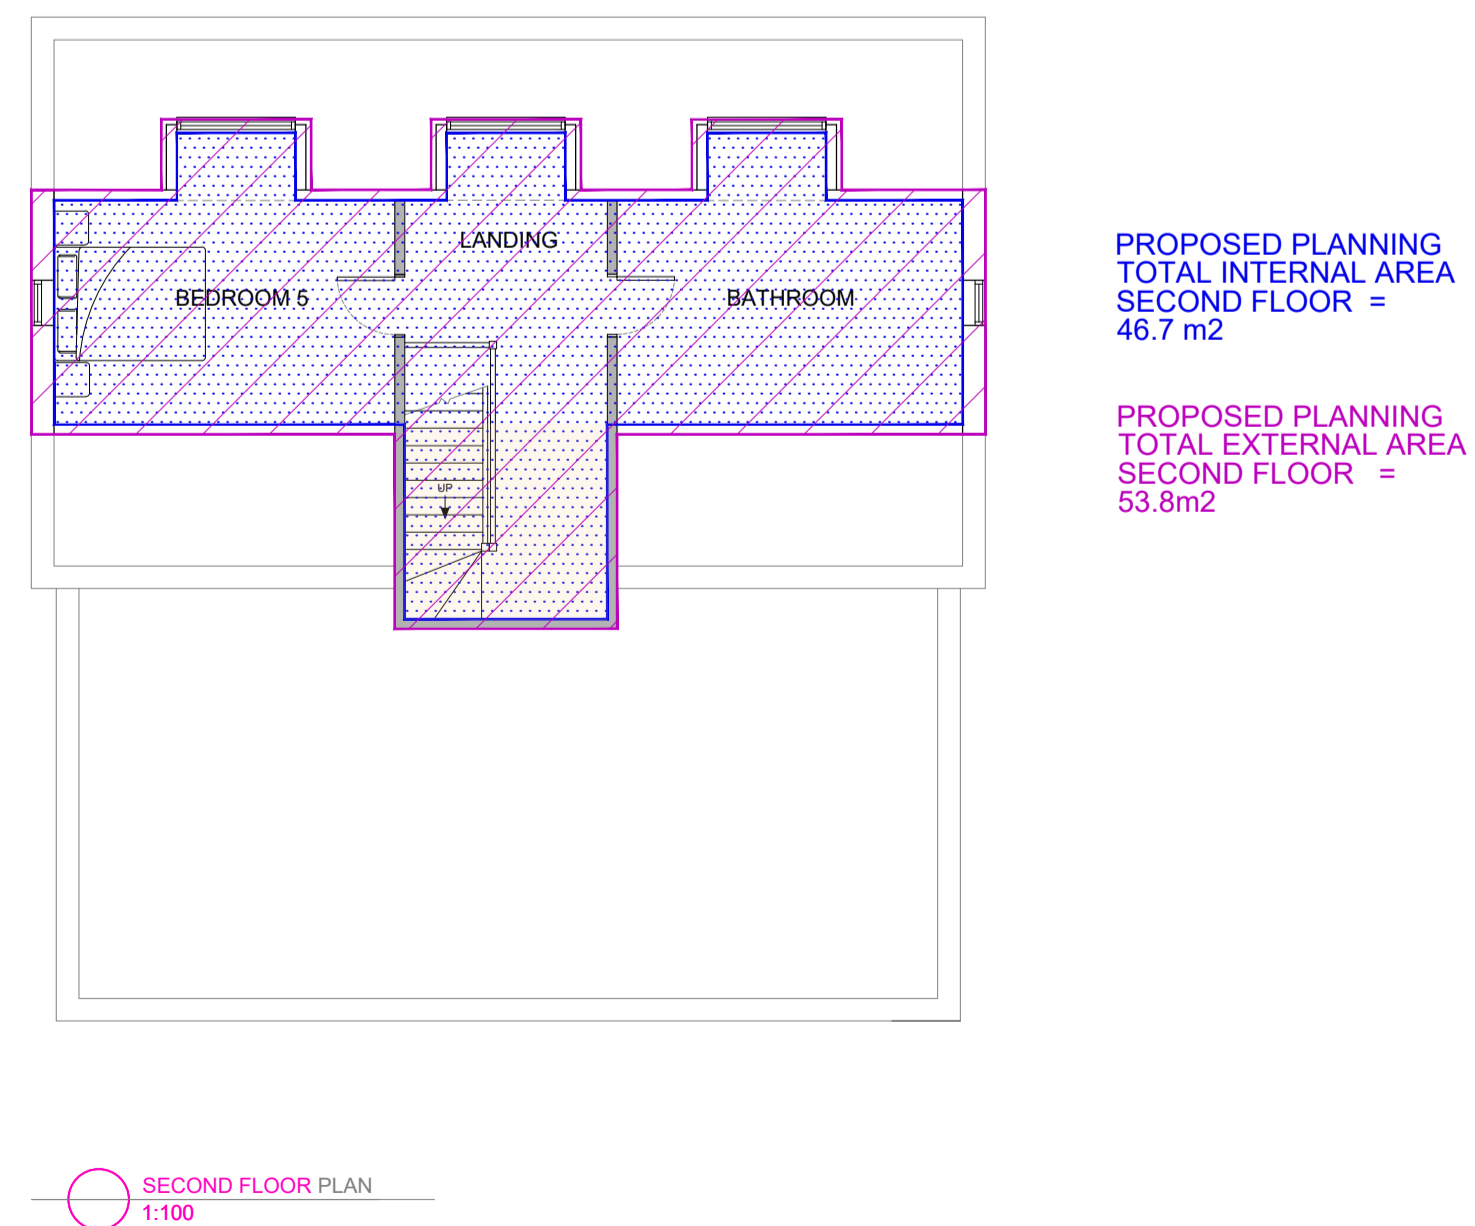

PROPOSED PLANNING - AREAS & VOLUMES

JOB TITLE DALBURY EAST FARLEIGH, MAIDSTONE ME15 0JH	DRAWING TITLE PROPOSED PLANNING AREAS & VOLUMES
SCALE 1:100@A1 DATE SEPT 23	DRAWING NUMBER BDS-DB-P101
	REVISION A