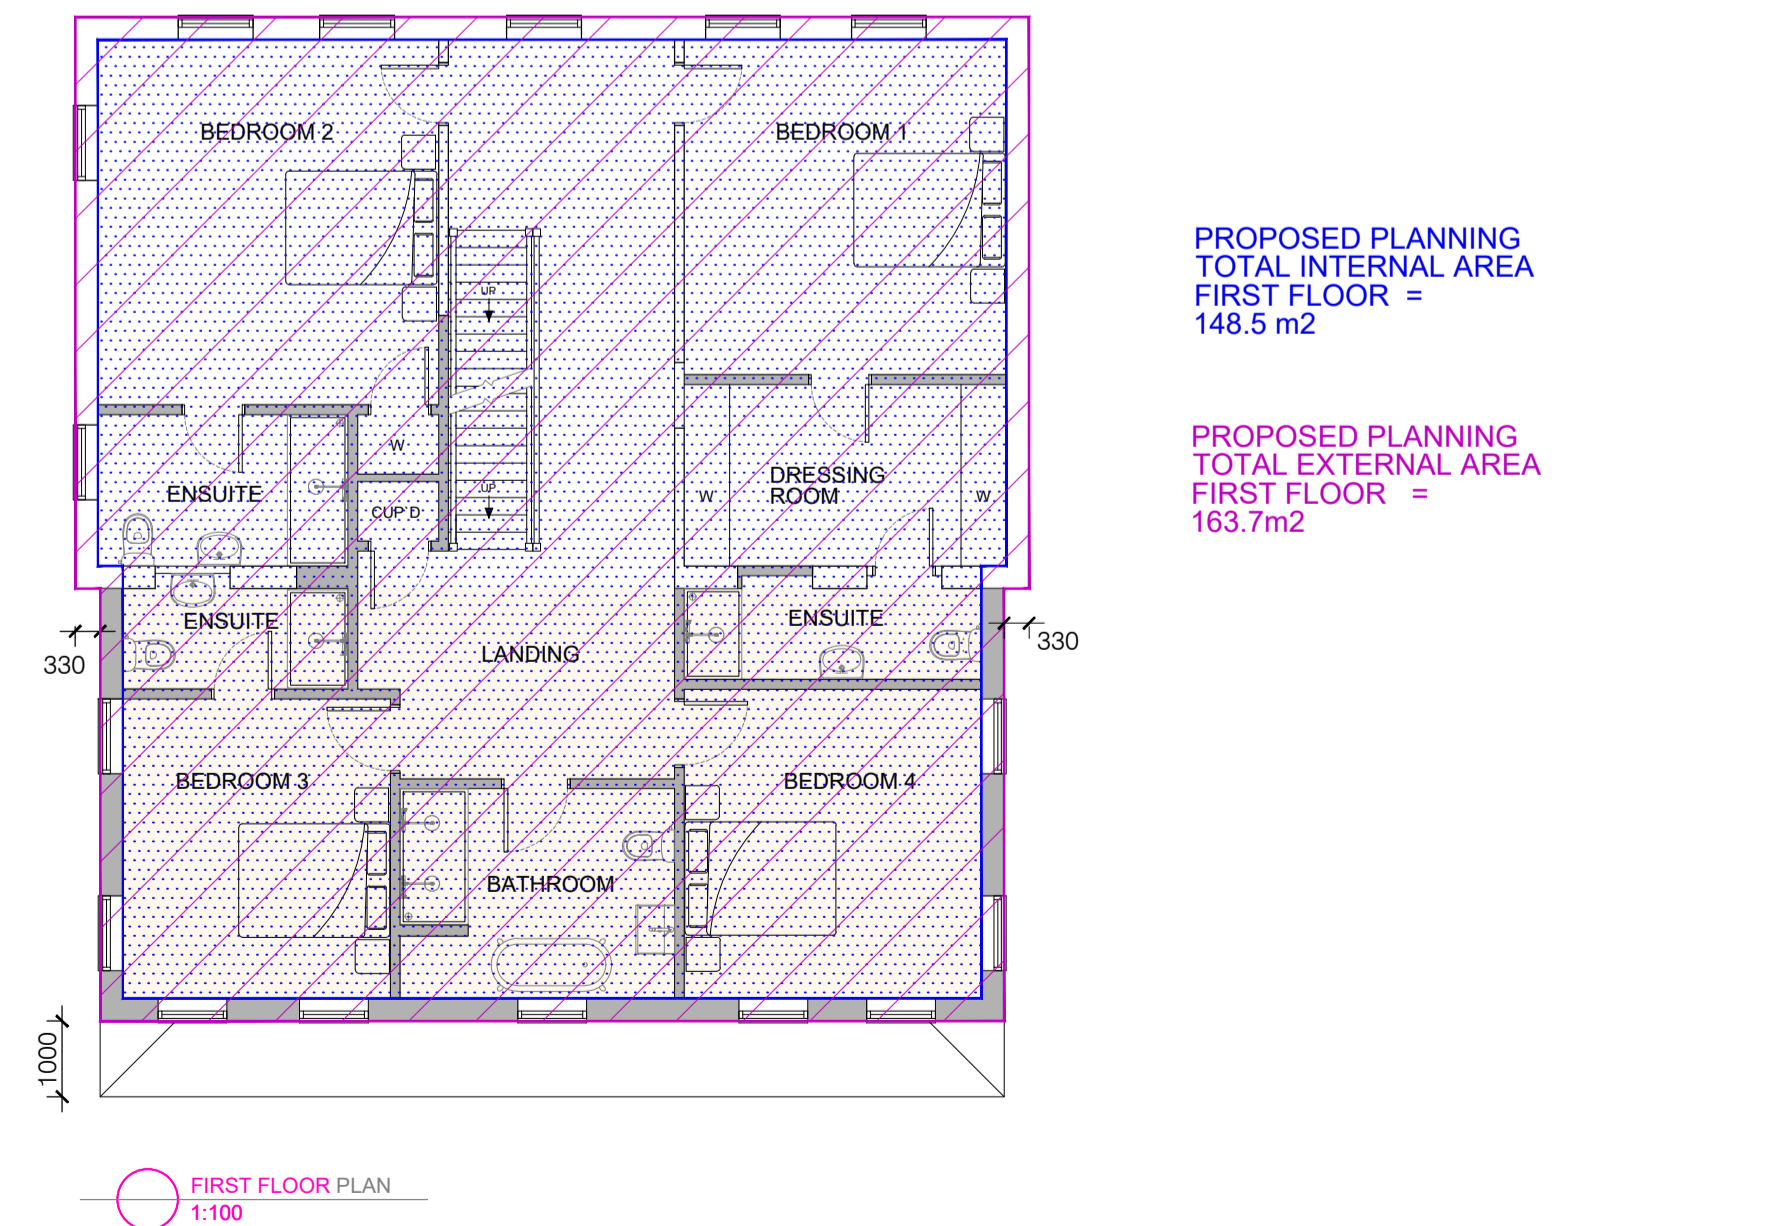

PROPOSED PLANNING - AREAS & VOLUMES

JOB TITLE DALBURY EAST FARLEIGH, MAIDSTONE ME15 0JH	DRAWING TITLE PROPOSED PLANNING AREAS & VOLUMES
SCALE 1:100@A1 DATE SEPT 23	DRAWING NUMBER BDS-DB-P101
	REVISION A