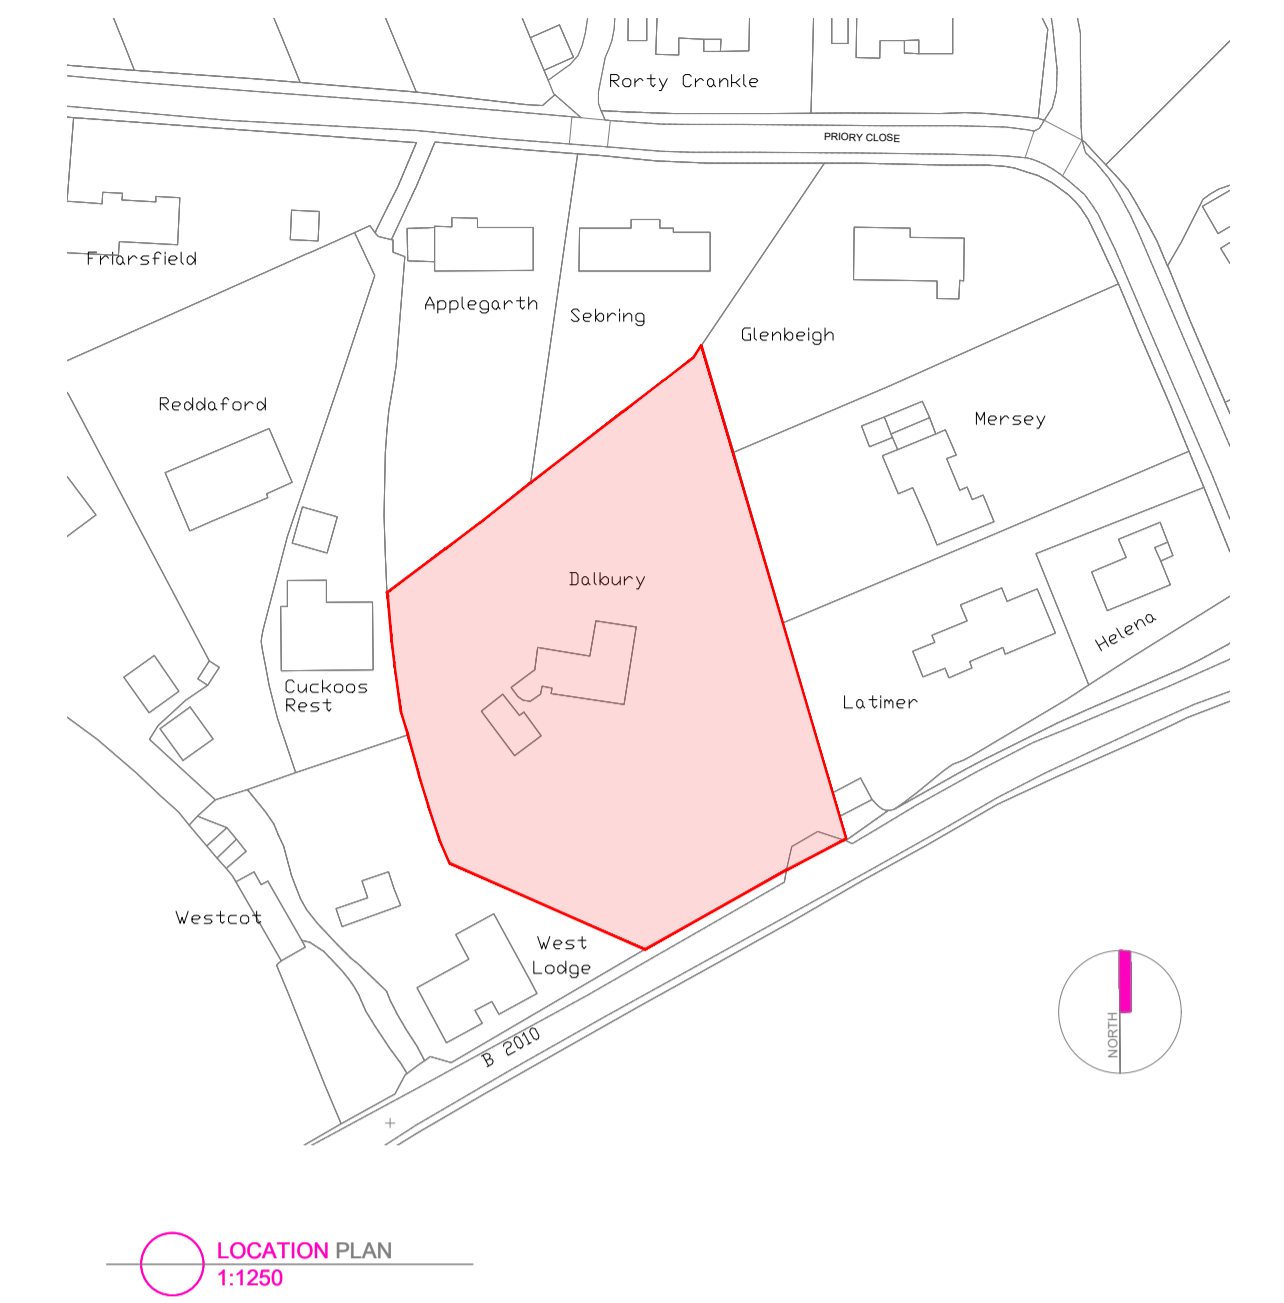

PROPOSED PLANNING - AREAS & VOLUMES

JOB TITLE DALBURY EAST FARLEIGH, MAIDSTONE ME15 0JH	DRAWING TITLE PROPOSED PLANNING AREAS & VOLUMES
SCALE 1:100@A1 DATE SEPT 23	DRAWING NUMBER BDS-DB-P101
	REVISION A