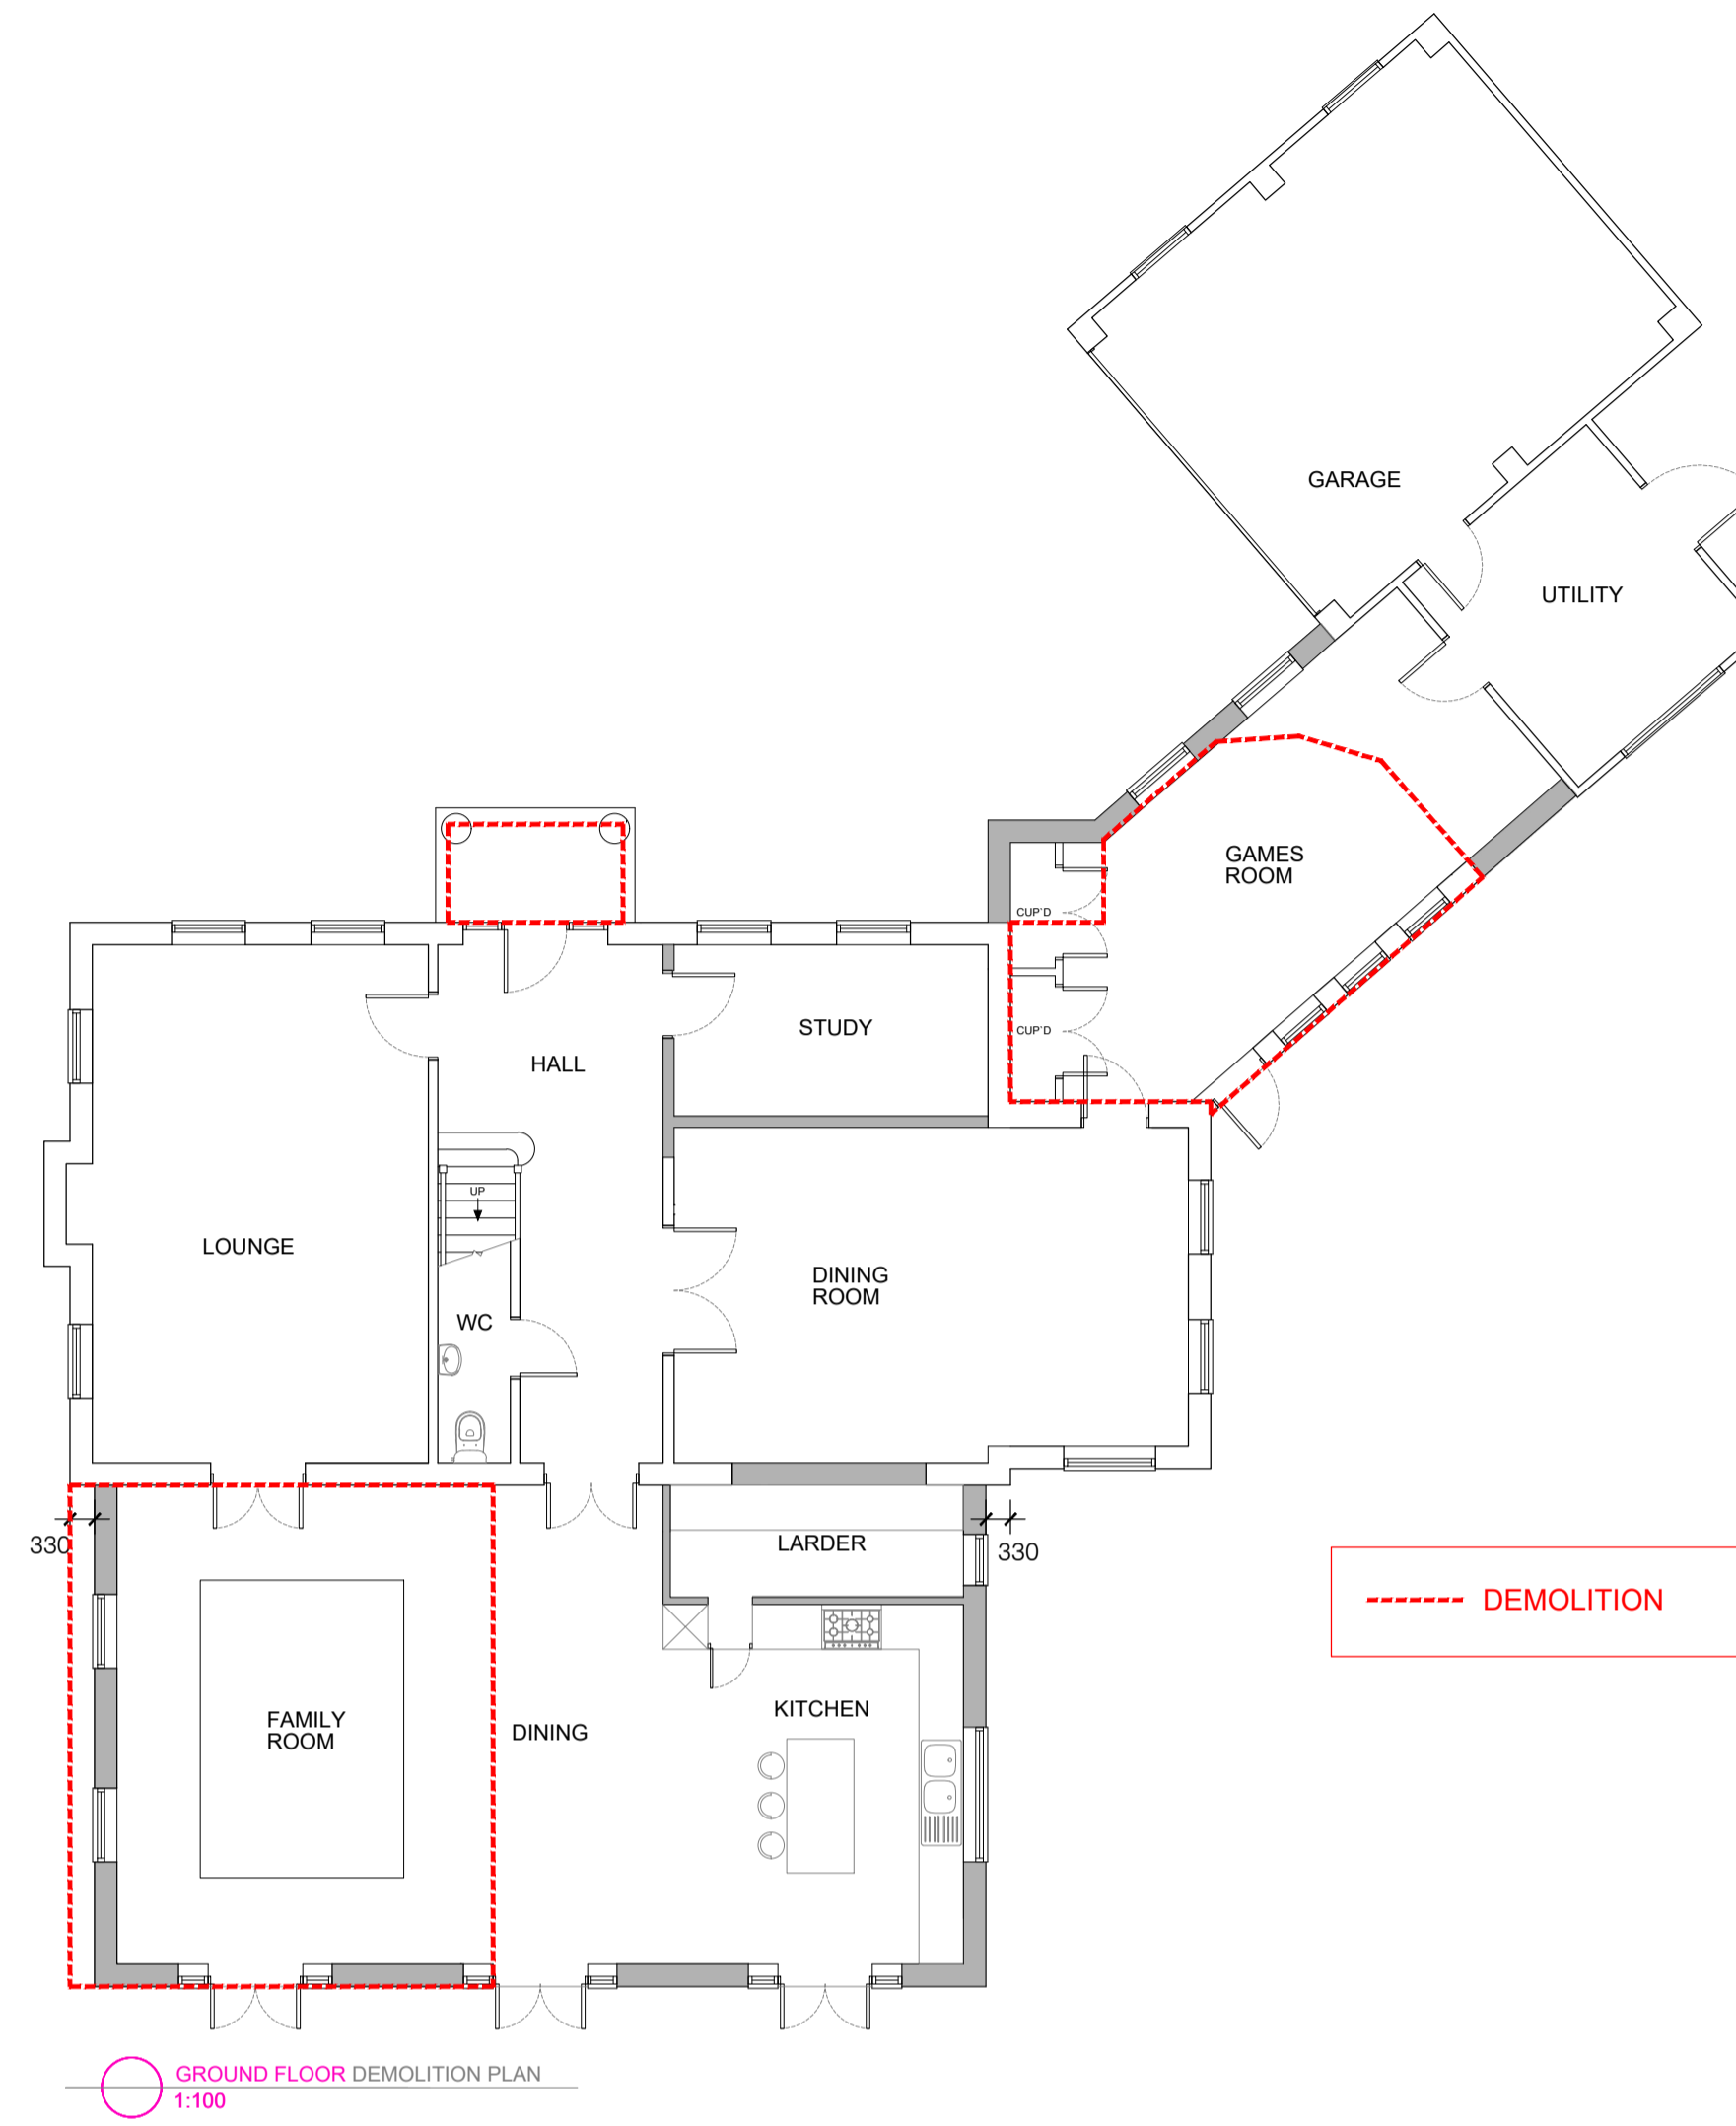

PROPOSED PLANNING - AREAS & VOLUMES

JOB TITLE DALBURY EAST FARLEIGH, MAIDSTONE ME15 0JH	DRAWING TITLE PROPOSED PLANNING AREAS & VOLUMES
SCALE 1:100@A1 DATE SEPT 23	DRAWING NUMBER BDS-DB-P101
	REVISION A