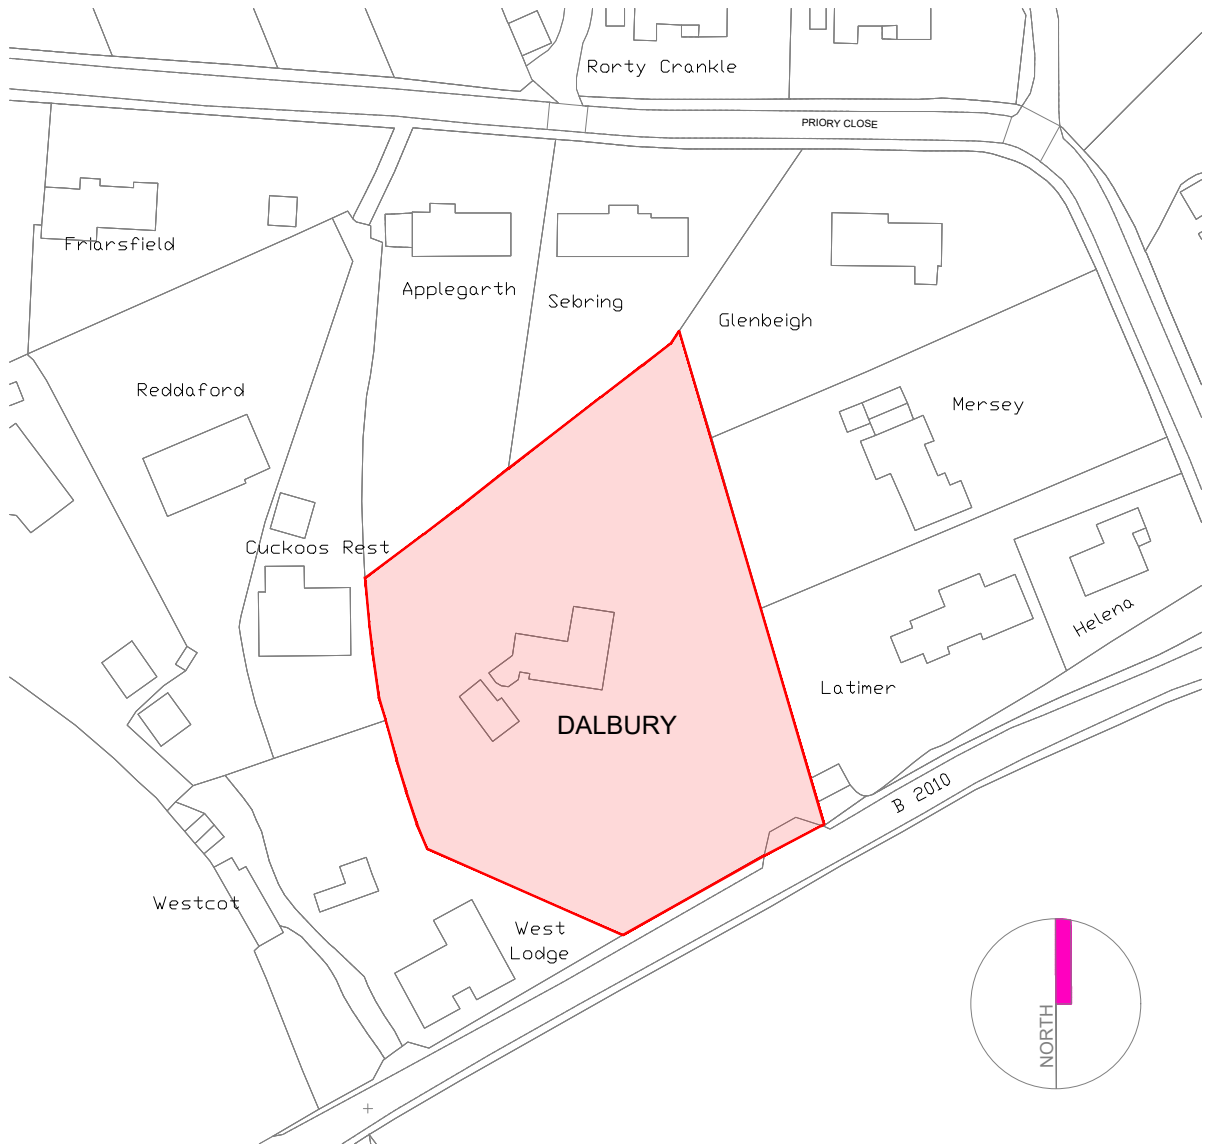

1:1250

SITE LOCATION PLAN
1:1250

JOB TITLE

DALBURY
EAST FARLEIGH, MAIDSTONE
KENT ME15 0JH

DRAWING TITLE

SITE LOCATION PLAN

SCALE 1:1250@A4

DRAWING NUMBER

DO NOT SCALE FROM THIS DRAWING