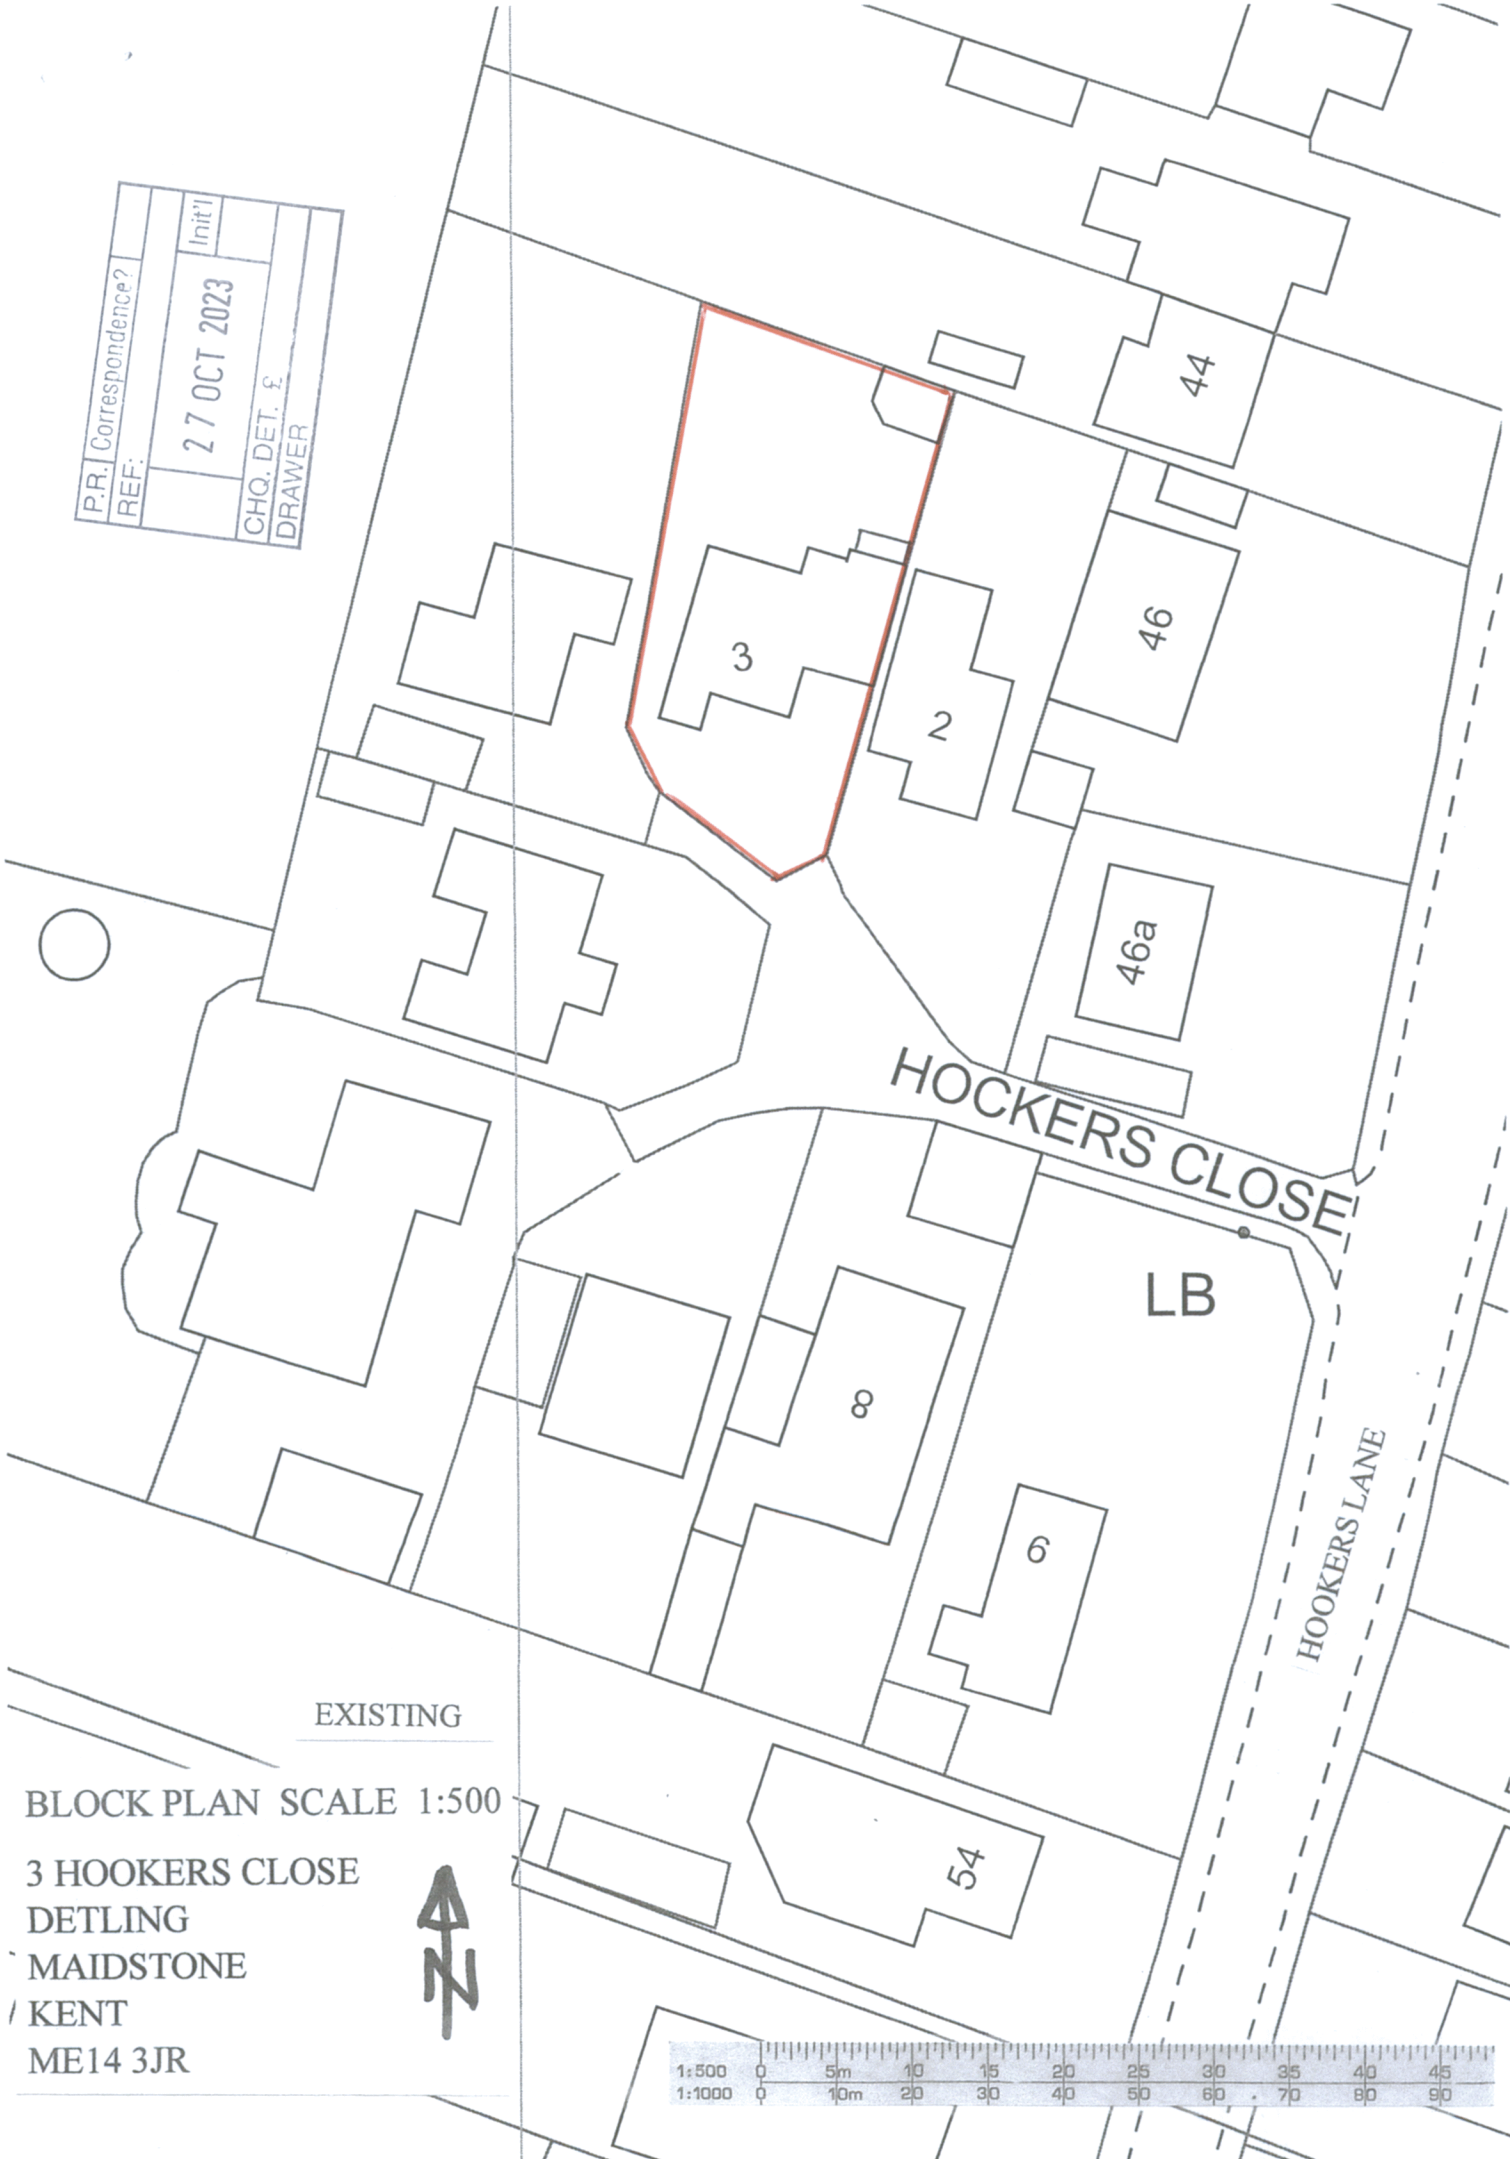

P.R. Correspondence?	Init'l
REF:	27 OCT 2023
CHQ. DET. £	
DRAWER	

EXISTING

BLOCK PLAN SCALE 1:500

3 HOOKERS CLOSE  
 DETLING  
 MAIDSTONE  
 KENT  
 ME14 3JR