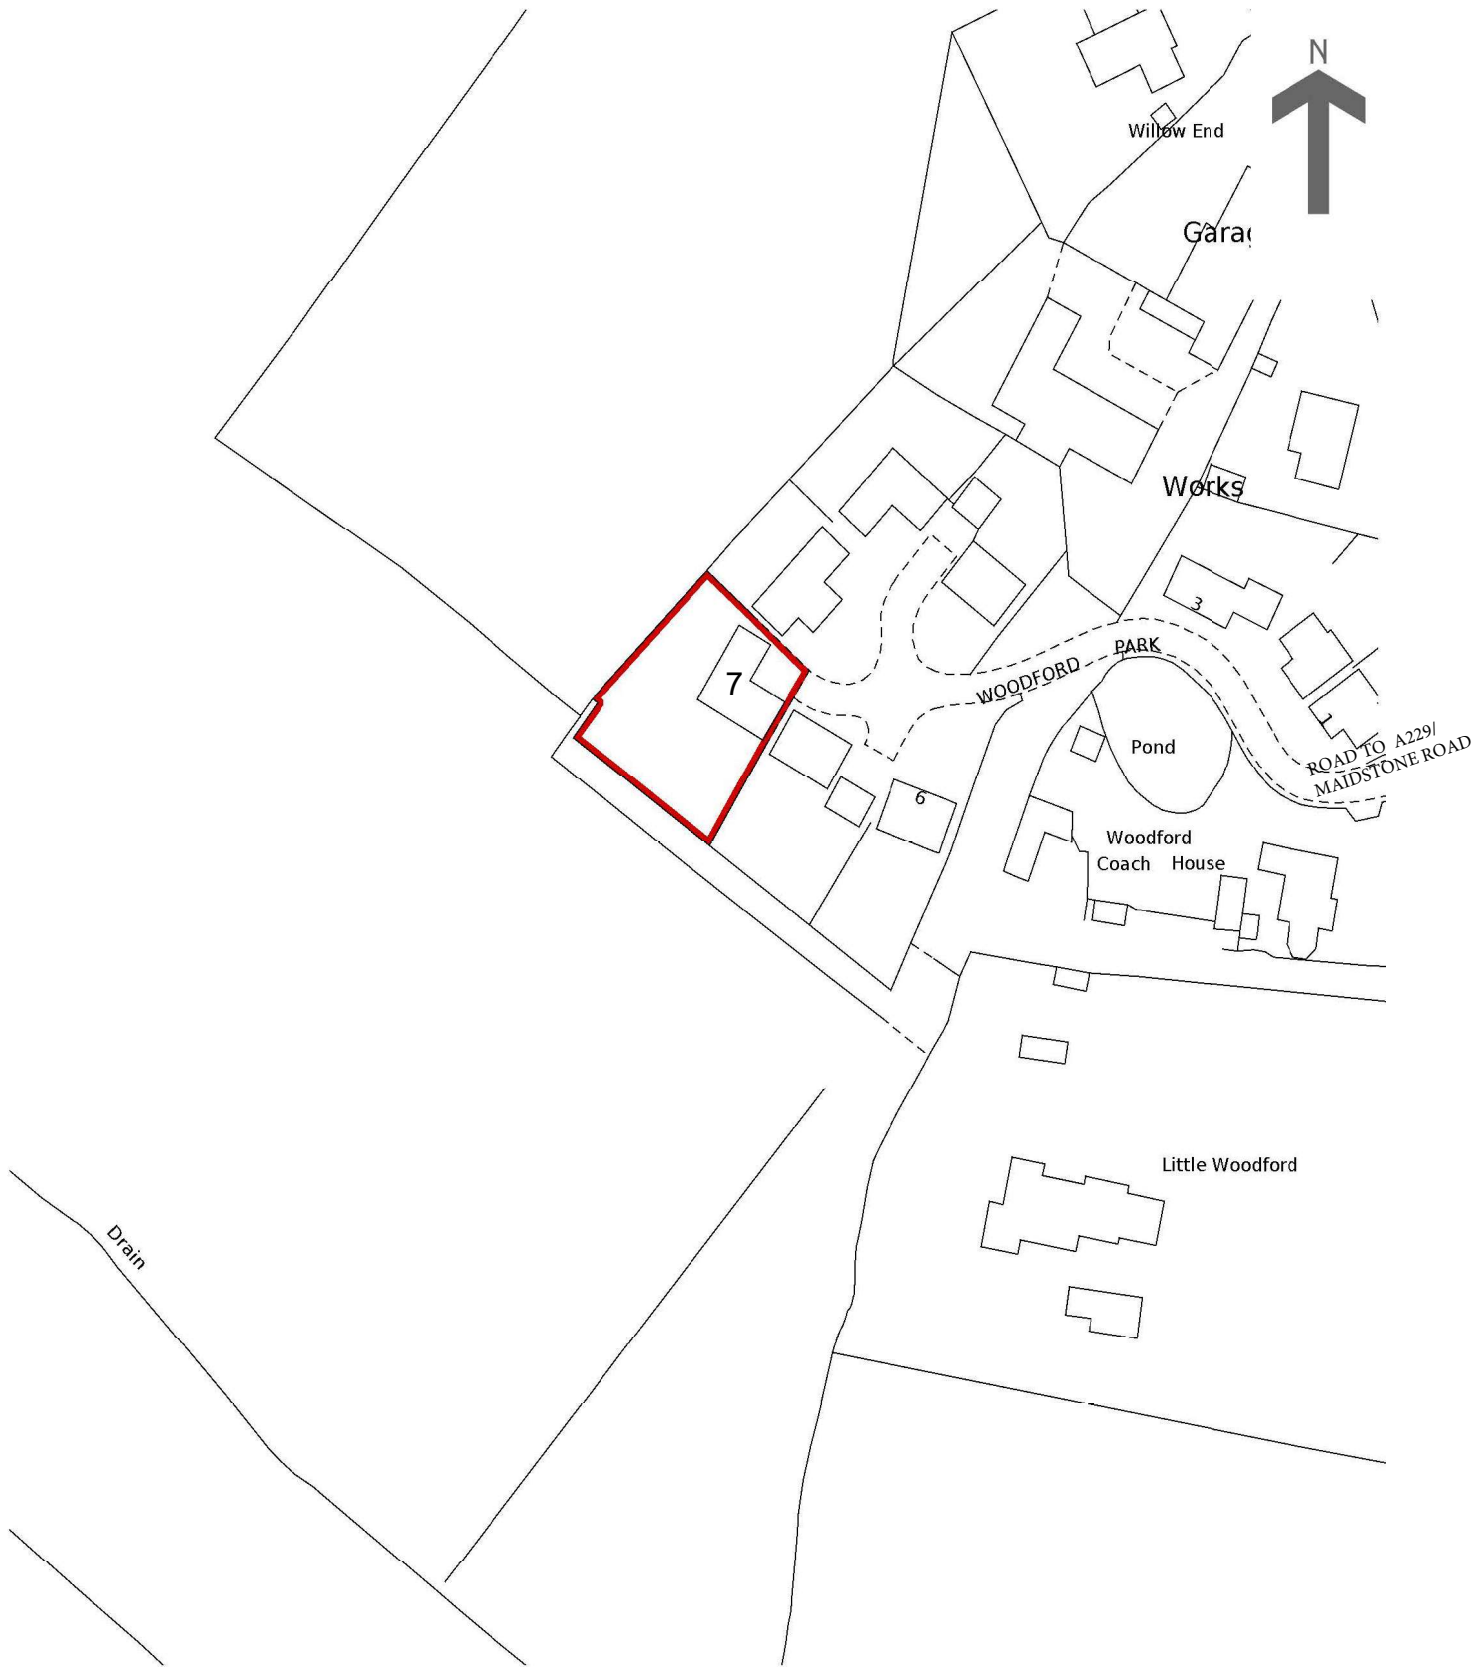

LOCATION MAP SCALE 1:1250@a4

7 Woodford Park Staplehurst Kent TN12 0FX