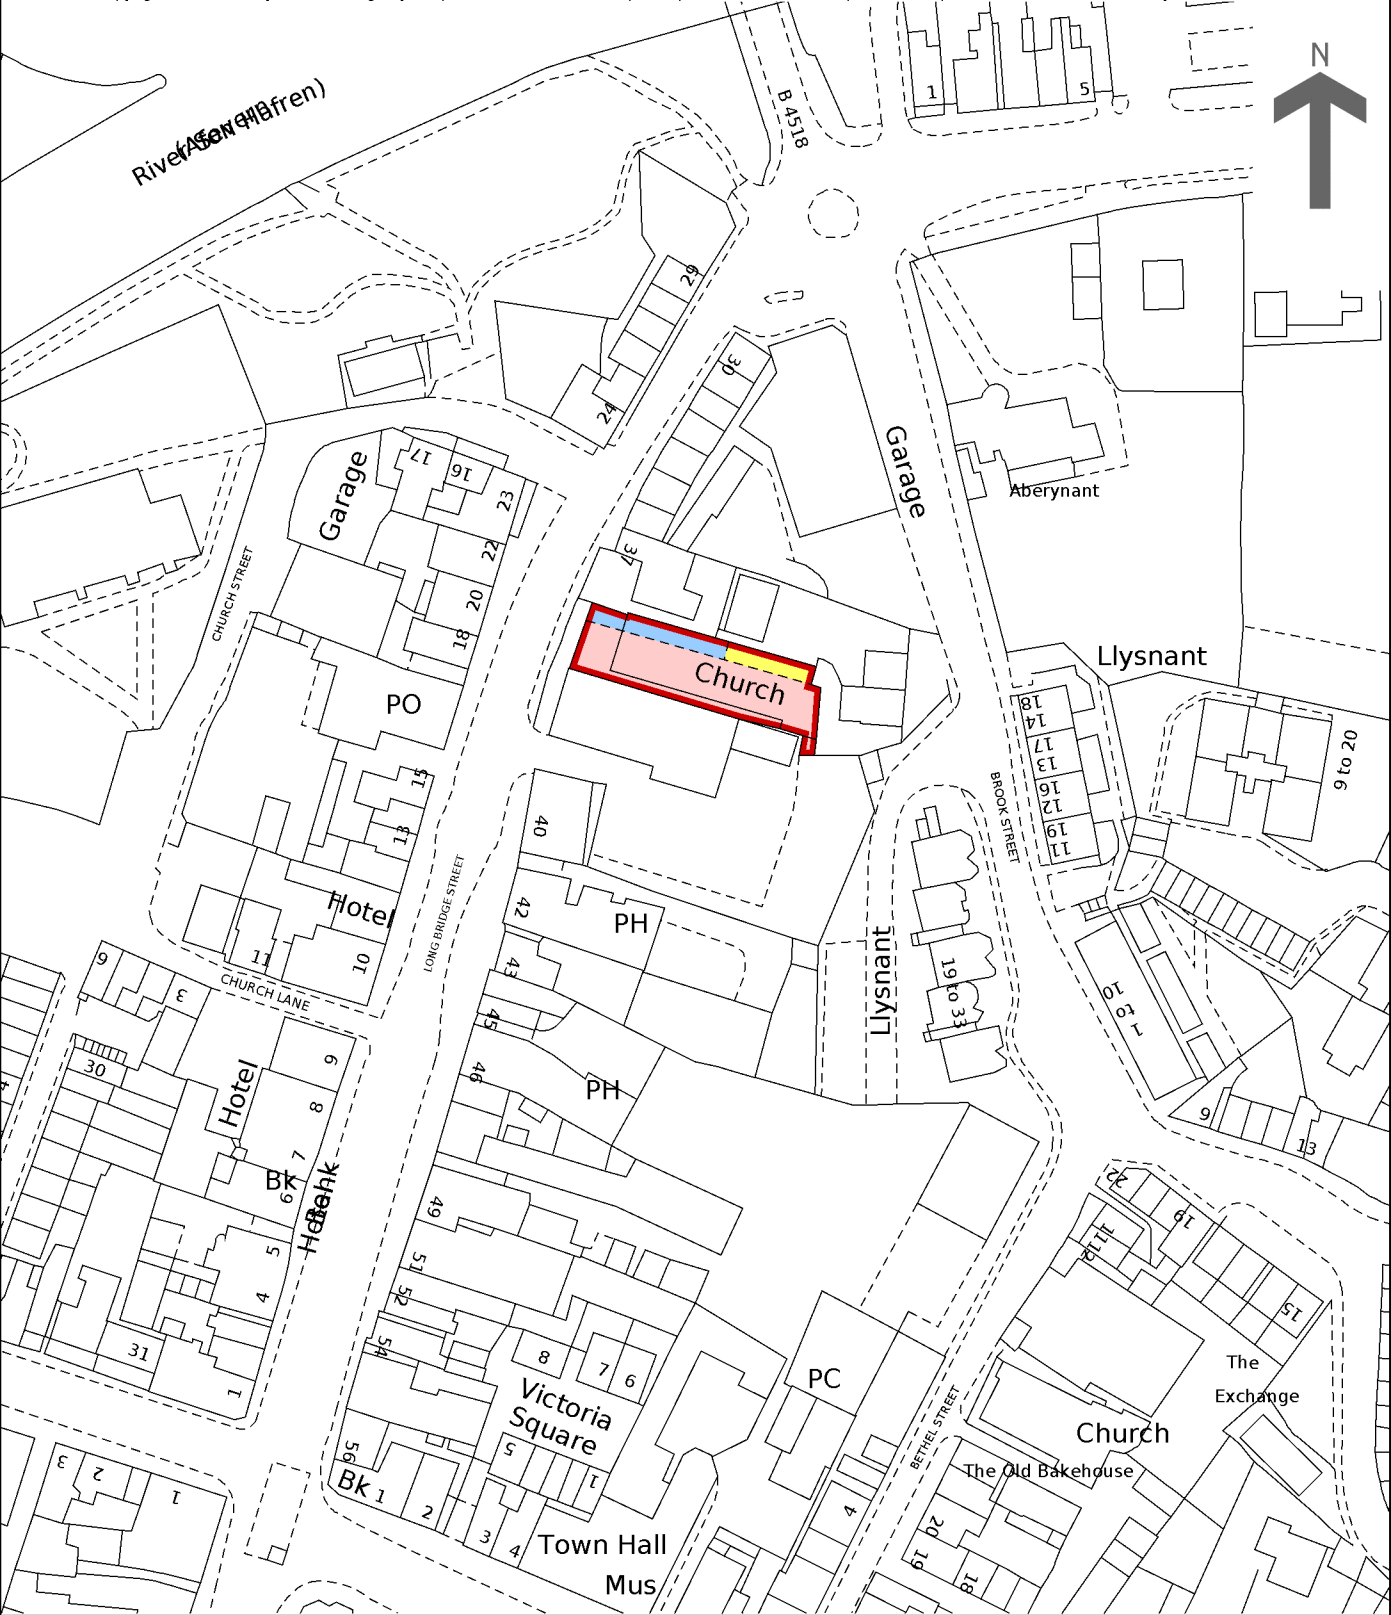

HM Land Registry endeavours to maintain high quality and scale accuracy of title plan images. The quality and accuracy of any print will depend on your printer, your computer and its print settings. This title plan shows the general position, not the exact line, of the boundaries. It may be subject to distortions in scale. Measurements scaled from this plan may not match measurements between the same points on the ground.

Mae Cofrestrfa Tir EF yn ymdrechu i sicrhau bod delweddau cynlluniau teitl o safon uchel a bod y raddfa yn gywir. Bydd ansawdd a chywirdeb unrhyw argraffiad yn dibynnu ar eich argraffydd, eich cyfrifiadur a'i osodiadau argraffu. Mae'r cynllun teitl hwn yn dangos safle cyffredinol, nid union linell y terfynau. Gall fod gwyriadau yn y raddfa. Mae'n bosibl na fydd mesuriadau wedi eu graddio o'r cynllun hwn yn cyfateb â mesuriadau rhwng yr un pwyntiau ar y llawr.

# HM Land Registry Current title plan

Title number **CYM473483**  
Ordnance Survey map reference **SN9584NW**  
Scale **1:1250 enlarged from 1:2500**  
Administrative area **Powys**

© Crown Copyright. Produced by HM Land Registry. Reproduction in whole or in part is prohibited without the prior written permission of Ordnance Survey. Licence Number 100026316