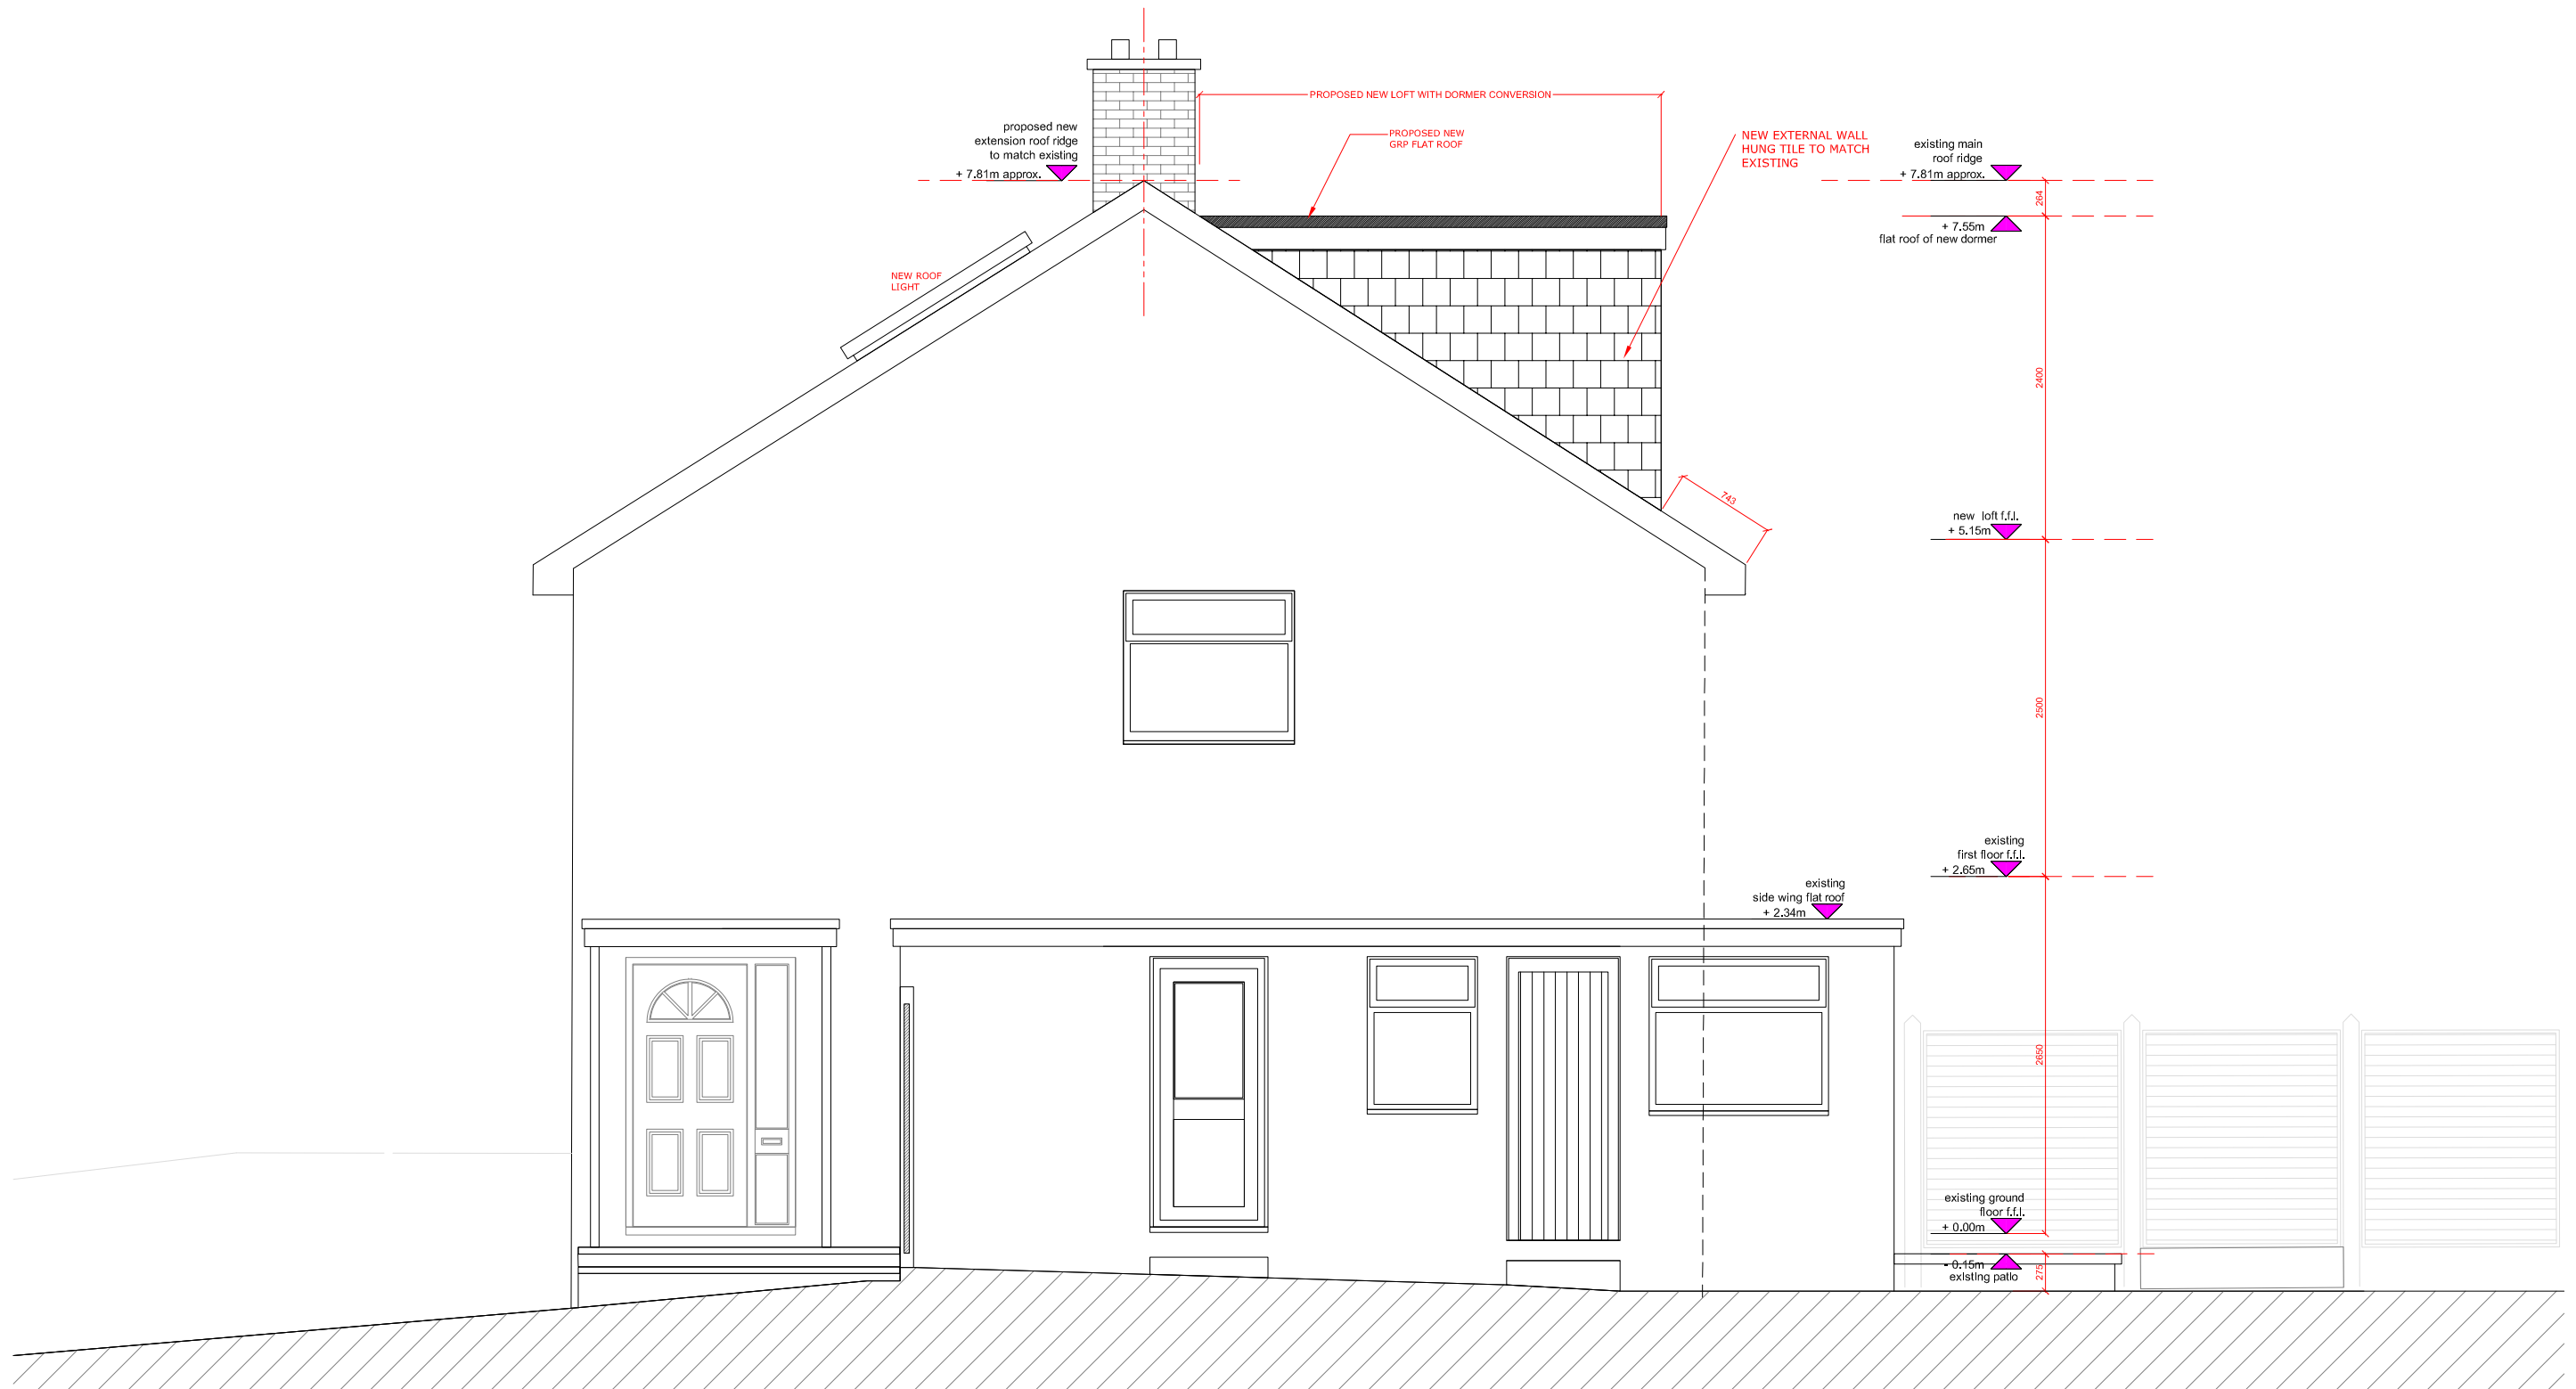

1:50 @ A3

PROPOSED SIDE ELEVATION (N)

FILE PATH SHOWN IN MARGIN

GAVIN FUNG ARCHITECTS

16 BROWNLOW COURT, BROWNLOW ROAD,
LONDON N11 2BH

e: gavin.fung@yahoo.co.uk m: 0790 6126 474

DRAWING TITLE:

PROPOSED SIDE ELEVATION (NORTHERN)

PROJECT TITLE:

PROPOSED LOFT CONVERSION TO SEMI-DETACHED HOUSE AT
71 WALLIS AVENUE, MAIDSTONE, ME15 9HS

DRAWING BY: GF	SCALE: 1: 50 @ A3	DATE: NOV' 2023
DRAWING NUMBER: PROJECT	STATUS	NUMBER REV.
2301	PL	06 -