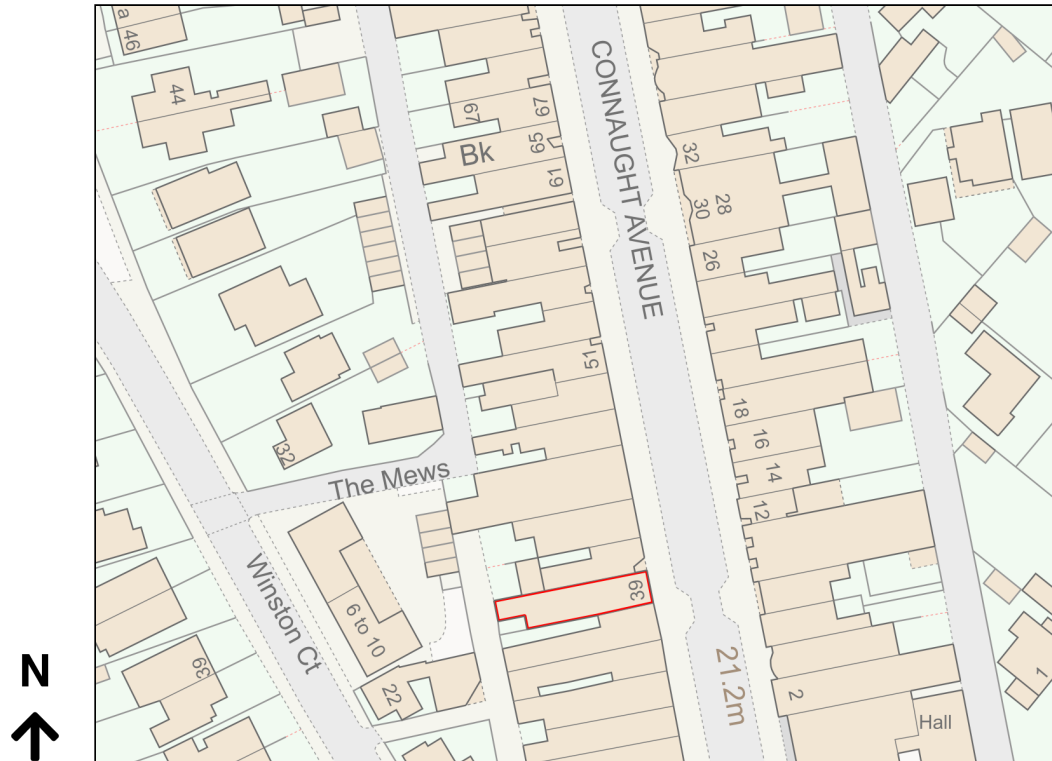

Location Plan

Site Address: 39a, Connaught Avenue, Frinton On Sea, CO13 9PN

Date Produced: 19-Dec-2023

Scale: 1:1250 @A4

Planning Portal Reference: PP-12687704v1