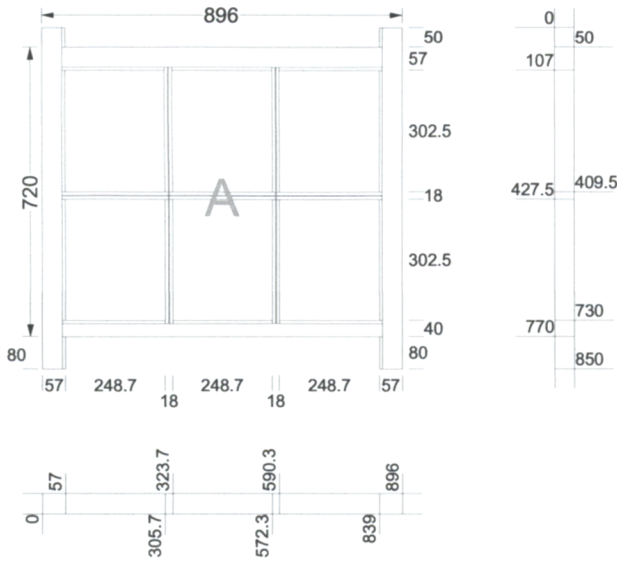

**CHATHAM**  
Top sliding sash

**CHATHAM**  
Bottom sliding sash

**2 X Window - CHATHAM (Site)**

**CHATHAM**  
Side vent left sash, Side vent right sash

Job reference

**Chatham**

08:28 31-08-23

**5 of 6**