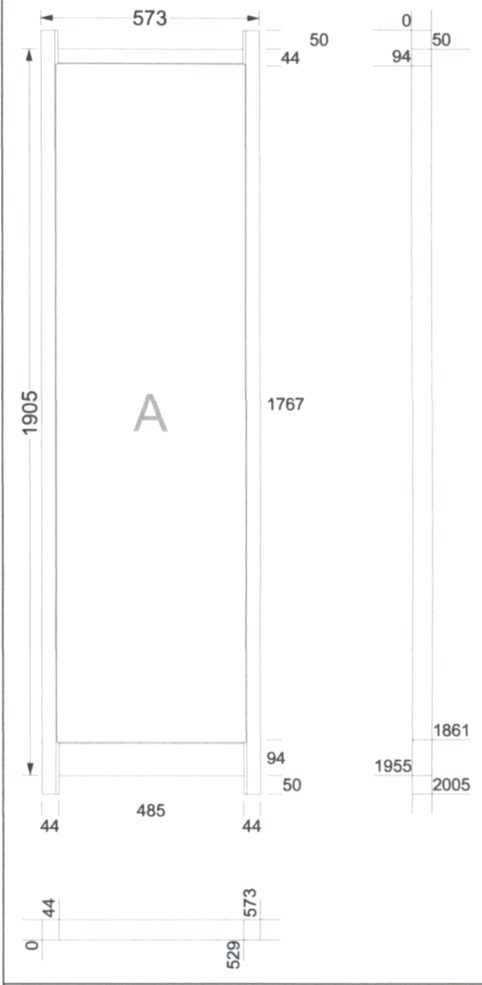

**CHATHAM**  
Top sliding sash

**CHATHAM**  
Bottom sliding sash

**2 X Window - CHATHAM (Site)**

**CHATHAM**  
Side vent left sash, Side vent right sash

Job reference

**Chatham**

08:28 31-08-23

**5 of 6**