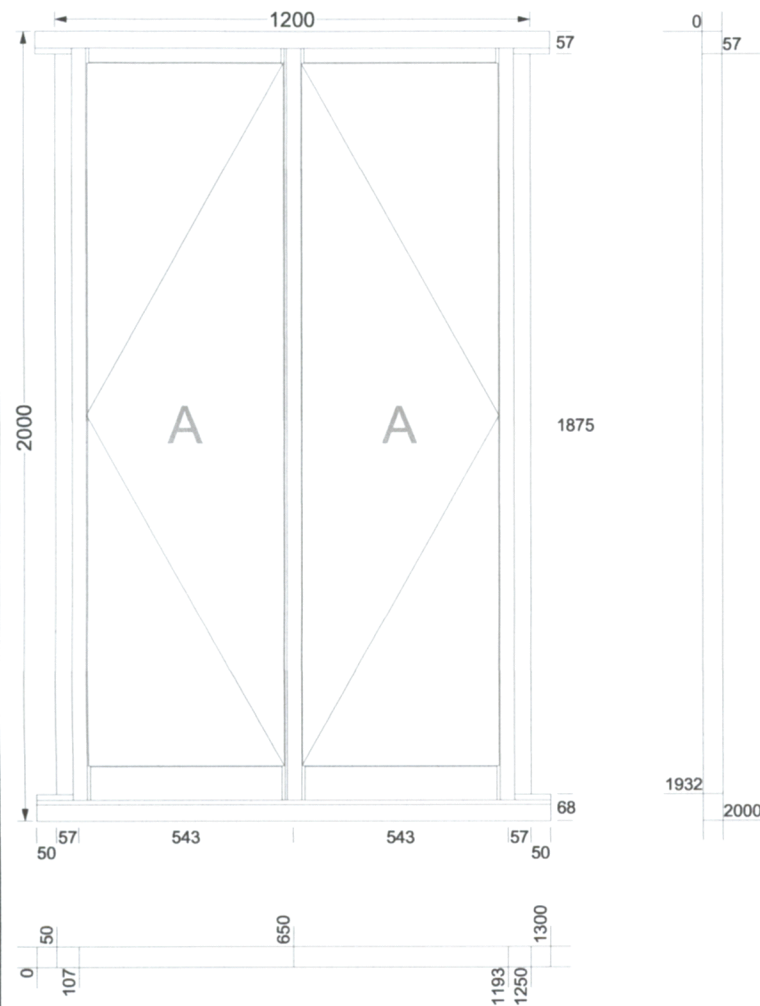

**CHATHAM**  
Top sliding sash

**CHATHAM**  
Bottom sliding sash

**2 X Window - CHATHAM (Site)**

**CHATHAM**  
Side vent left sash, Side vent right sash

Job reference

**Chatham**

08:28 31-08-23

**5 of 6**