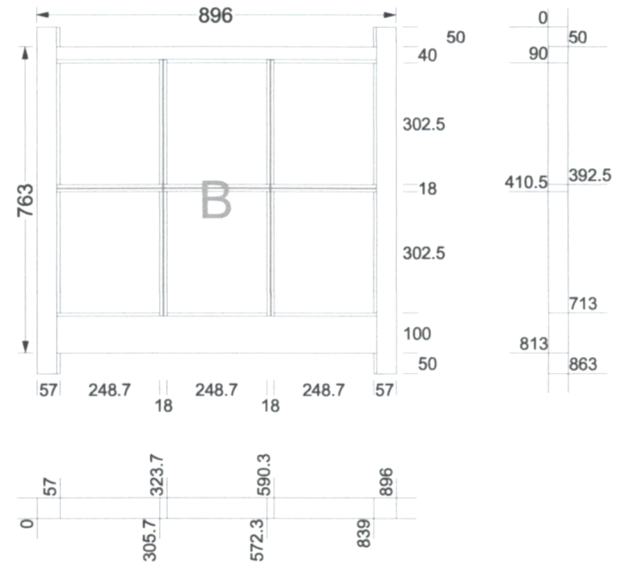

**CHATHAM**  
Top sliding sash

**CHATHAM**  
Bottom sliding sash

**2 X Window - CHATHAM (Site)**

**CHATHAM**  
Side vent left sash, Side vent right sash

Job reference

**Chatham**

08:28 31-08-23

**5 of 6**