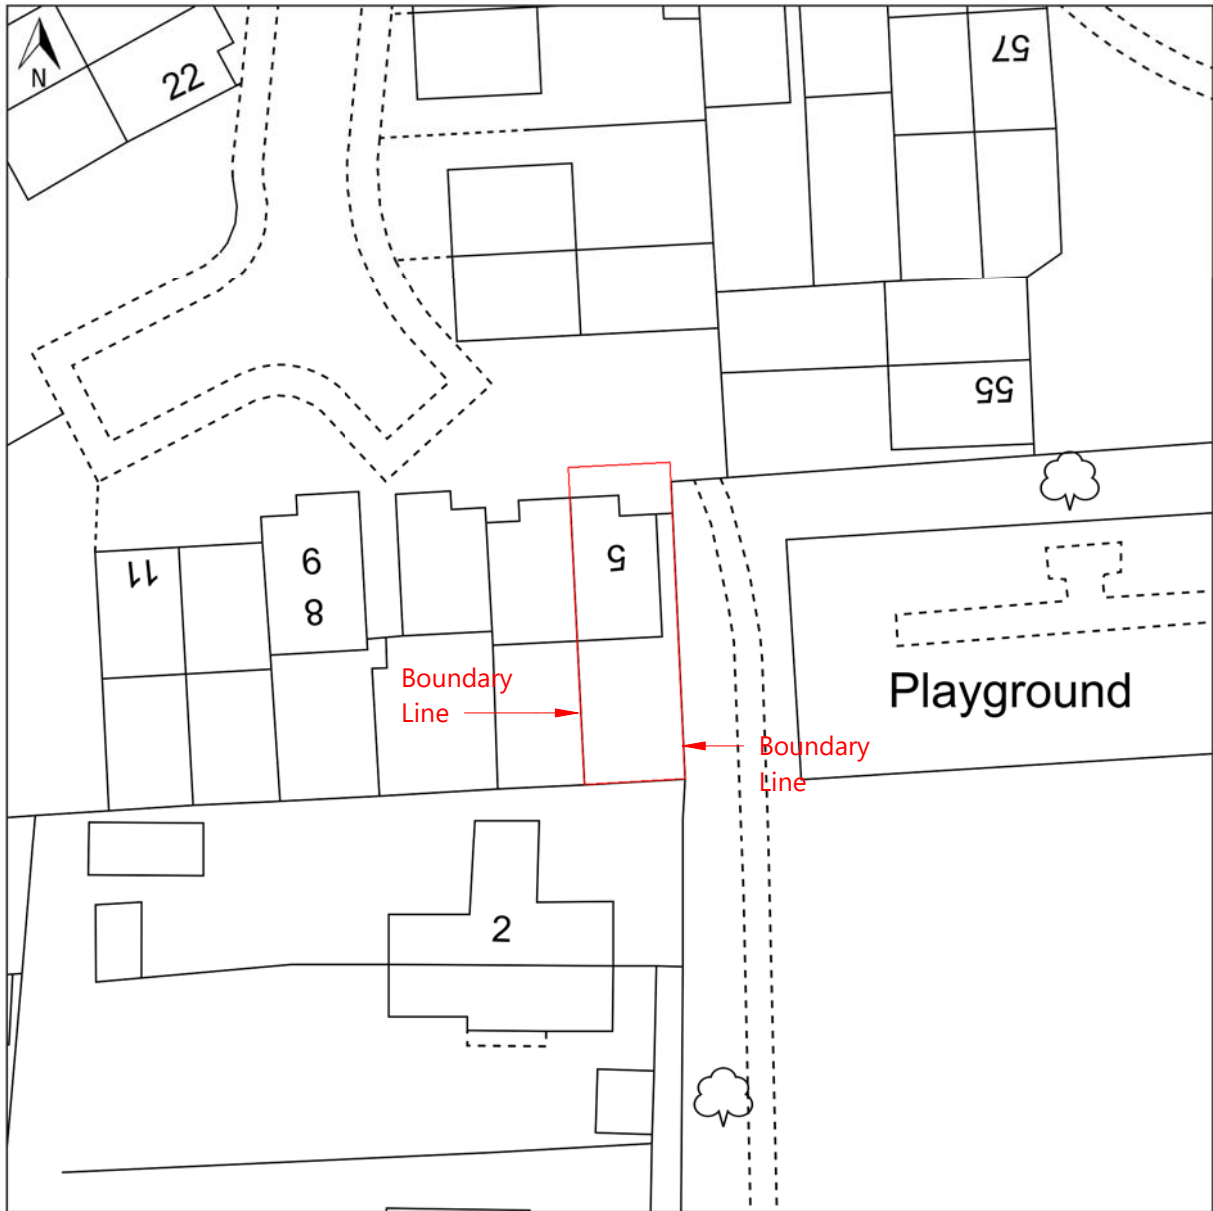

Block Plan

© Crown copyright and database rights, 2023. Ordnance Survey
0100031673 Created using Plans by Emapsite

0m 5m 10m 15m 20m 25m 30m 35m 40m

Scale: 1:500

Paper Size: A4

5, Nicholas Close, Barming, Maidstone, ME16 9PN