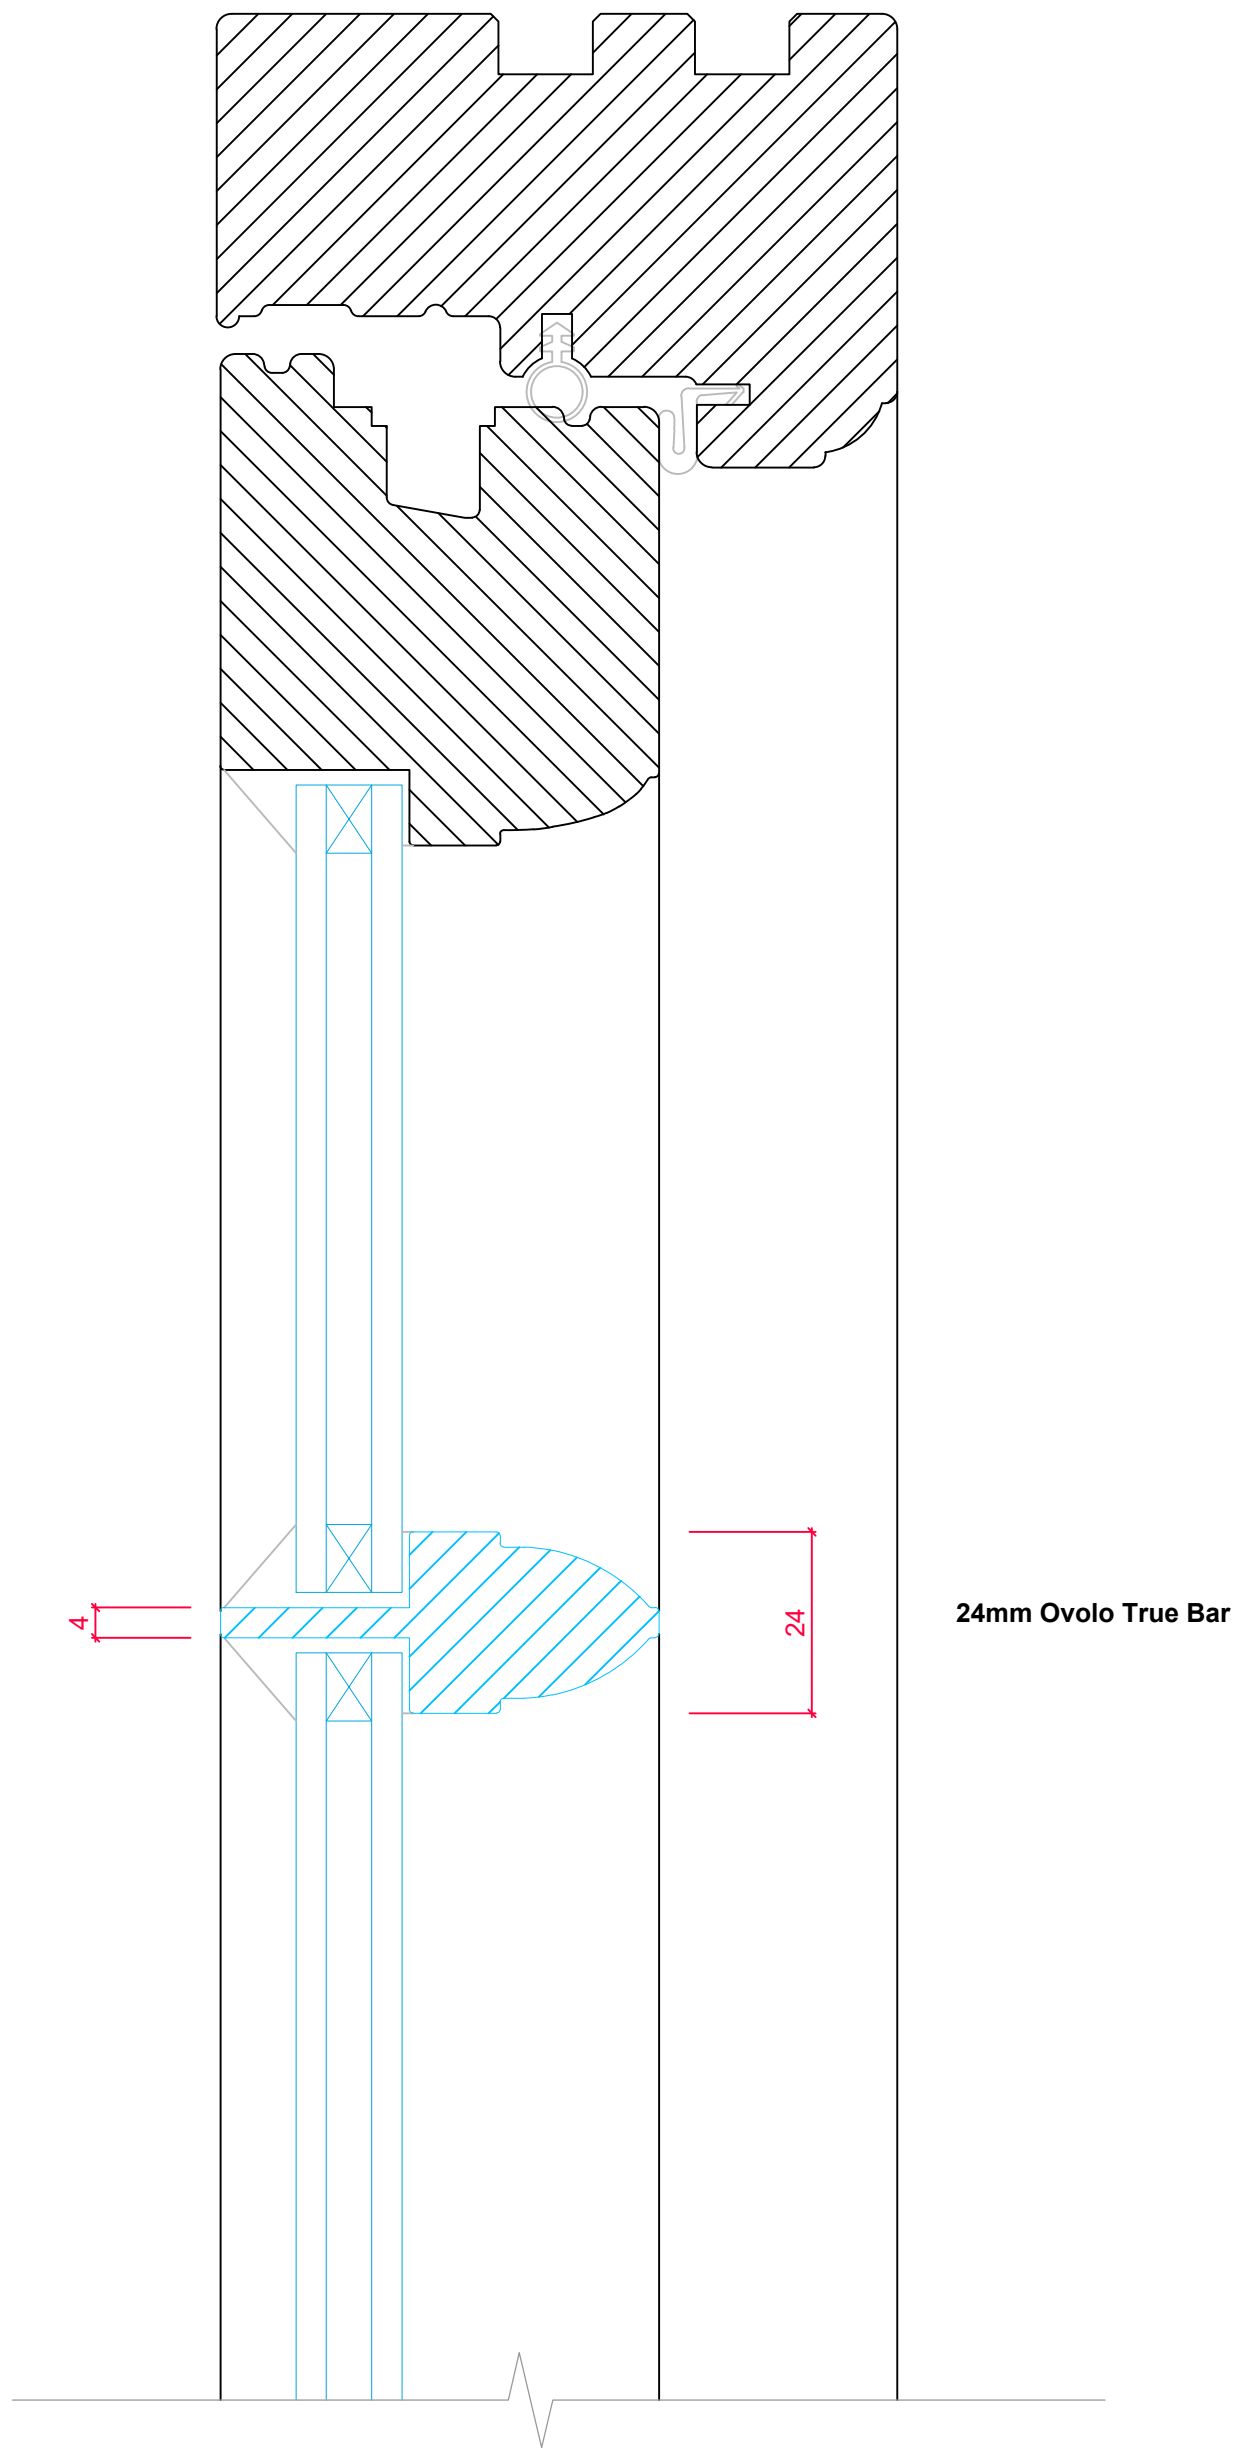

THIS DRAWING AND SPECIFICATIONS ARE THE PROPERTY OF THE PERFORMANCE WINDOW GROUP. THEY ARE ISSUED IN STRICT CONFIDENCE AND SHALL NOT BE REPRODUCED, COPIED OR USED AS THE BASIS FOR MANUFACTURING WITHOUT WRITTEN PERMISSION.

PRODUCT RANGE:	FLUSH CASEMENT (<i>Ovolo</i>) 14mm Narrow Cavity Unit
TITLE	VERTICAL SECTION DETAIL - OVOLO TRUE BAR DETAIL
REVA	
DRAWN BY:	PR
DATE DRAWN:	01/11/2023
SCALE:	1:1 @A3