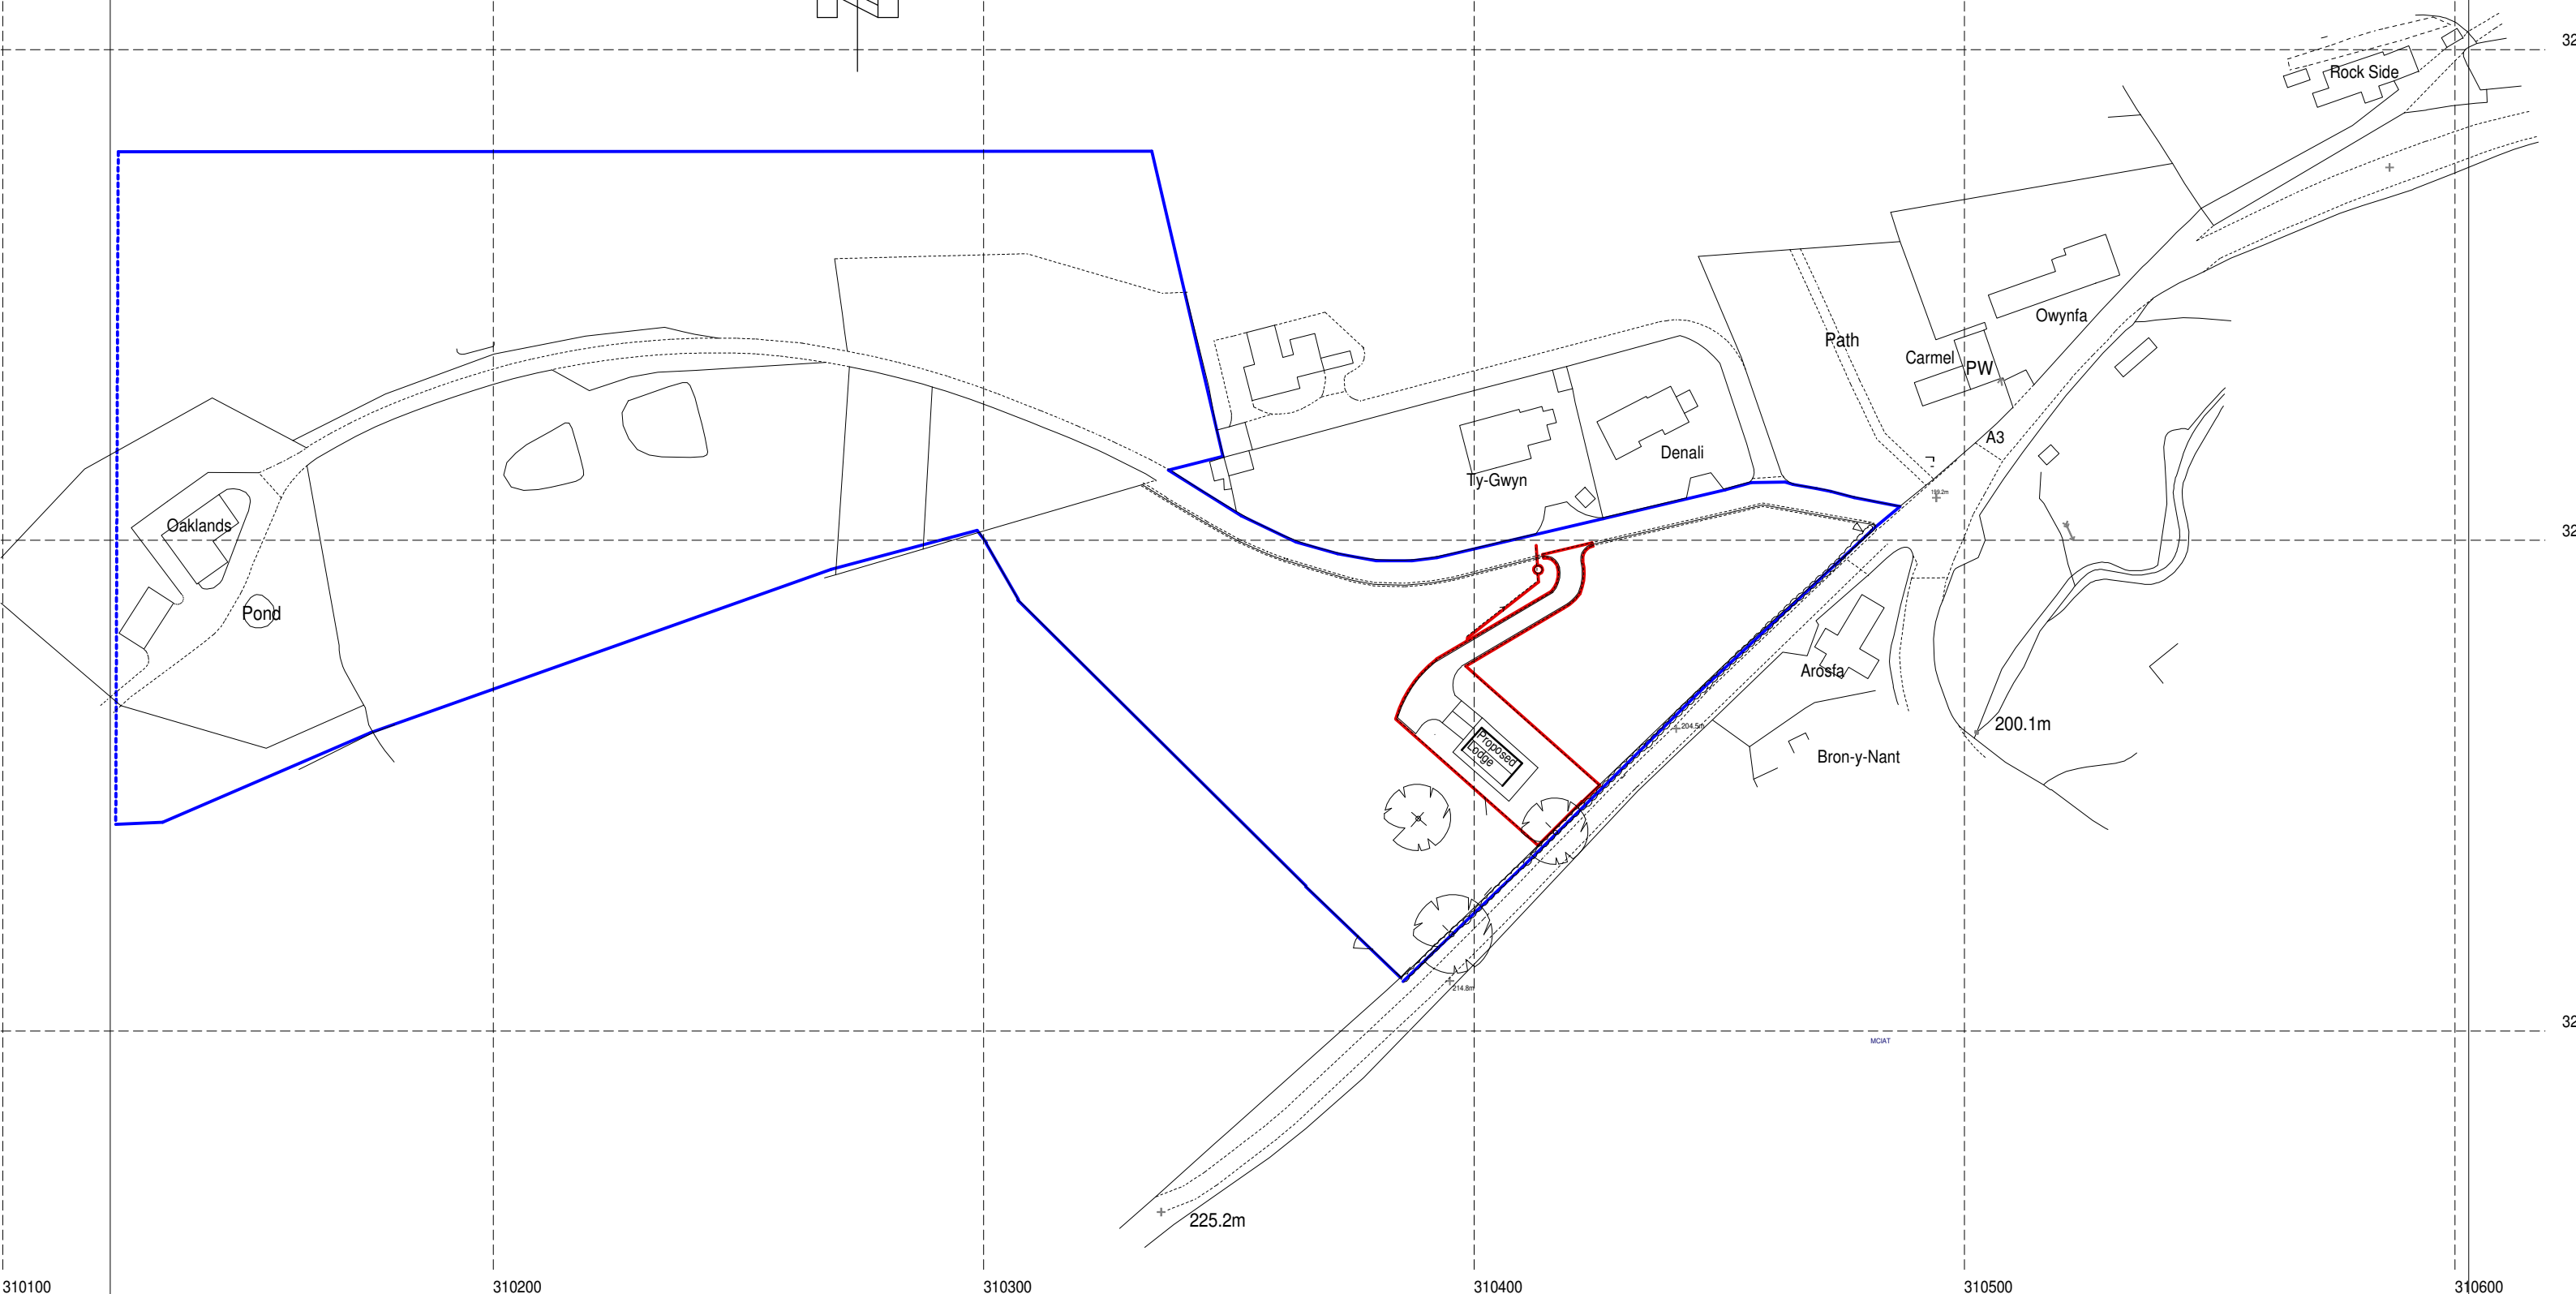

LOCATION PLAN Scale 1:1250

A3

0100

310200

310300

310400

310500

310600

(c) Crown copyright 2023 Ordnance Survey
License No AC0000862649

© Nia Lewis July 2023

Holiday Lodge on land adjoining Oaklands,
Penygarnedd for Mr R Smith.

LOCATION PLAN
Drawing No. 4 rev.

<p>Nia Lewis MCIAT Architectural Design & Planning</p> <p>Gorwel, Llanfyllin, Powys. SY22 5JZ. 01691 648880 (nia@rogd Davies.co.uk)</p>
--