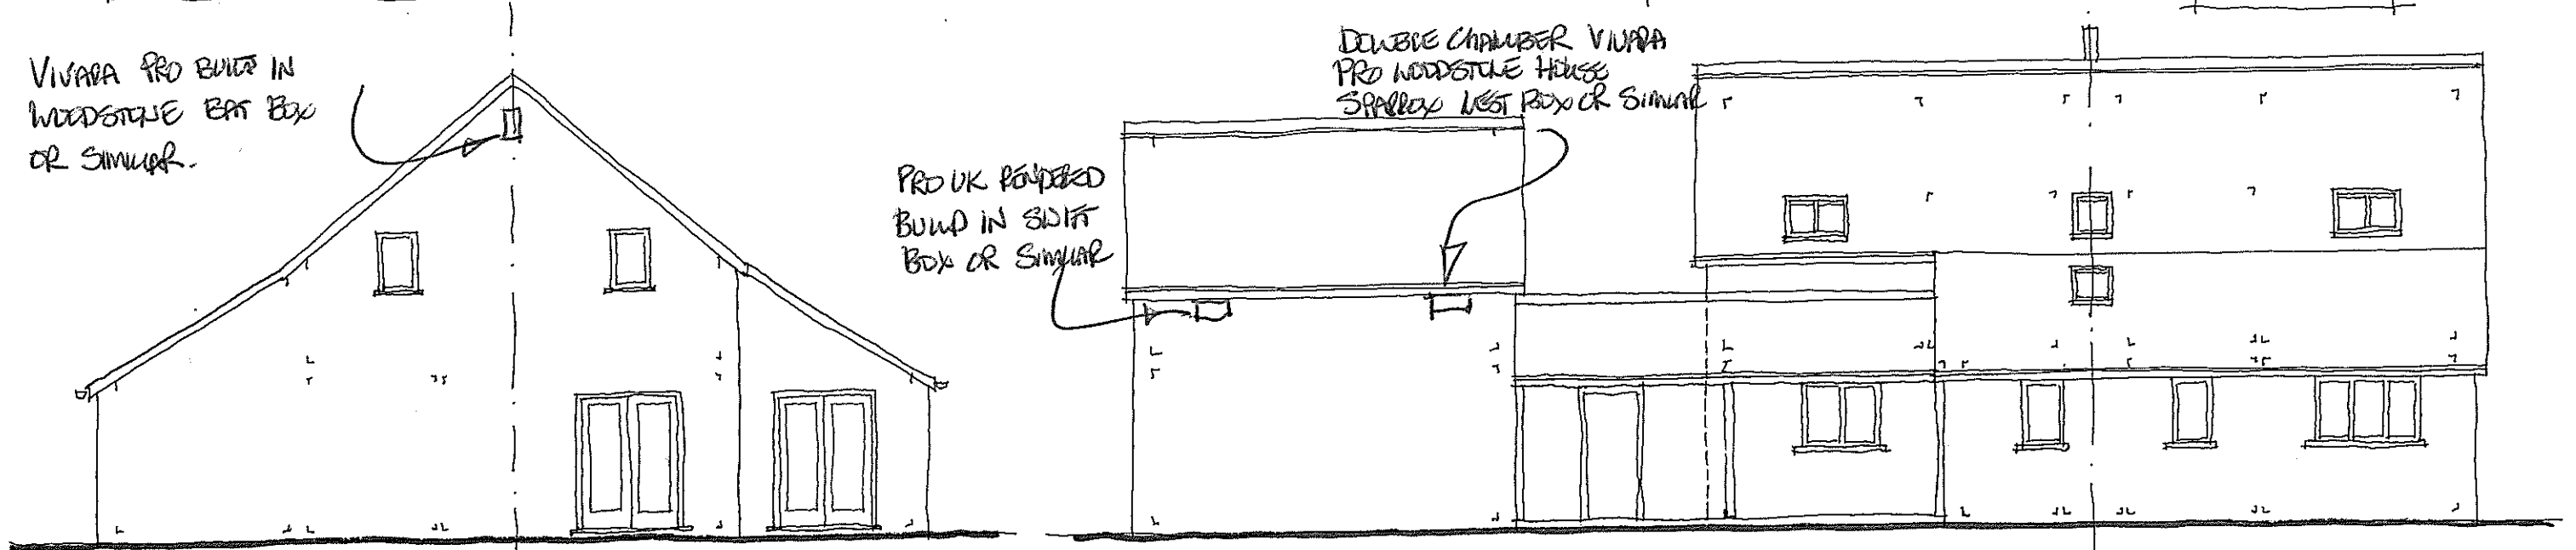

WEST ELEVATION 1:100 @ A3

NORTH ELEVATION 1:100 @ A3

VIVARA PRO BULD IN WOODSTONE BAT BOX OR SIMILAR.

EXTERNAL DOWNWARD FACING PRI LIGHT FROM THE WARM WHITE COLOUR SPECTRUM ONLY. (< 2700K) WITH A PEAK WAVELENGTH BEING 650 nm.

EAST ELEVATION 1:100 @ A3

SOUTH ELEVATION 1:100 @ A3

DESIGNER ARCH LTD.