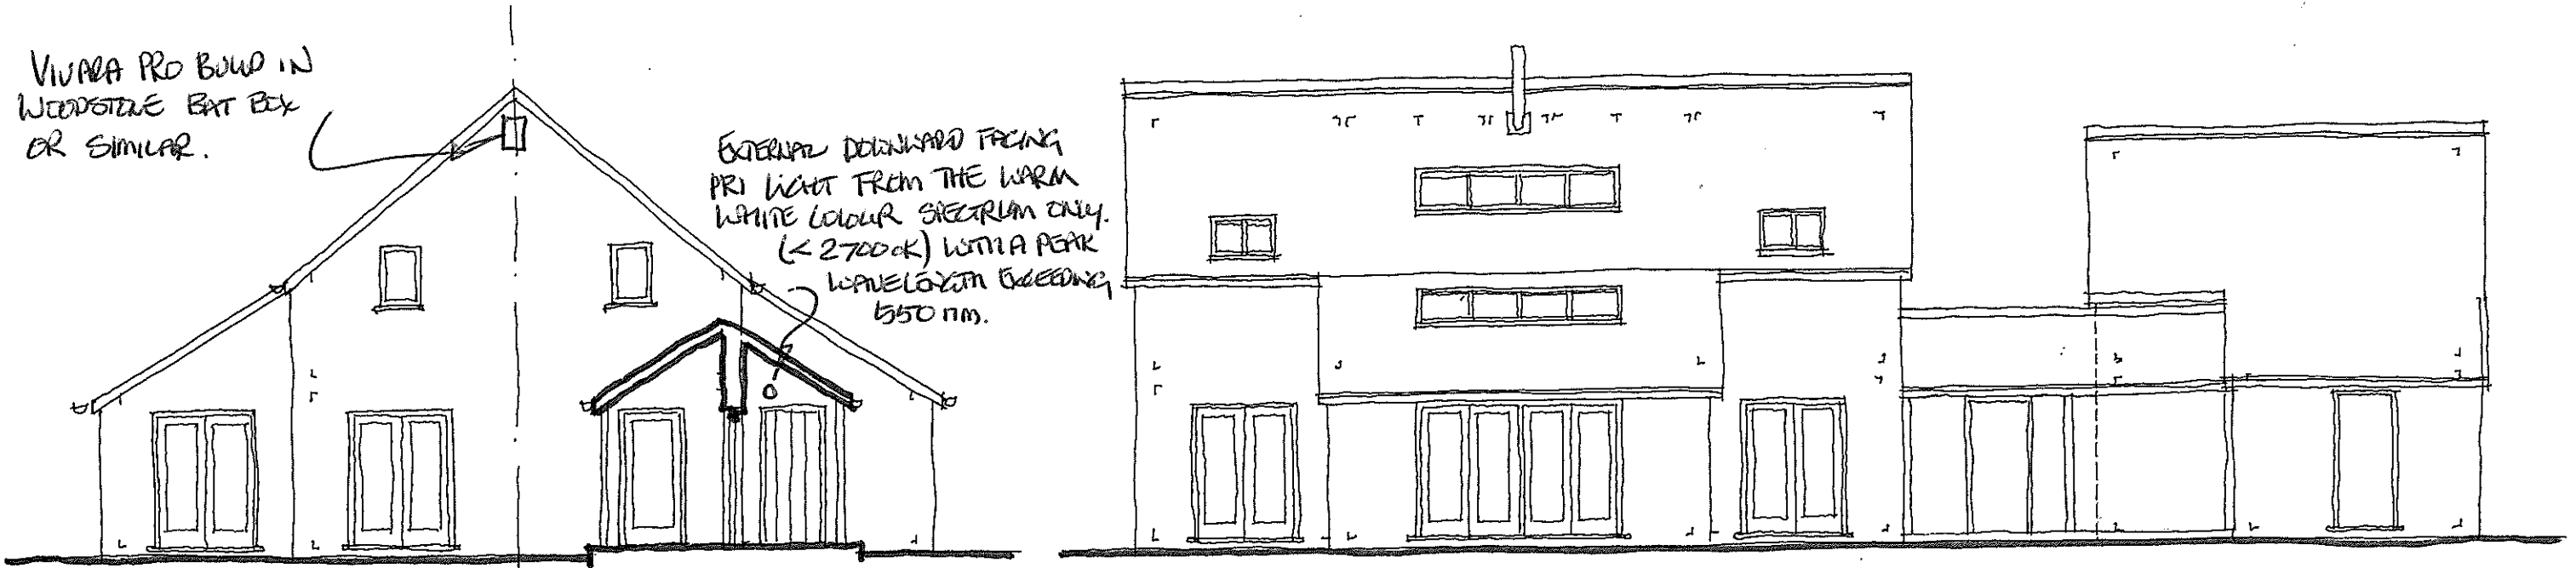

BRYN MEWS, LLANAFAN FAWR, BUILT WELLS, POWYS, LD2 3PG.

PR 03A

VIVARA PRO BUILT IN WOODSTONE BAT BOX OR SIMILAR.

DOUBLE CHAMBER VIVARA PRO WOODSTONE HOUSE SPALLEY WEST BOX OR SIMILAR

PRO UK POWERED BULD IN SWIFT BOX OR SIMILAR

WEST ELEVATION 1:100 @ A3

NORTH ELEVATION 1:100 @ A3

VIVARA PRO BULD IN WOODSTONE BAT BOX OR SIMILAR.

EXTERNAL DOWNWARD FACING PRI LIGHT FROM THE WARM WHITE COLOUR SPECTRUM ONLY. (< 2700K) WITH A PEAK WAVELENGTH BEING 650 nm.

EAST ELEVATION 1:100 @ A3

SOUTH ELEVATION 1:100 @ A3

DESIGNER ARCH LTD.