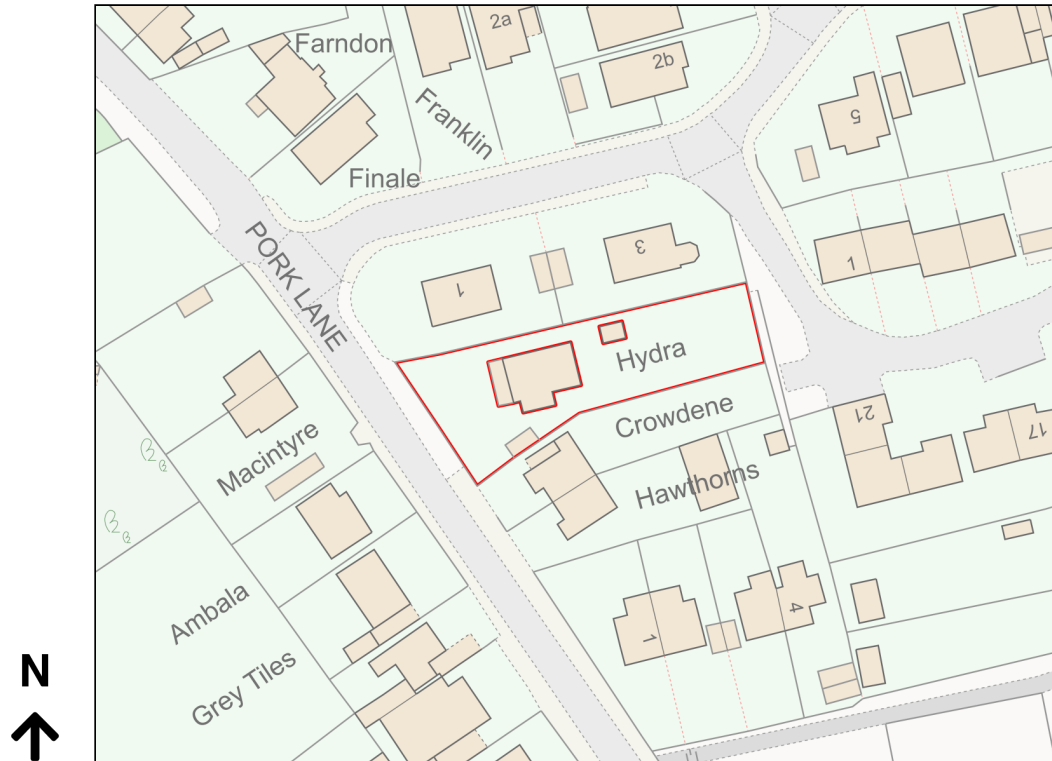

Location Plan

Site Address: Hydra, Pork Lane, Great Holland, CO13 0JE

Date Produced: 15-Jan-2024

Scale: 1:1250 @A4

Planning Portal Reference: PP-12714504v1