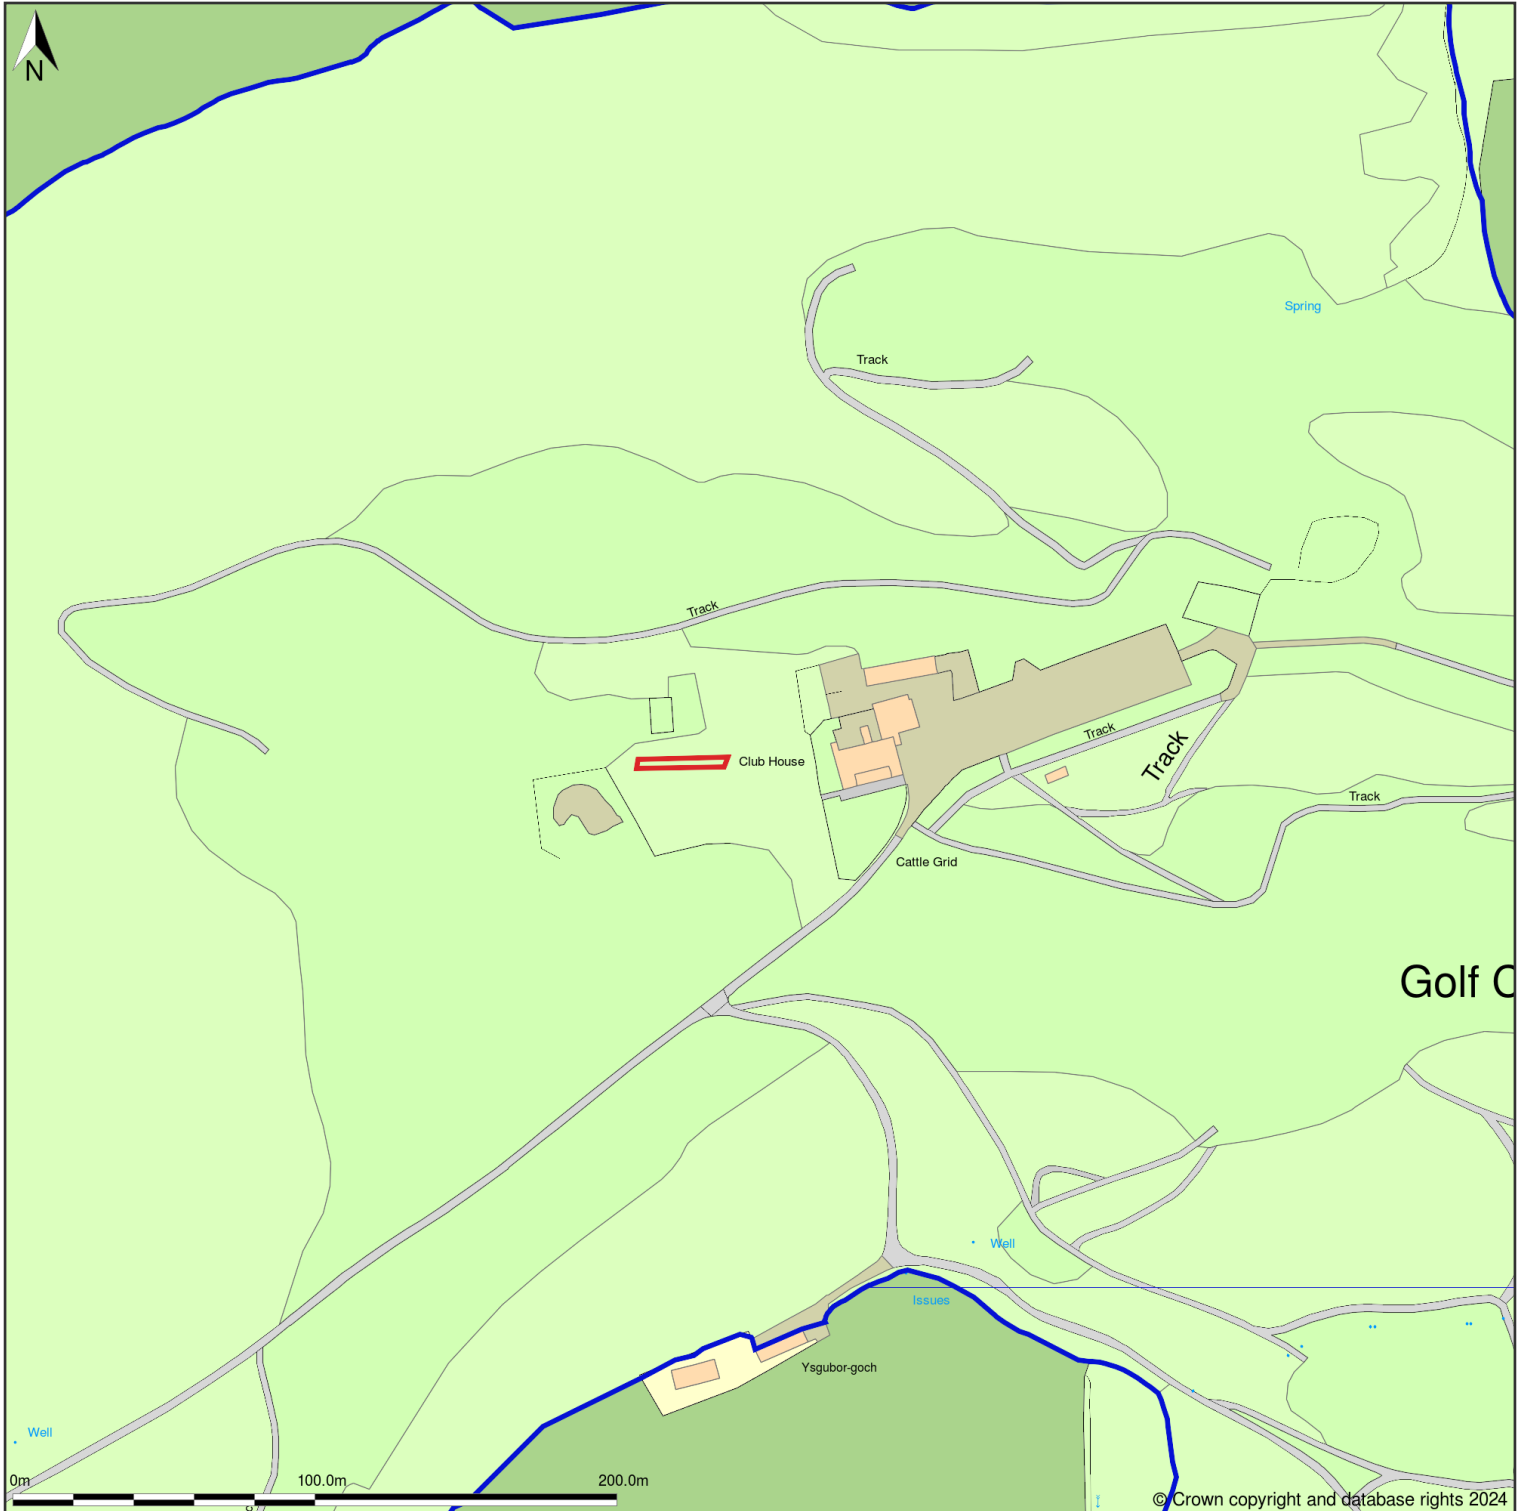

Welshpool Golf Course, Proposed PV location Plan

Location Plan shows area bounded by: 316905.69, 307104.53 317405.69, 307604.53 (at a scale of 1:2500), OSGridRef: SJ1715 735. The representation of a road, track or path is no evidence of a right of way. The representation of features as lines is no evidence of a property boundary.

Produced on 8th Feb 2024 from the Ordnance Survey National Geographic Database and incorporating surveyed revision available at this date. Reproduction in whole or part is prohibited without the prior permission of Ordnance Survey. © Crown copyright 2024. Supplied by www.buyaplan.co.uk a licensed Ordnance Survey partner (100053143). Unique plan reference: #00877573-C94E46.