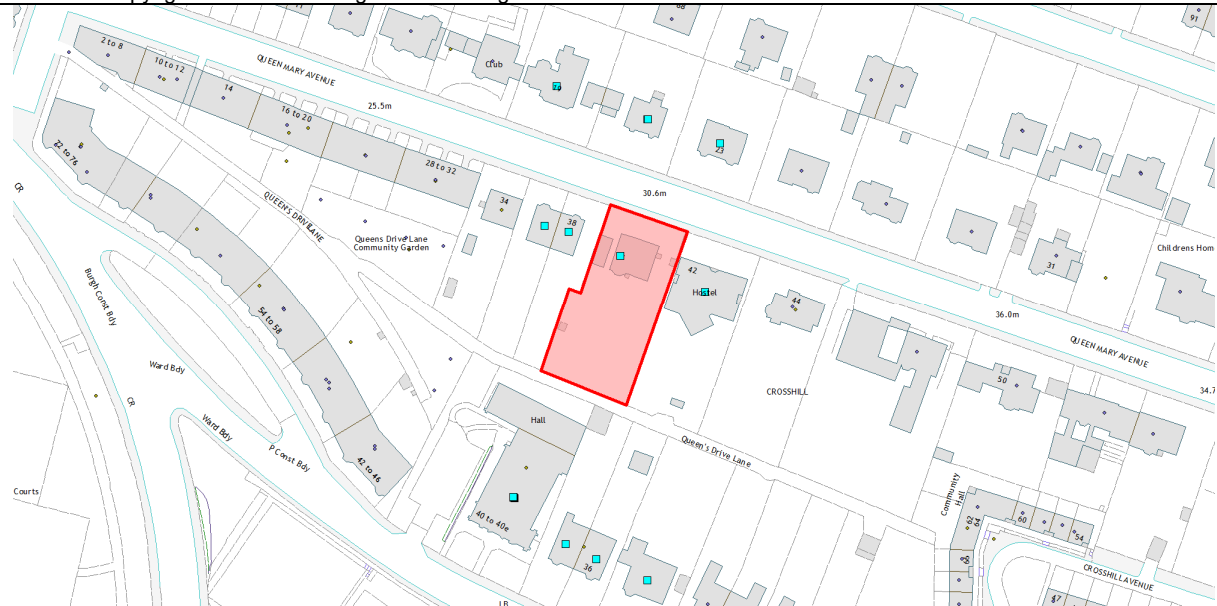

23/03064/FUL

40 Queen Mary Avenue Glasgow G42 8DT

NEIGHBOURING LAND TO BE NOTIFIED

none

NEIGHBOURS NOTIFIED

Please note that any mapping is for illustrative purposes only and is not true to any marked scale

© Crown Copyright and database Right 2020. All rights reserved. OS Licence number 100023379

Any Ordnance Survey mapping included within this document is provided by Glasgow City Council under licence from the Ordnance Survey in order to fulfil its public function to make available Council-held public domain information. Persons viewing this mapping should contact Ordnance Survey Copyright for advice where they wish to license Ordnance Survey mapping/map data for their own use. The OS website can be found at www.ordnancesurvey.co.uk

1. 40C Queens Drive Glasgow G42 8DD
2. 40A Queens Drive Glasgow G42 8DD
3. 40B Queens Drive Glasgow G42 8DD
4. 19B Queen Mary Avenue Glasgow G42 8DS
5. 19A Queen Mary Avenue Glasgow G42 8DS
6. 36 Queens Drive Glasgow G42 8DD
7. 23 Queen Mary Avenue Glasgow G42 8DS
8. Flat 0/1 40E Queens Drive Glasgow G42 8DD
9. Flat 0/3 40E Queens Drive Glasgow G42 8DD
10. 38 Queens Drive Glasgow G42 8DD
11. Flat Ground 21 Queen Mary Avenue Glasgow G42 8DS
12. Flat 2/2 40 Queens Drive Glasgow G42 8DD
13. Flat 2/1 40 Queens Drive Glasgow G42 8DD