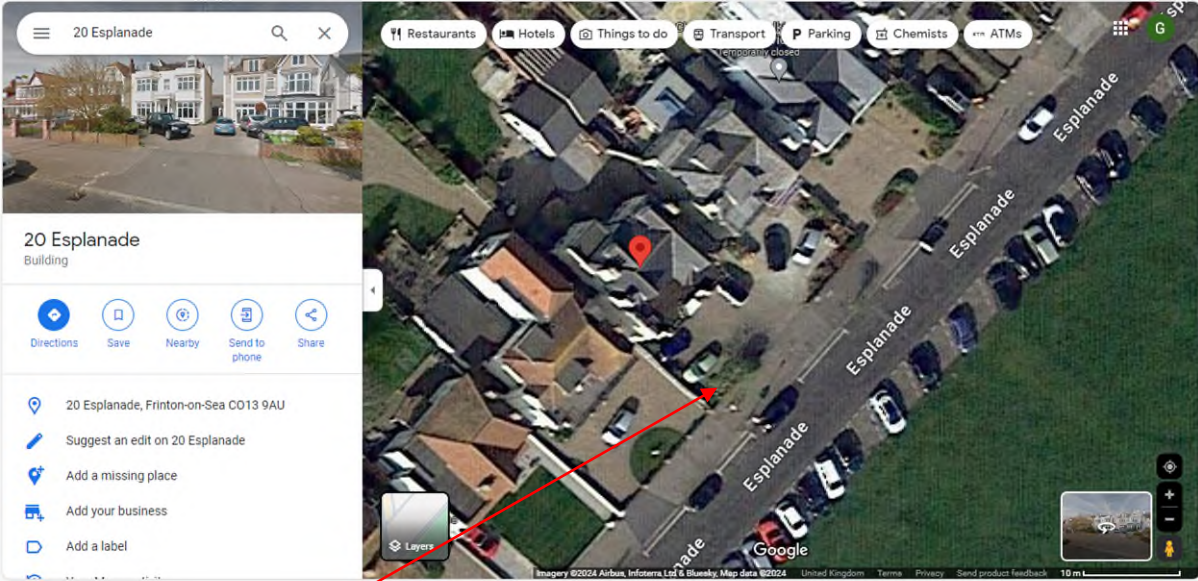

20 Esplanade, Frinton, CO13 9AU

Location of Tree (T1)