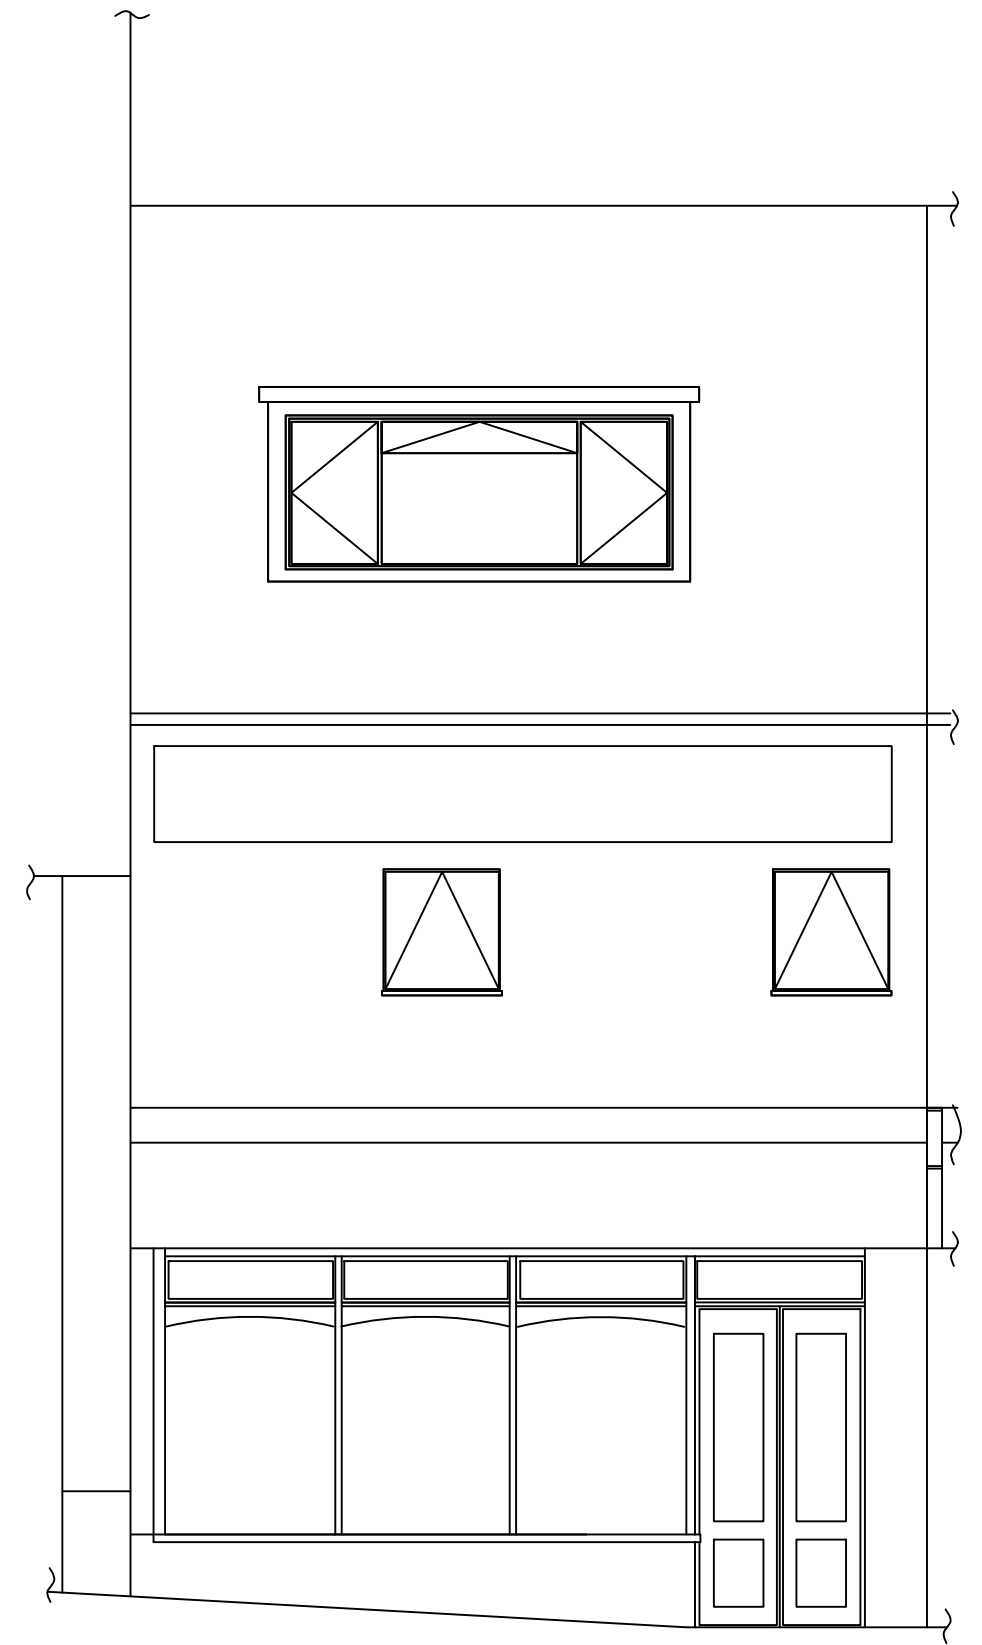

Existing Street Scene Elevation

Proposed Street Scene Elevation

Scale Bar
(metres)

Existing & Proposed Elevations

BARRDWS, 38a, High Street, Sittingbourne, Kent. ME10 4PB		
Scale: 1/50	Drawing No: 240124	Rev: 001 (10/01/24)