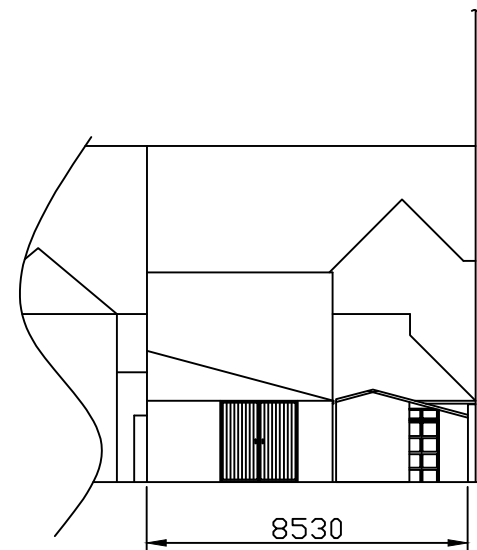

Existing Elevation view East

Existing Front Elevation

Existing Elevation view West

Existing Rear Elevation

Existing Elevations

BARROWS, 38a, High Street, Sittingbourne, Kent. ME10 4PB		
Scale: 1/200	Drawing No: 240121	Rev: 001 (10/01/24)