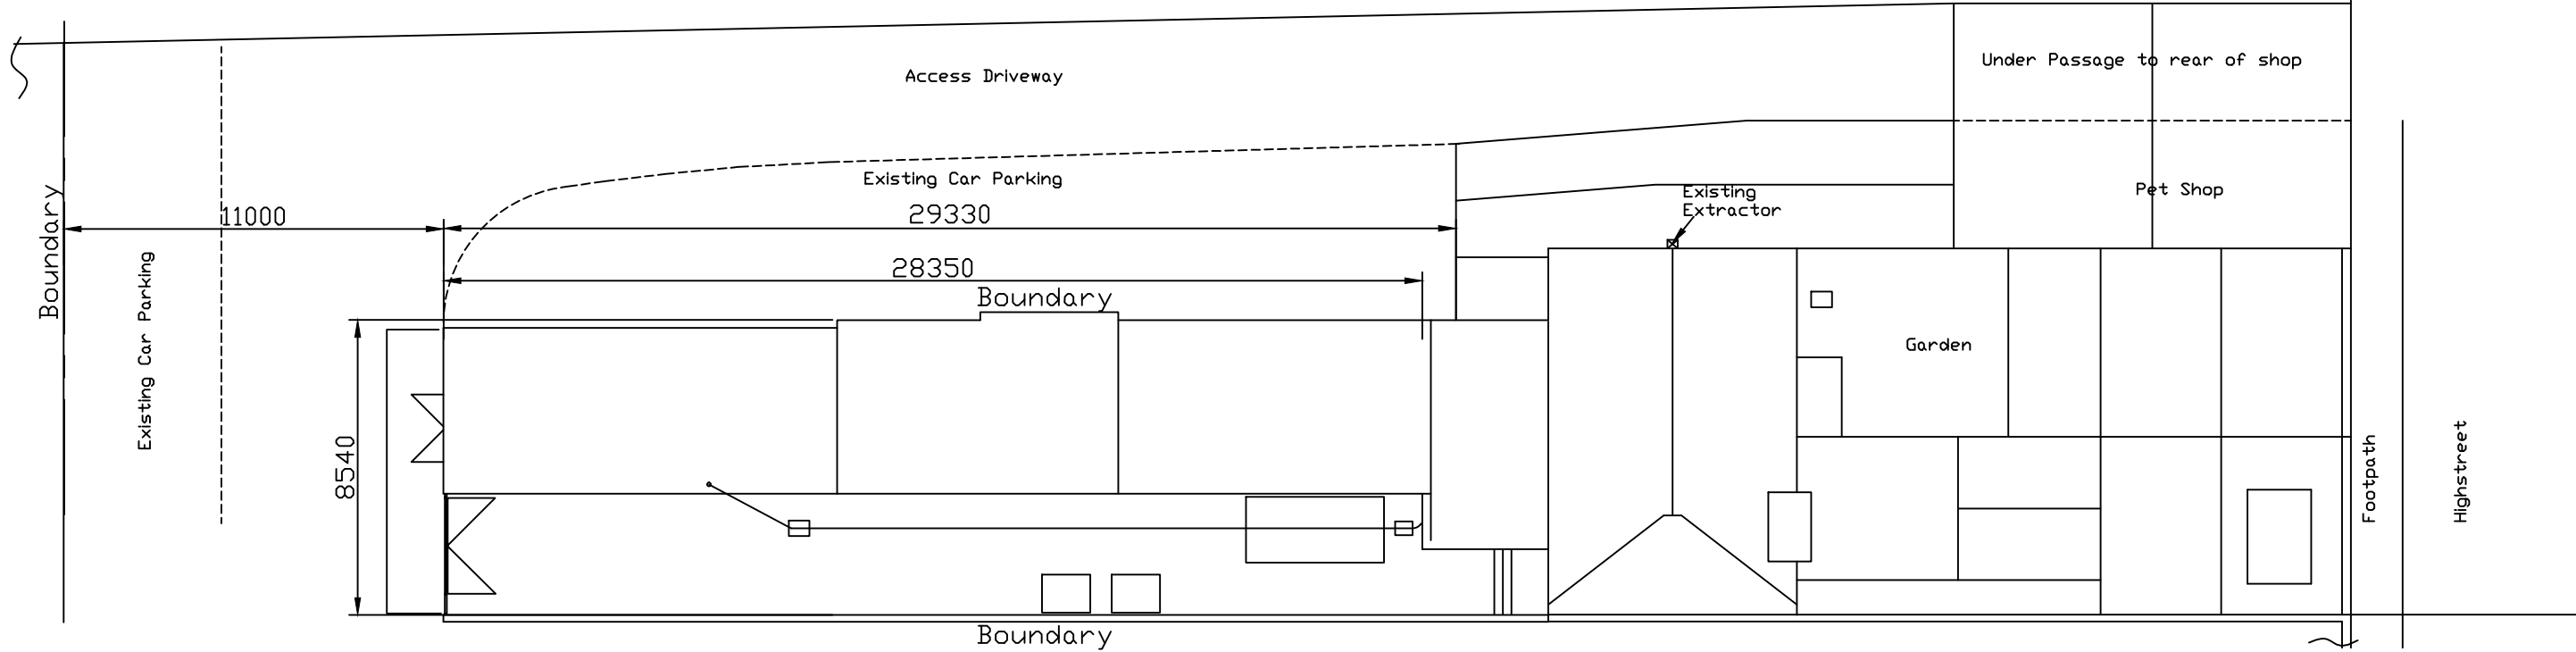

Proposed Block Plan

Existing Block Plan

Existing & Proposed Block Plans

| | | |
|--|--------------------|---------------------|
| BARROWS, 38a, High Street, Sittingbourne, Kent. ME10 4PB | | |
| Scale: 1/200 | Drawing No: 240125 | Rev: 001 (10/01/24) |