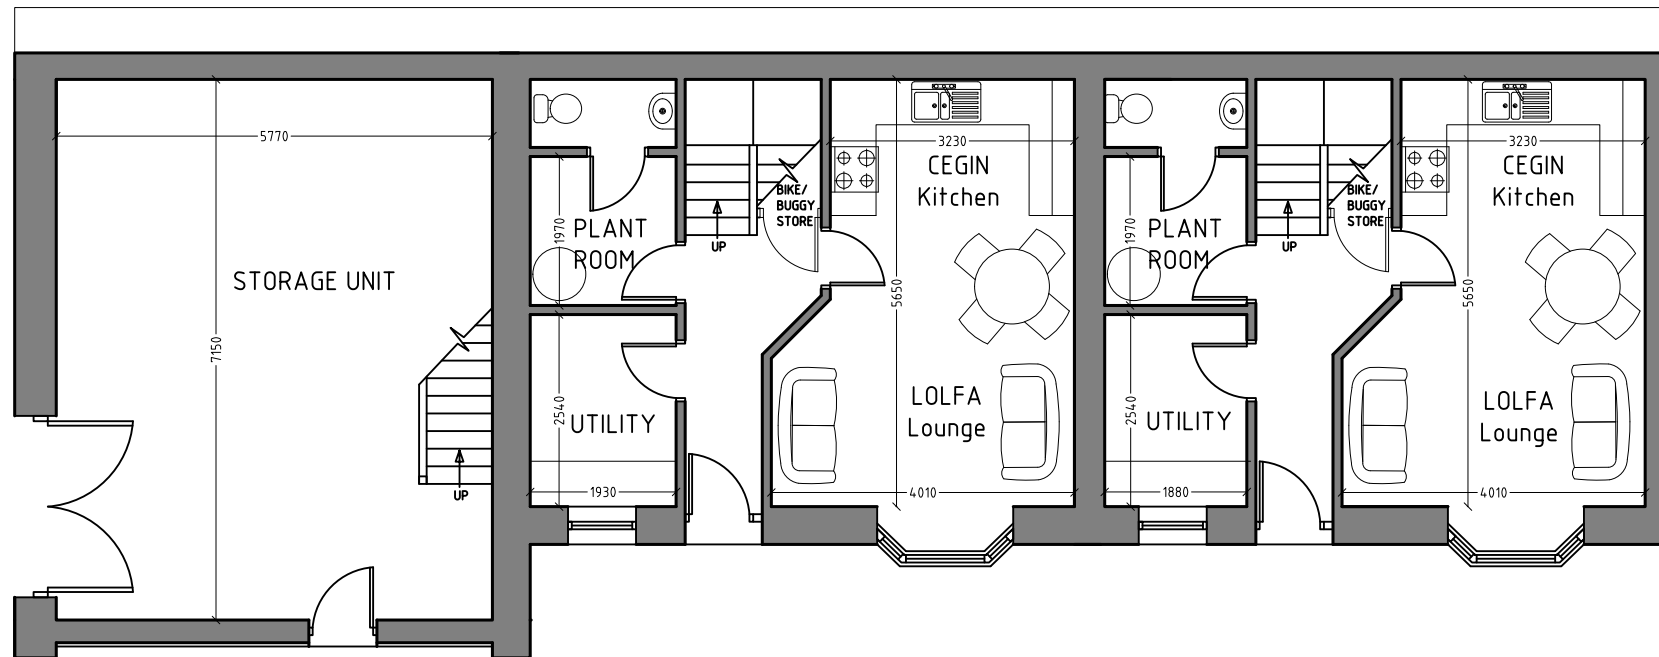

CYNLLUN LLAWR CYNTAF
FIRST FLOOR PLAN

CYNLLUN LLAWR
GROUND FLOOR PLAN

NRV ARCHITECTURAL DESIGN	
nerina_v@live.co.uk	01654 761248
PROJECT Arvonian Yard	
REF 12-17 P01C Proposal_plans	
SCALE 1:100 @A3	DATE JAN 24