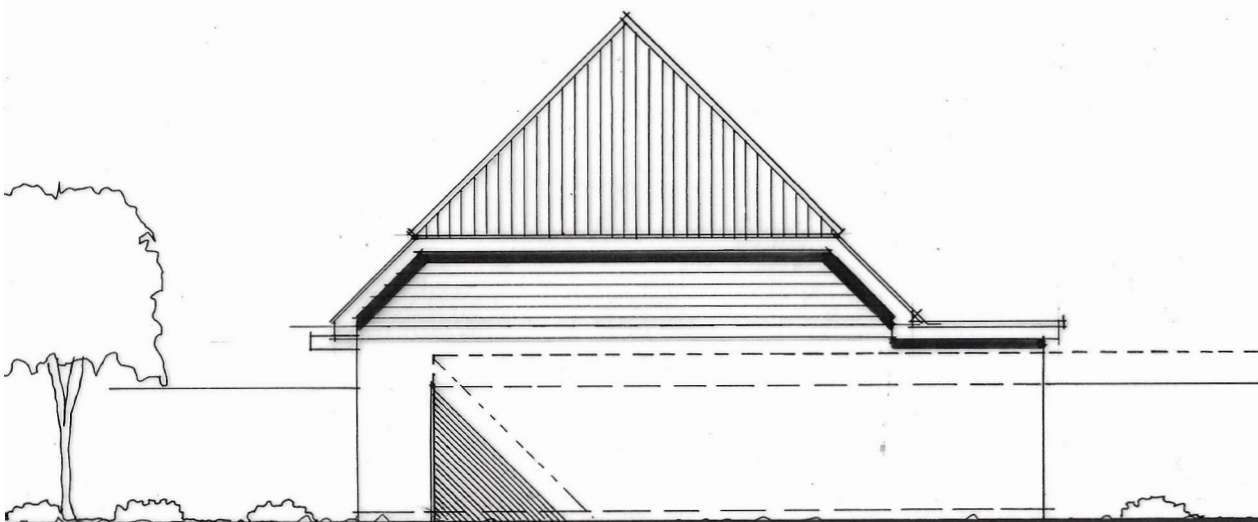

SOUTH EAST ELEVATION .

NORTH EAST ELEVATION .

NORTH WEST ELEVATION .

SOUTH WEST ELEVATION .

CLIENT: ROBERT STED-SMITH

PROJECT: PROPOSED 2 BEDROOM SINGLE ASPECT DWELLING WITH PARKING - R/O 21 MIDDLETUNE AVENUE SITTINGBOURNE, KENT ME10 2HX

DRAWING TITLE: ELEVATIONS OF PROPOSED SINGLE ASPECT DWELLING

SCALE: 1/100 (A3)

DRAWING NO: IMAC-22-12-SK6

IMAC designs

tel no: 07771 967957

email: reception@imacdesigns.co.uk