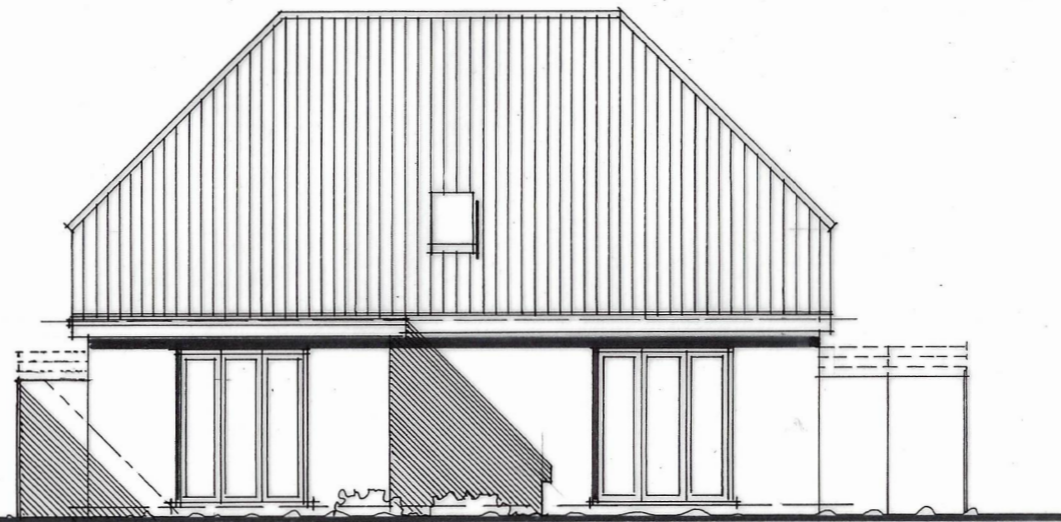

SOUTH EAST ELEVATION .

NORTH EAST ELEVATION .

NORTH WEST ELEVATION .

SOUTH WEST ELEVATION .

CLIENT: ROBERT STED-SMITH

PROJECT: PROPOSED 2 BEDROOM SINGLE ASPECT DWELLING WITH PARKING - R/O 21 MIDDLETUNE AVENUE SITTINGBOURNE, KENT ME10 2HX

DRAWING TITLE: ELEVATIONS OF PROPOSED SINGLE ASPECT DWELLING

SCALE: 1/100 (A3)

DRAWING NO: IMAC-22-12-SK6

IMAC designs

tel no: 07771 967957

email: reception@imacdesigns.co.uk