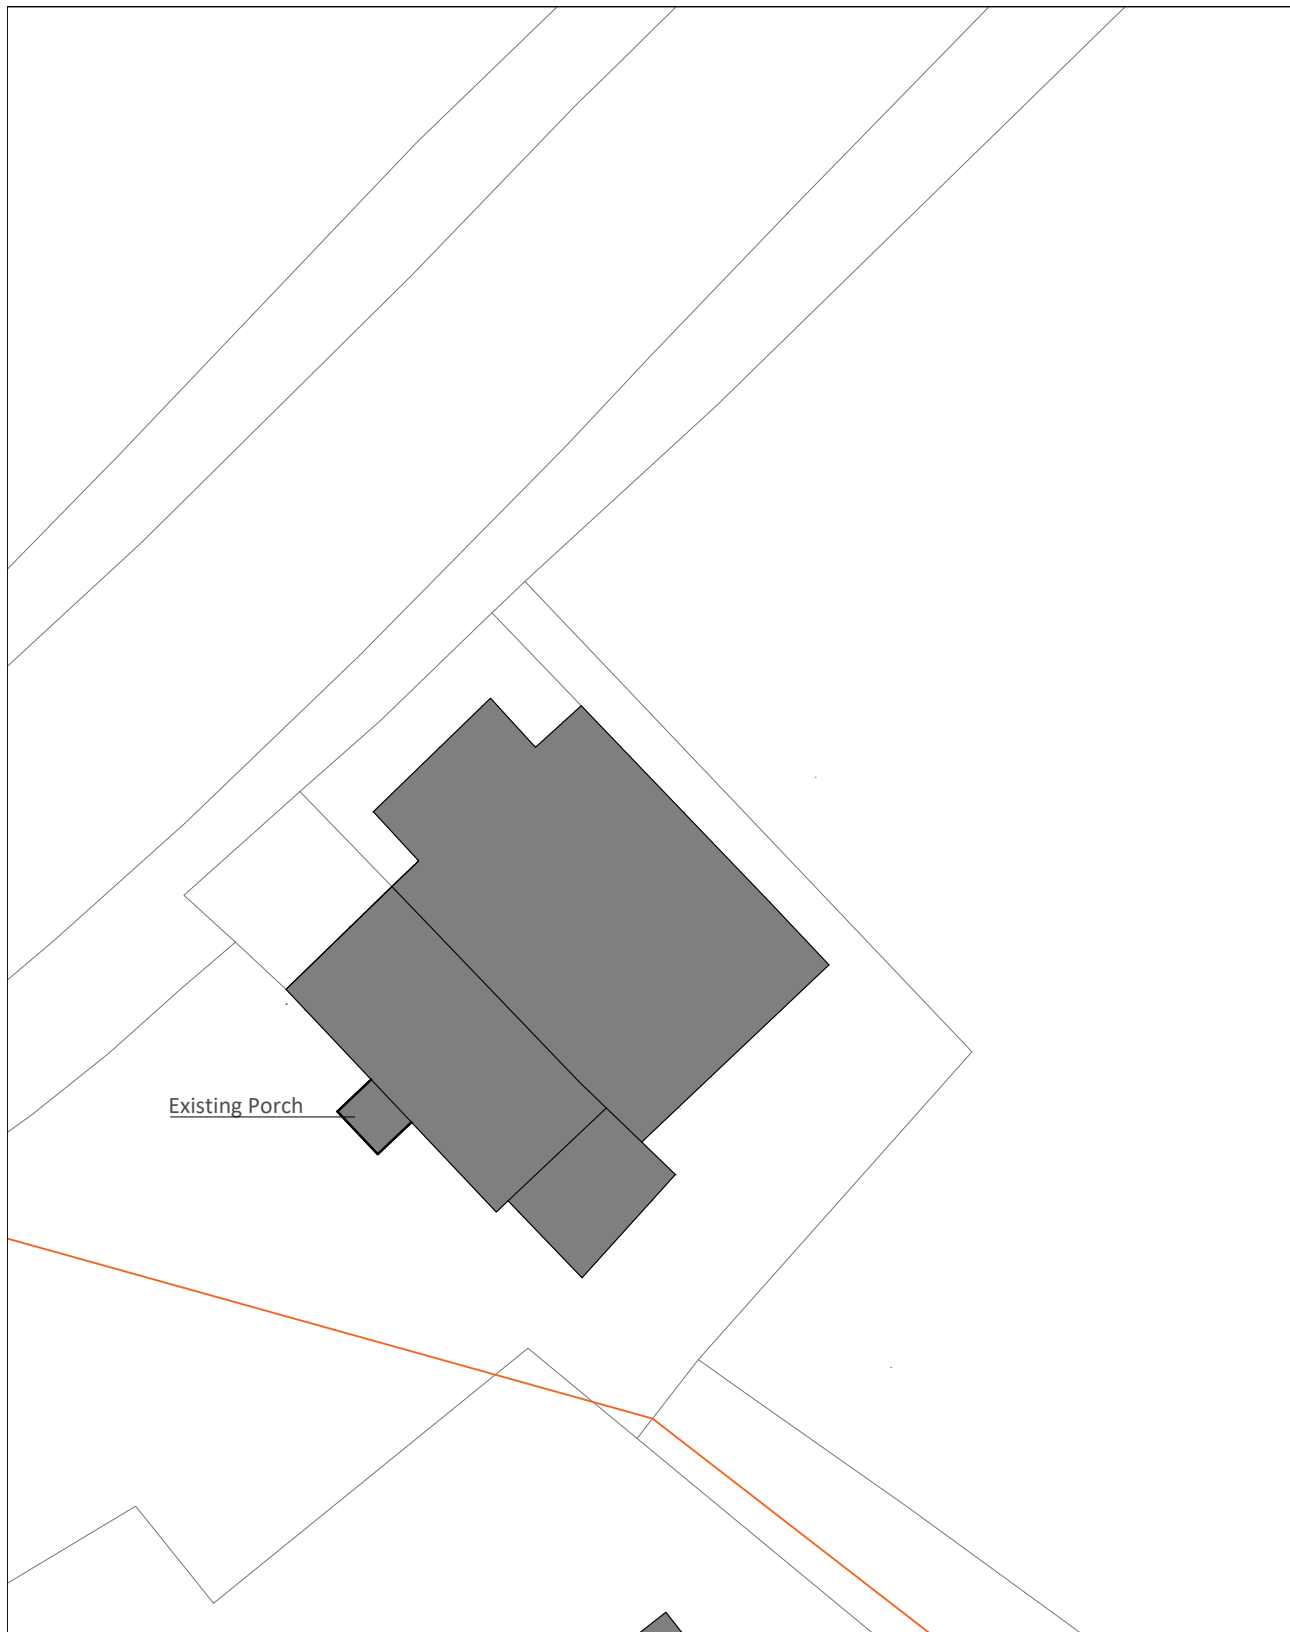

Bethlehem Chapel
Llanfair Caereinion
Welshpool
SY21 0HT

Drawing Title

Existing and Proposed Site Plans

Scale

1:200 @ A3

Drawing No.

BRN01.1.3.04

Revision

A 2023.11.27

Date

Sept 2023

Signature

JEE

INSPIRED • SPACES

Existing Site Plan

Proposed Site Plan