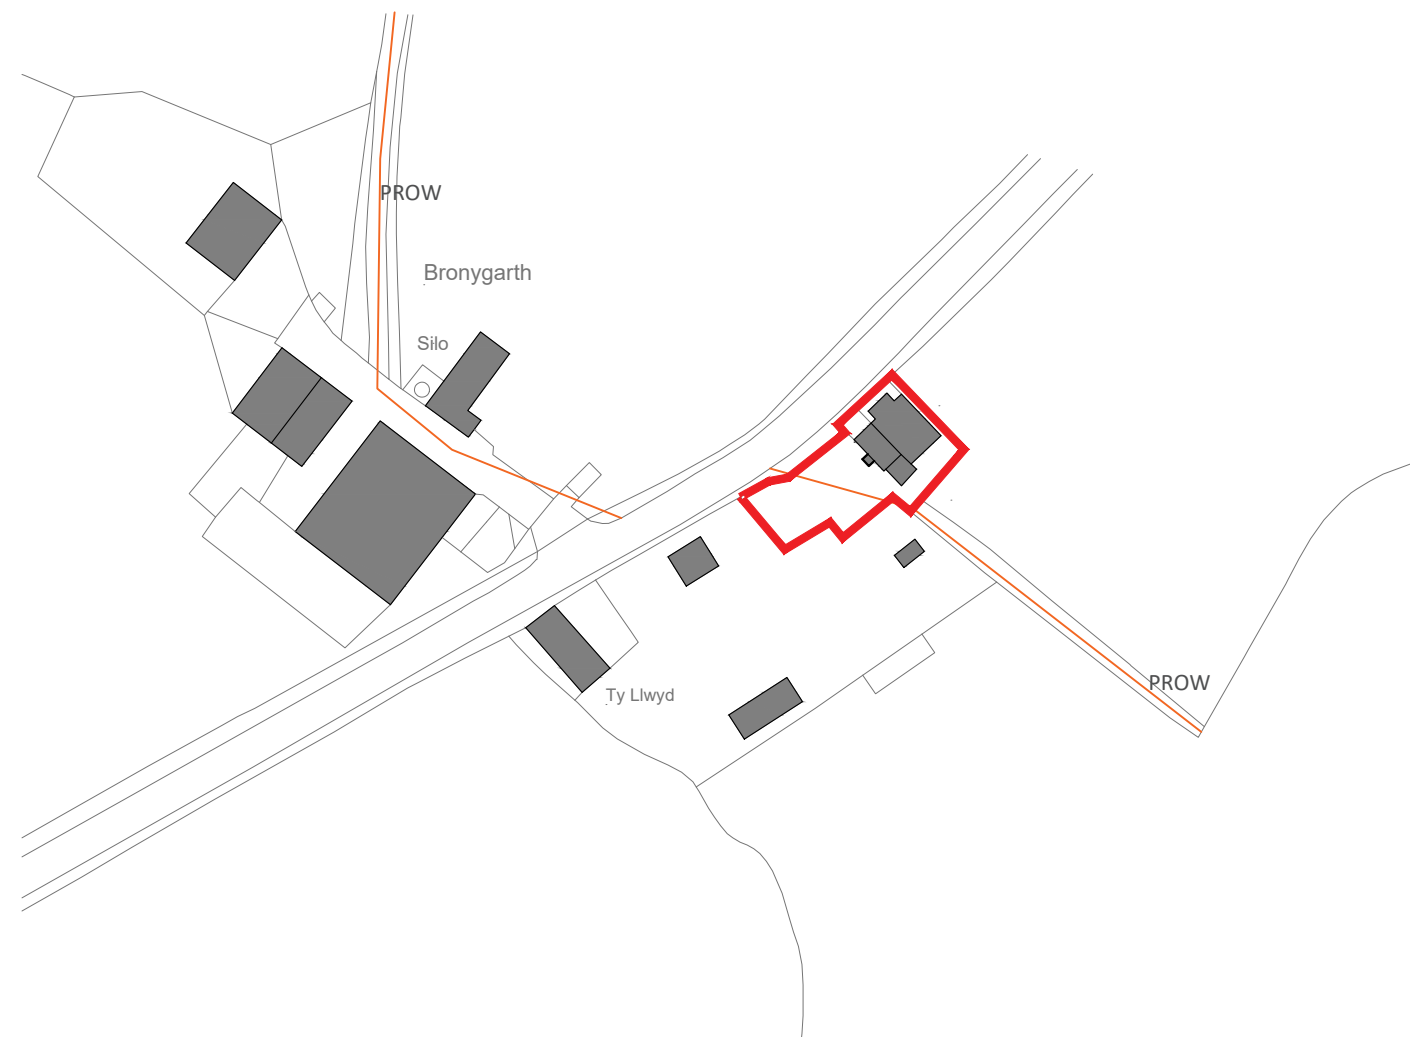

ARCHITECTURAL DESIGN

The Old Dairy, Meifod, Powys SY22 6DW

07900 244622
studio@chrysalis-architecture.co.uk

Client

Mrs Sally-Ann Barrington

Project

Proposed Replacement Porch

Address

Bethlehem Chapel
Llanfair Caereinion
Welshpool
SY21 0HT

Drawing Title

Location Plan

Scale

1:1250 @ A3

Drawing No.

BRN01.1.3.03

Revision

Date

Sept 2023

Signature

JEE

INSPIRED • SPACES

?Crown Copyright and database rights 2023 OS Licence no. AC0000849896

Application Site Boundary