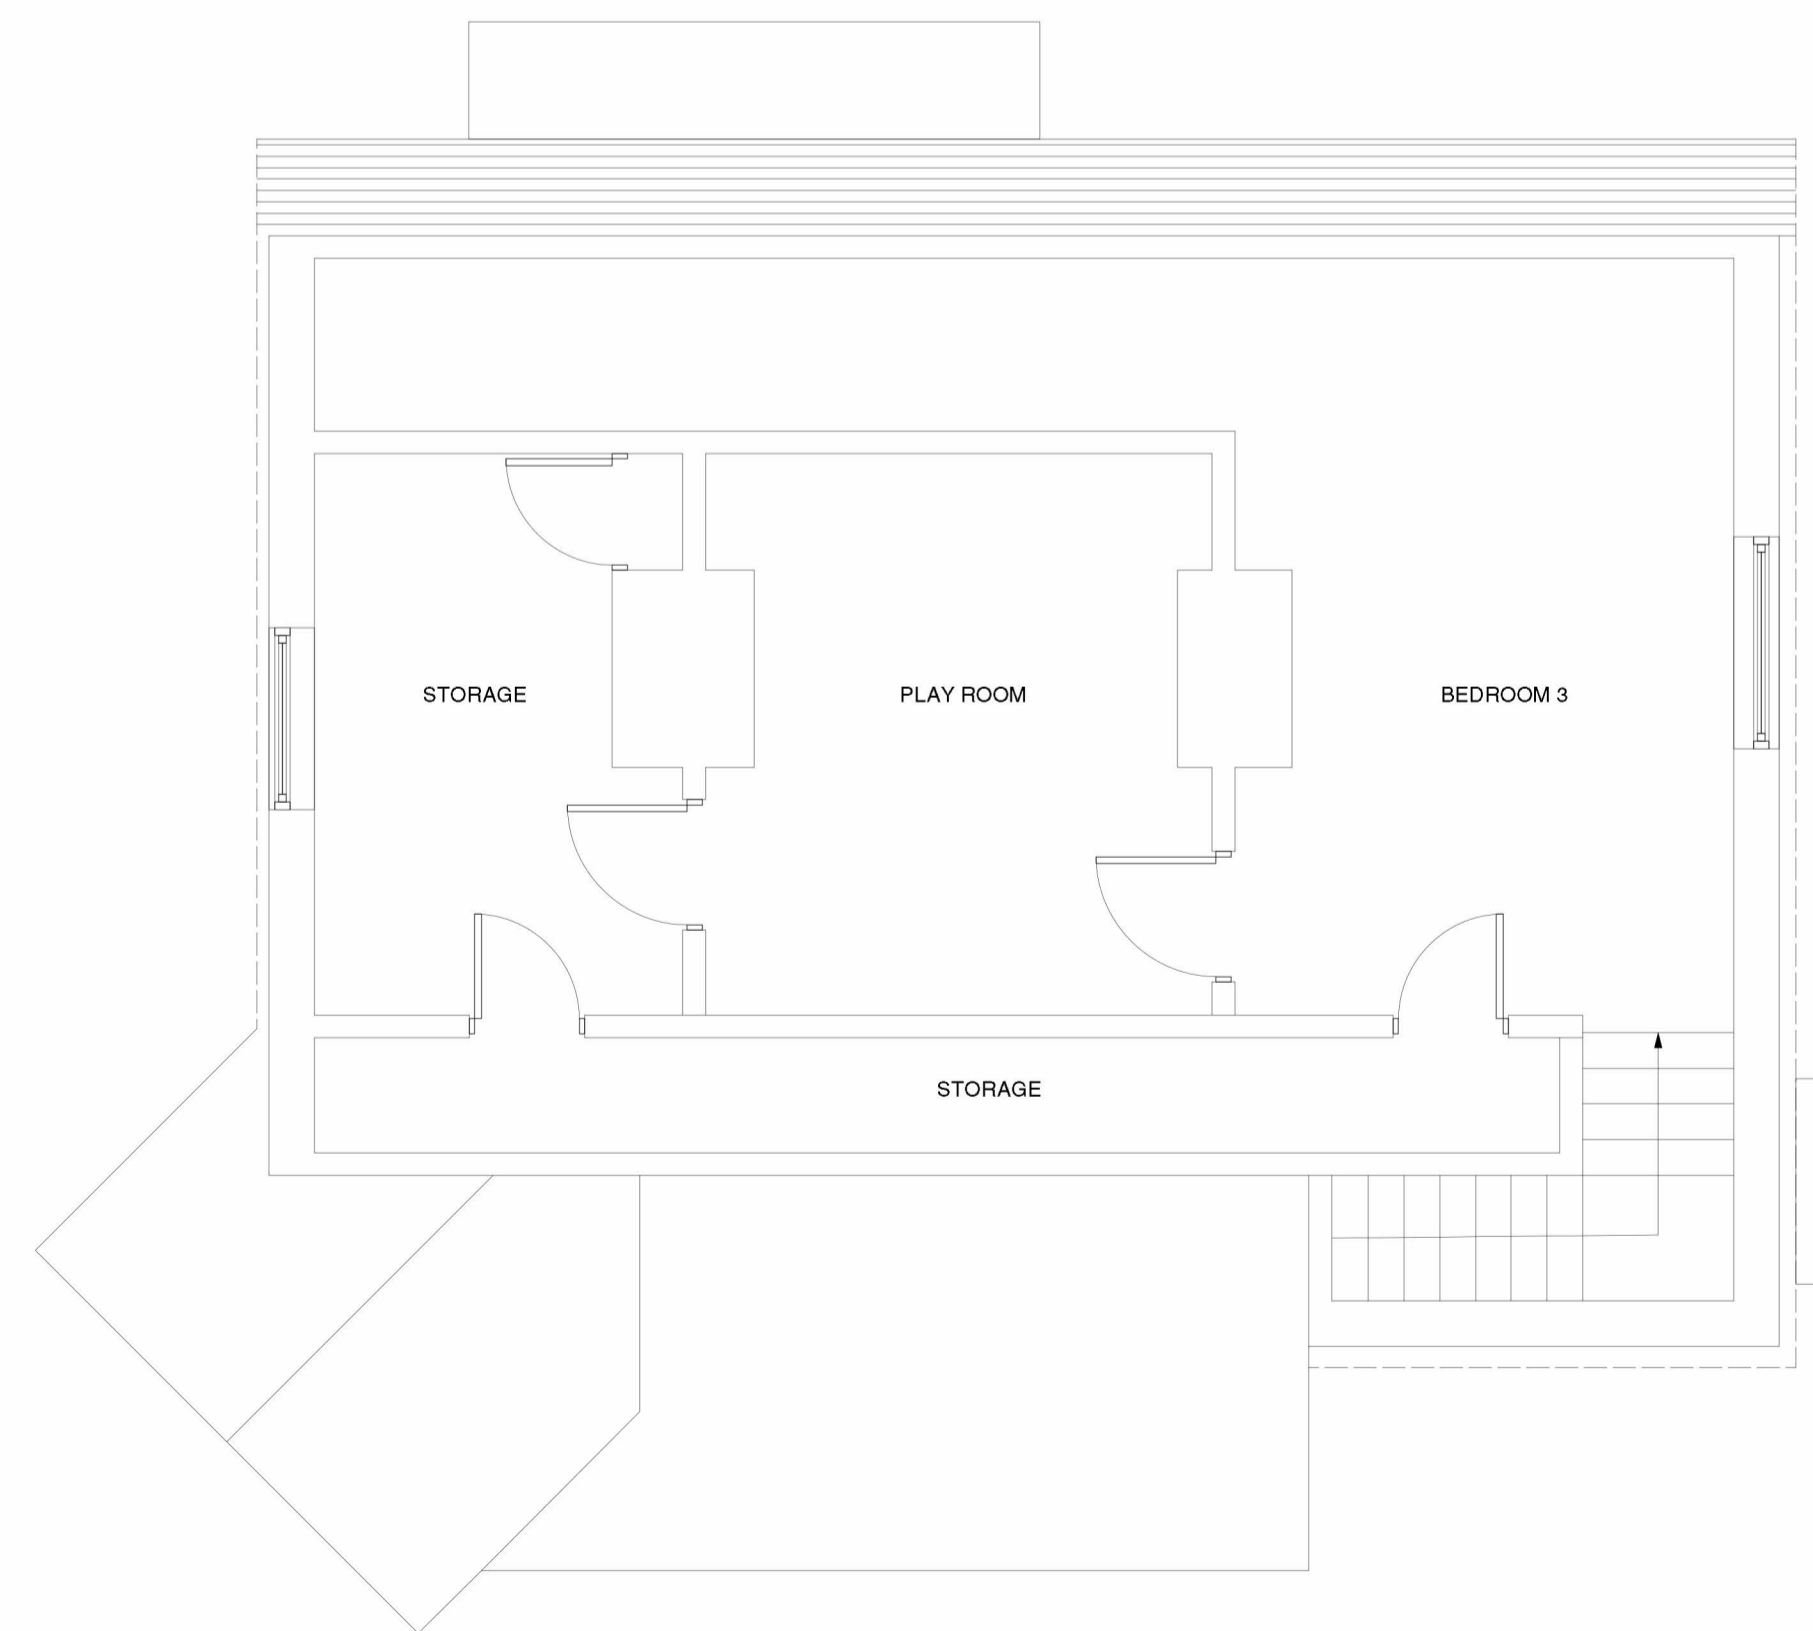

JW ARCHITECTURAL
STUDIO

12 High Street, Stonehouse
Gloucestershire, GL10 2NA

THE PROJECT
HOGEN HOUSEE
CLAYTON & CLARE

REVISIONS

DATE ISSUED:
14/12/2023

SCALE 1:100@A1

**EXISTING
GROUDN FLOOR**

EX.01

2
05 **EXISTING GROUND FLOOR**
SCALE 1:50 @A1

1
05 **EXISTING FIRST FLOOR**
SCALE 1:50 @A1

3
05 **EXISTING SECOND FLOOR**
SCALE 1:50 @A1