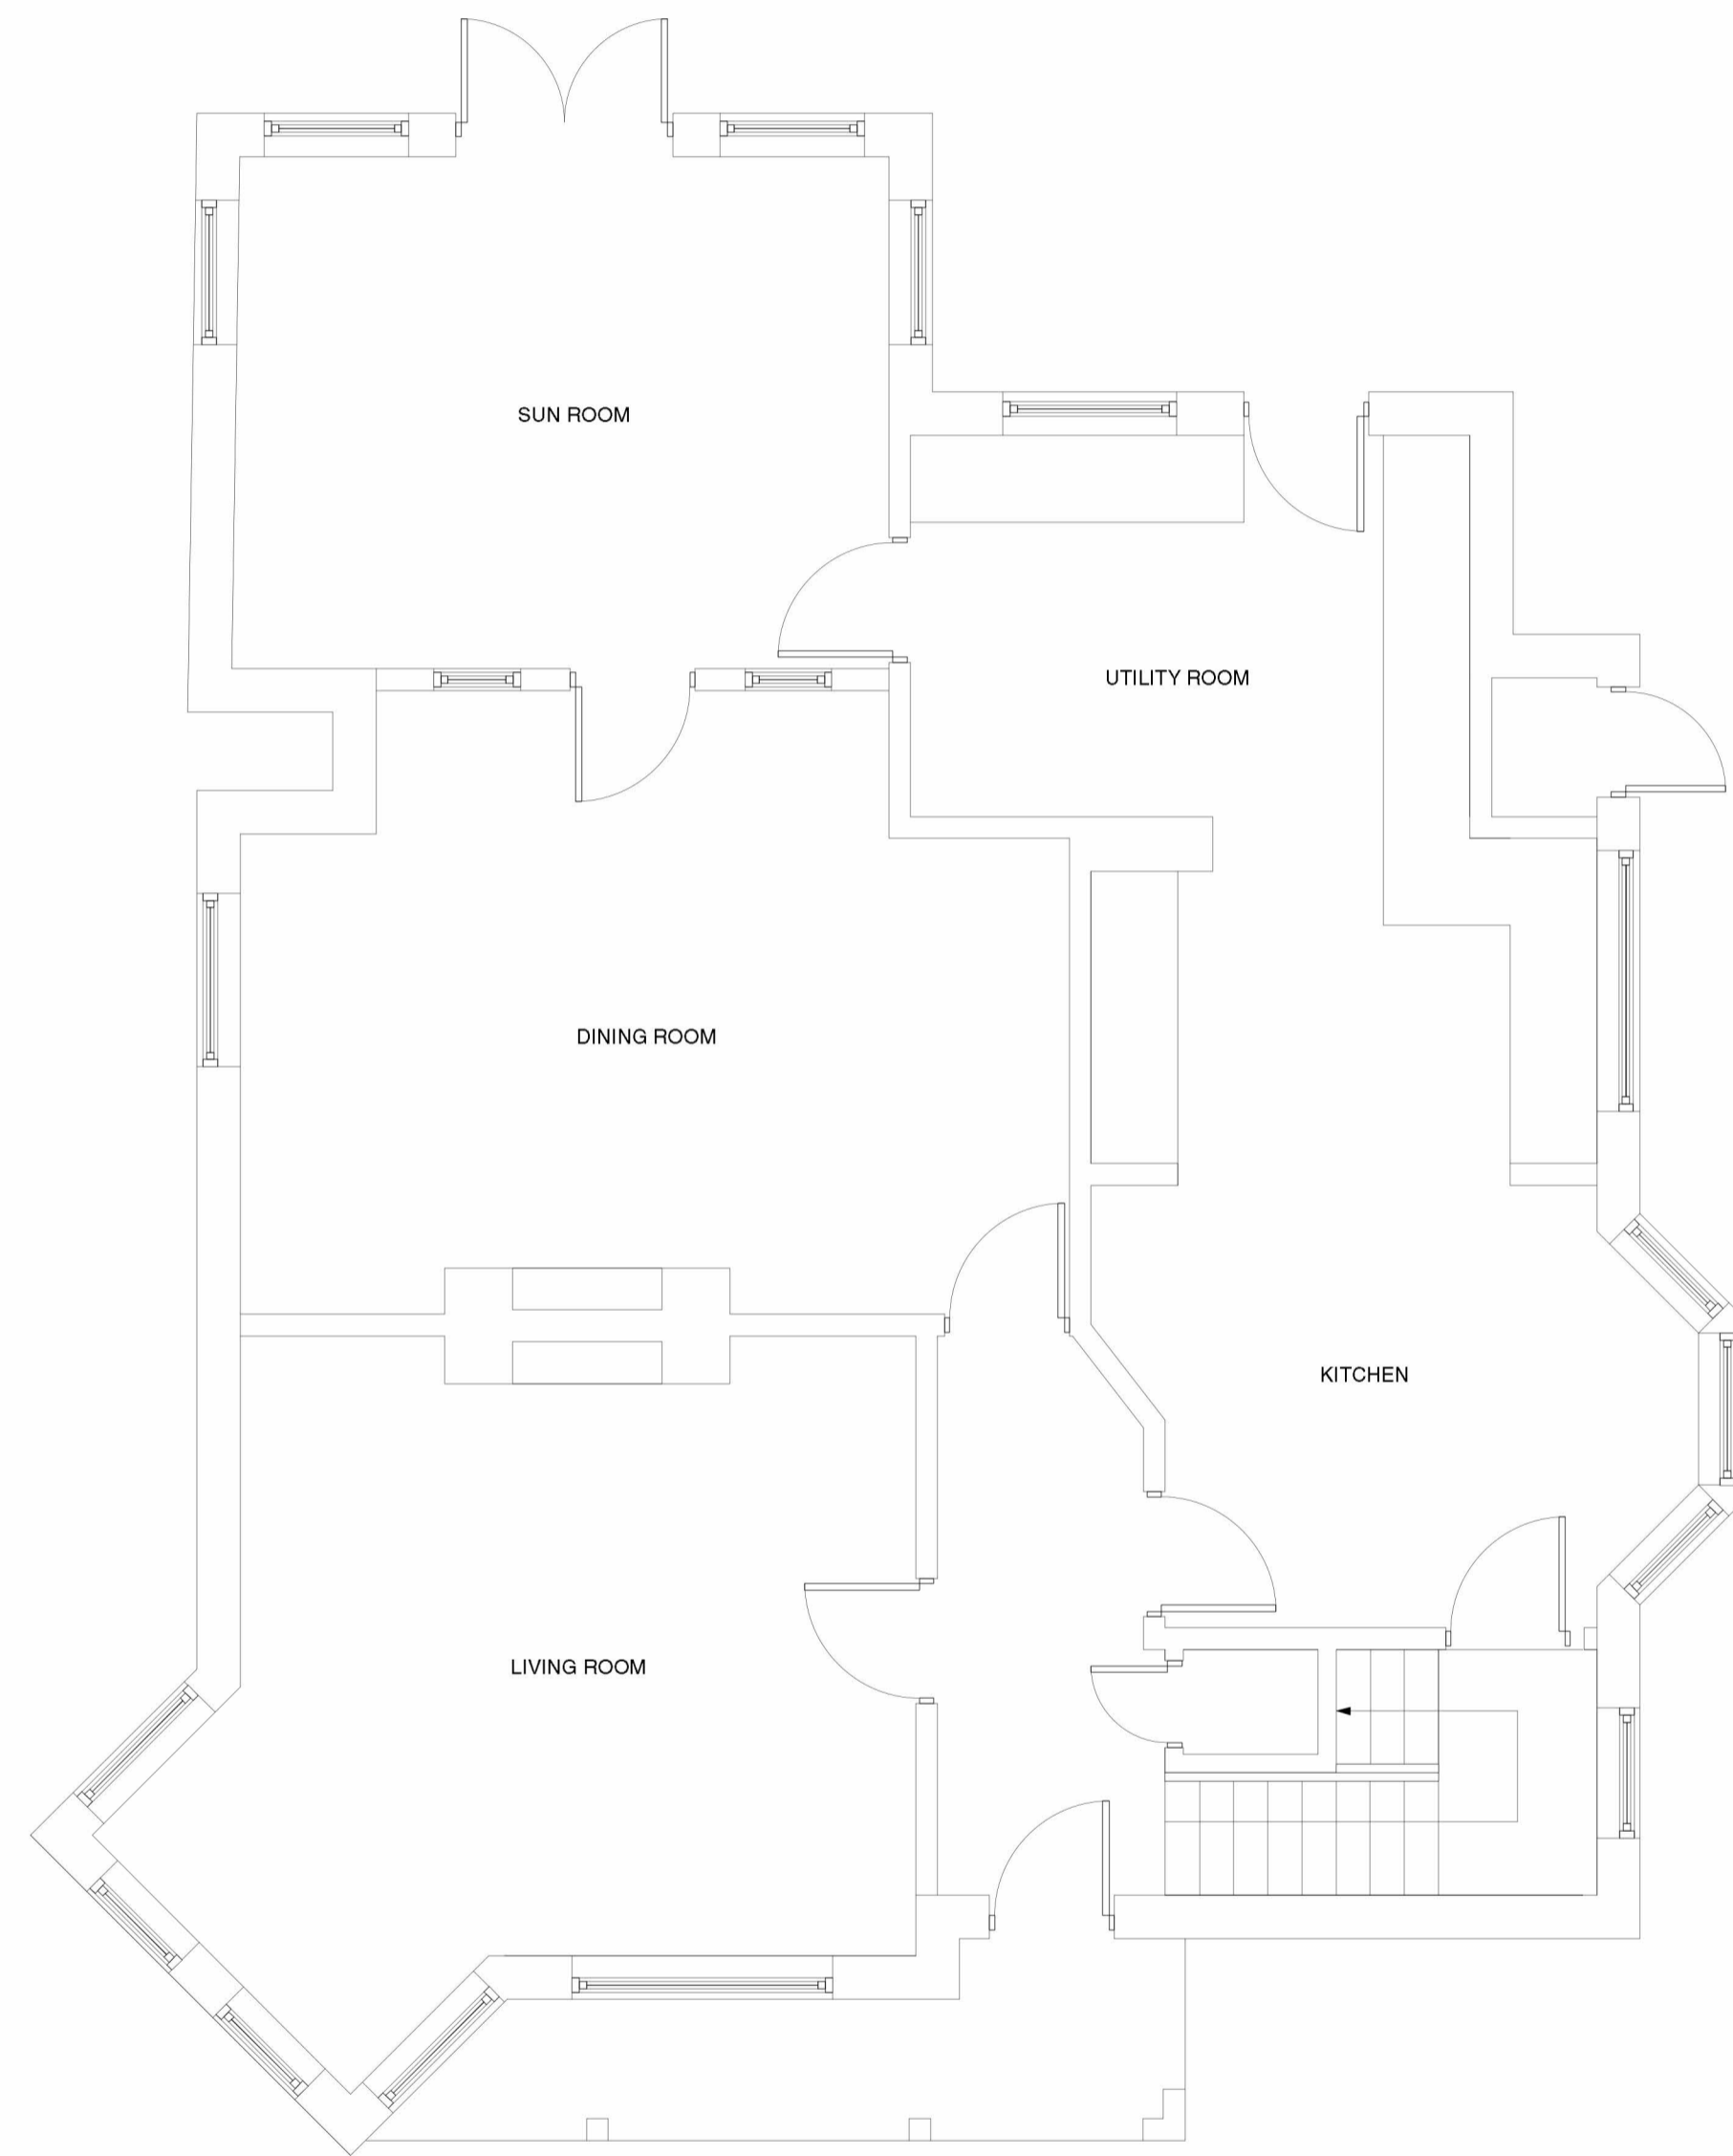

JW ARCHITECTURAL
STUDIO

12 High Street, Stonehouse
Gloucestershire, GL10 2NA

THE PROJECT
HOGEN HOUSEE
CLAYTON & CLARE

REVISIONS

DATE ISSUED:
14/12/2023

SCALE 1:100@A1

**EXISTING
GROUDN FLOOR**

EX.01

2
05 **EXISTING GROUND FLOOR**
SCALE 1:50 @A1

1
05 **EXISTING FIRST FLOOR**
SCALE 1:50 @A1

3
05 **EXISTING SECOND FLOOR**
SCALE 1:50 @A1