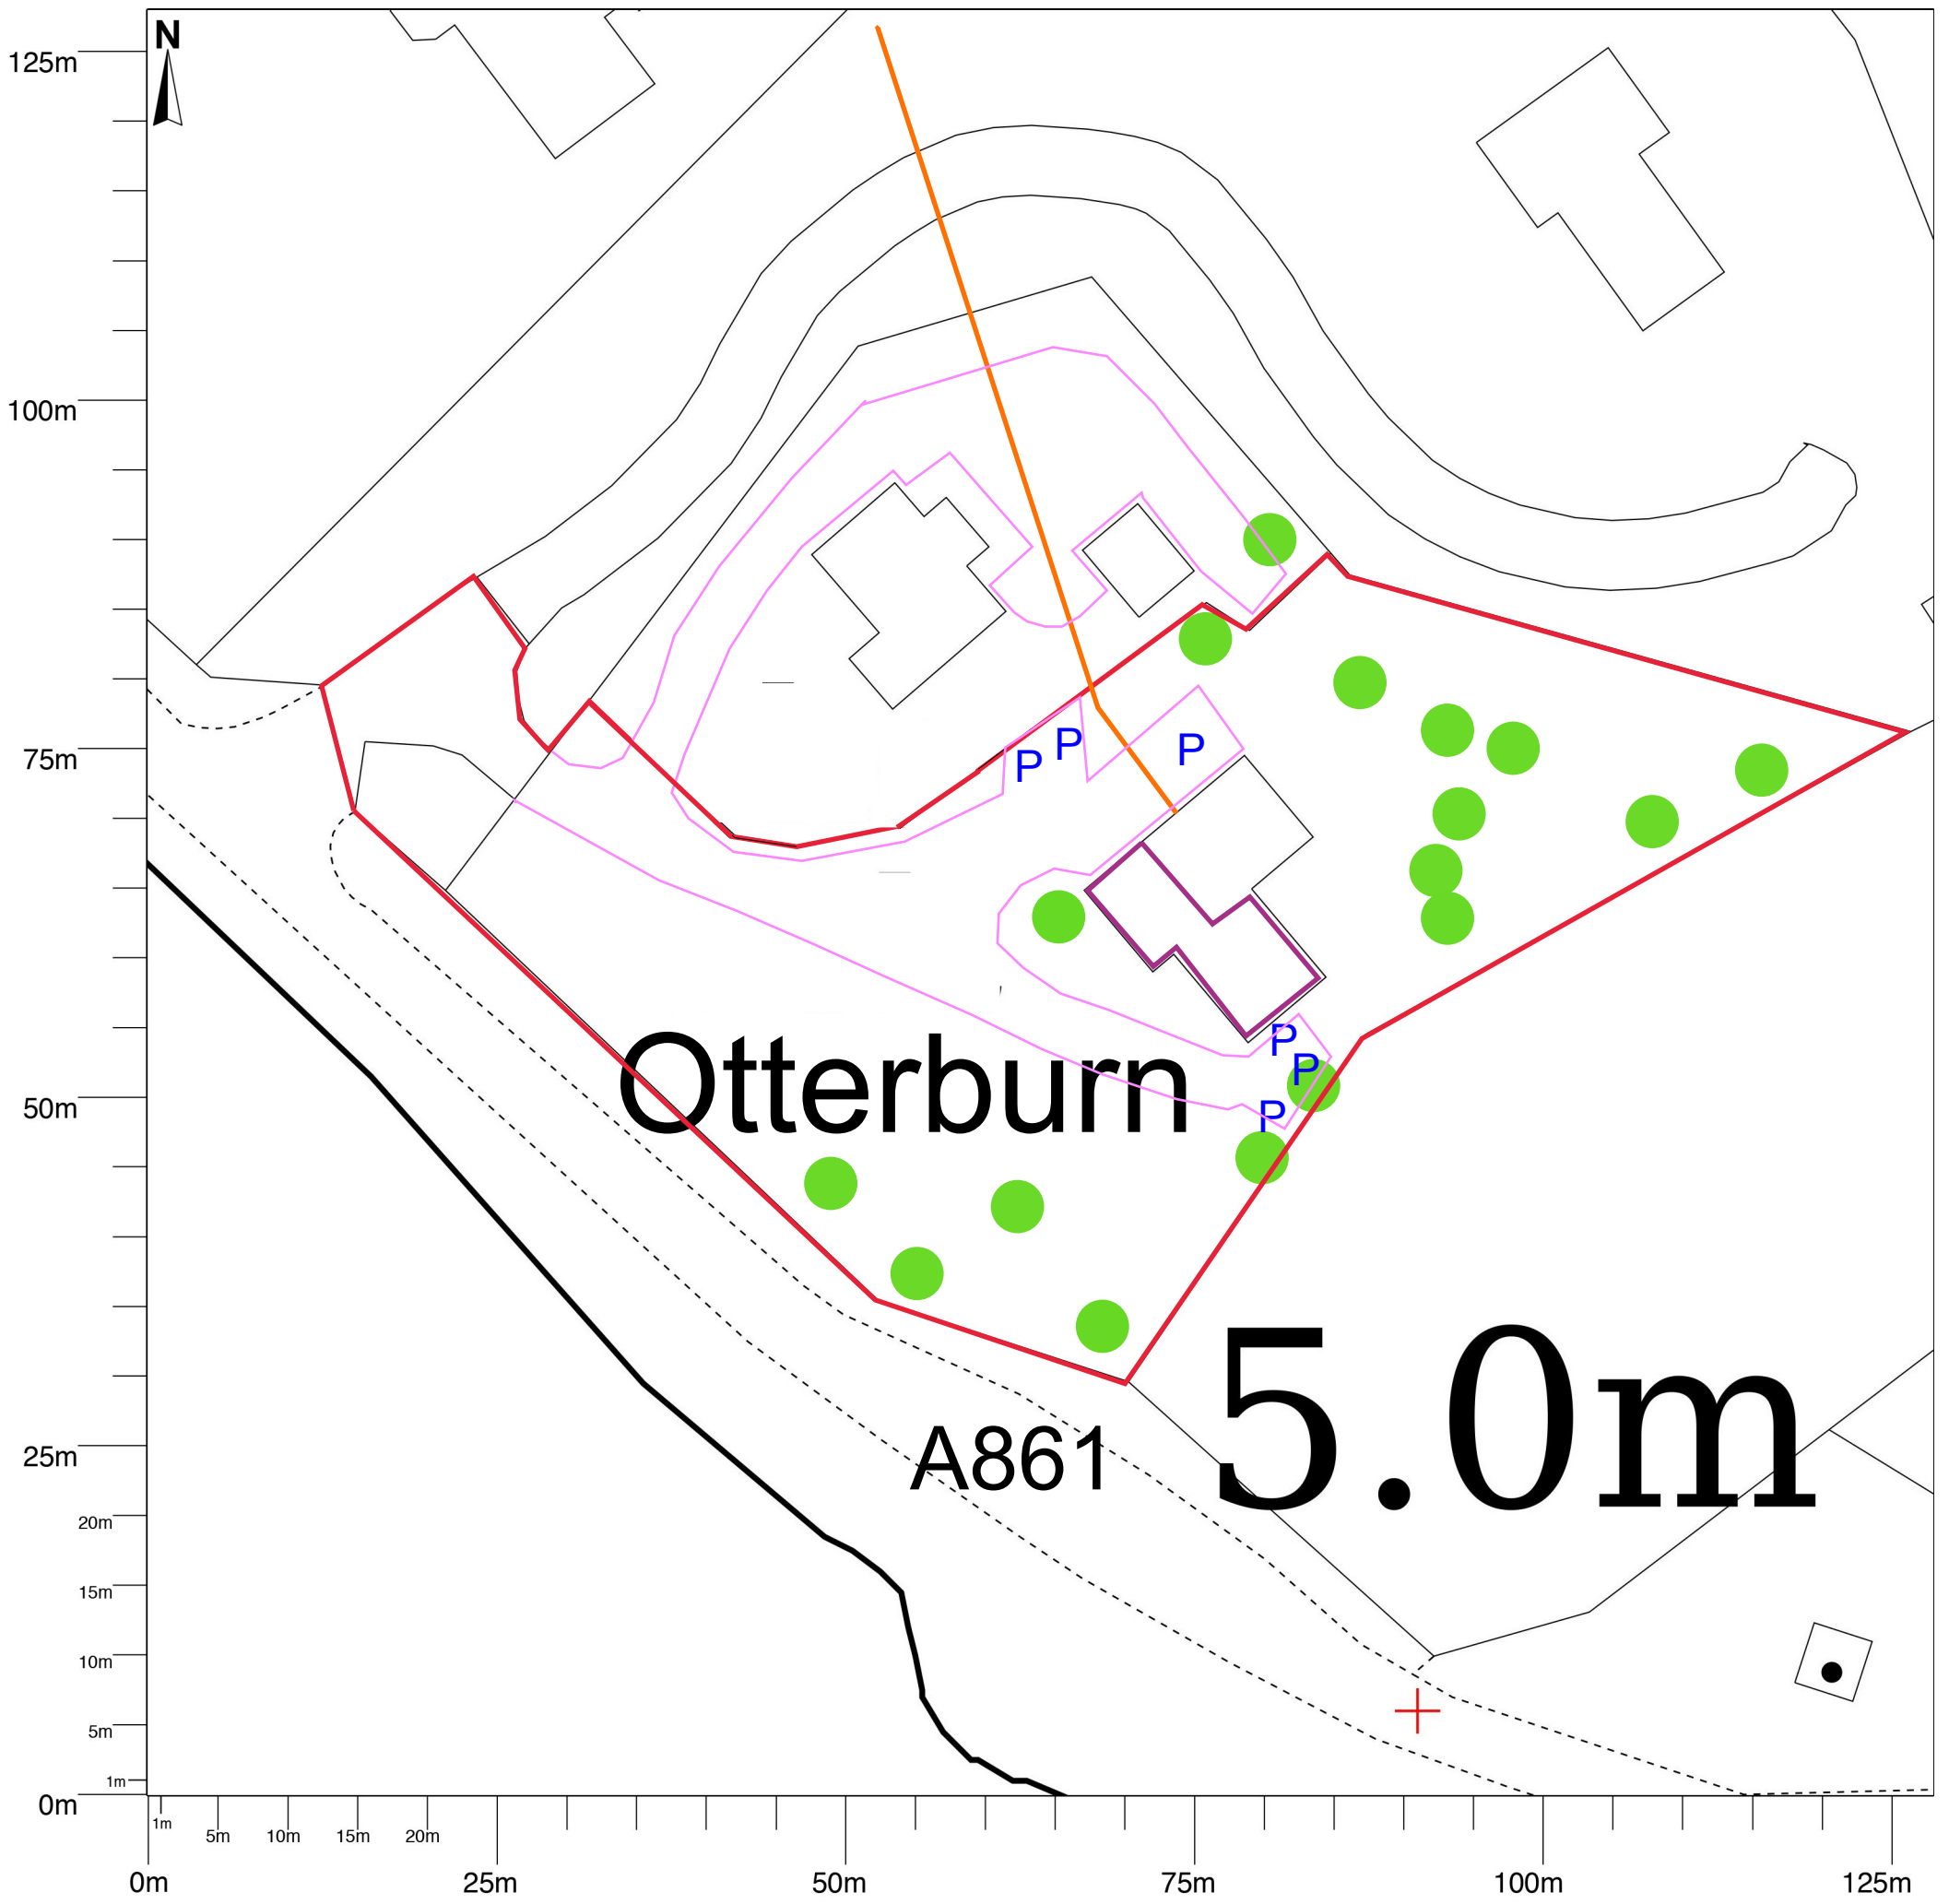

SITE PLAN Otterburn, Monument Park, PH36 4HZ

Scale 1:500 at A3

- Site boundary
- B&B Accommodation
- Edge of driveway
- Foul drainage

- Tree
- P Parking areas

Plan updated 03/02/24