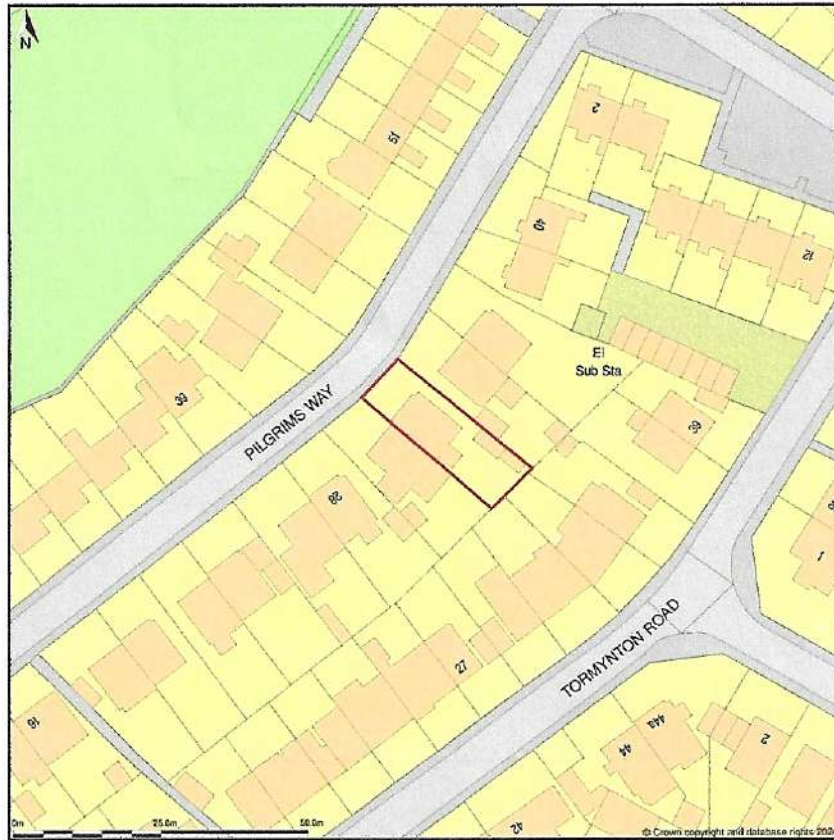

32, Pilgrims Way, Weston-super-mare, North Somerset, BS22 9EQ

Location Plan shows area bounded by: 335206.05, 163013.44 335347.47, 163154.86 (at a scale of 1:1250), OSGridRef: ST35276308. The representation of a road, track or path is no evidence of a right of way. The representation of features as lines is no evidence of a property boundary.

Produced on 12th Feb 2024 from the Ordnance Survey National Geographic Database and incorporating surveyed revision available at this date. Reproduction in whole or part is prohibited without the prior permission of Ordnance Survey. © Crown copyright 2024. Supplied by www.buyaplan.co.uk a licensed Ordnance Survey partner (100053143). Unique plan reference: #00875563-DC1F4A.