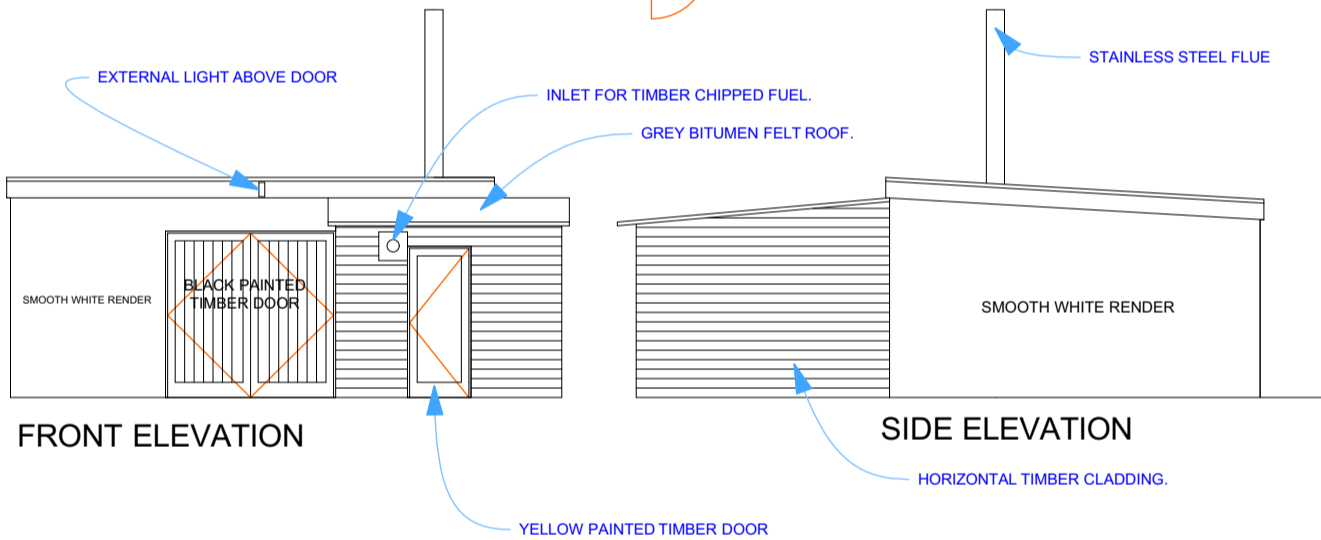

FLOOR PLAN

ALED THOMAS PLANNING DESIGN LTD	
CAECETHIN, FFAIRFACH, LLANDEILO, CARMARTHENSHIRE. SA19 6PY	
TEL: 0777 36 39 059	
CONVERSION OF OUTBUILDING TO BIOMASS BOILER BUILDING	
Tyr Abad Residential Centre, Tirbad, Powys, LD4 4DS	PROPOSED ELEVATIONS AND FLOOR PLANS NO 01 SCALE 1:100 @ A3

FRONT ELEVATION

SIDE ELEVATION

BACK ELEVATION

SIDE ELEVATION