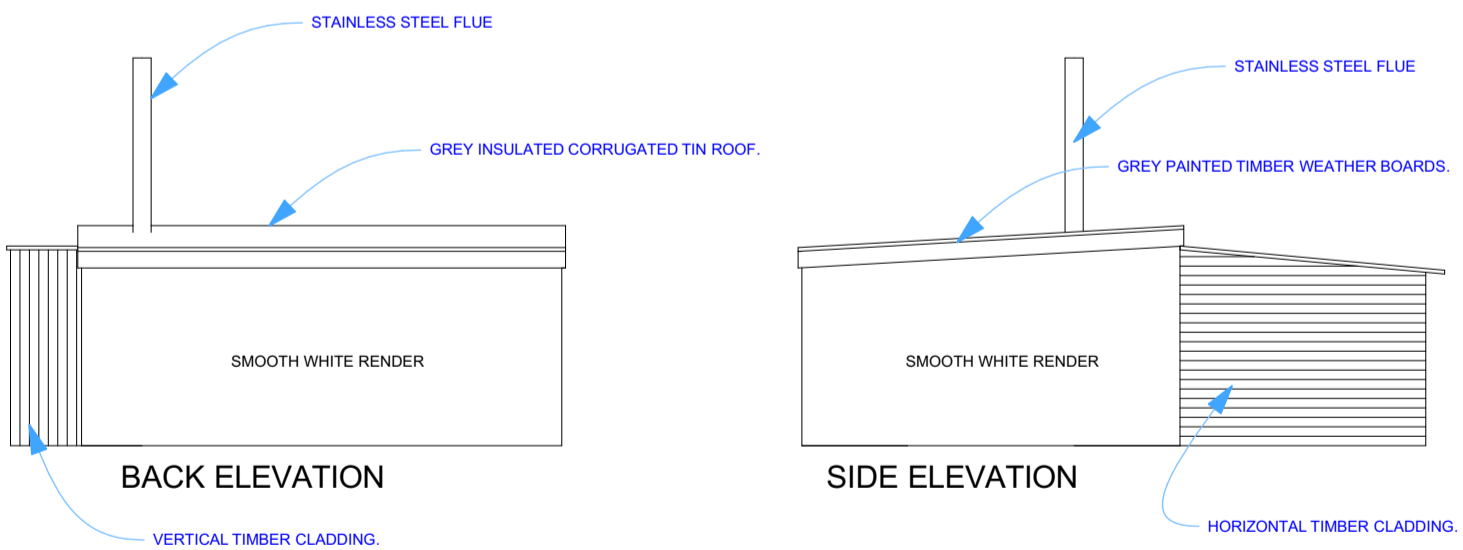

FLOOR PLAN

ALED THOMAS PLANNING DESIGN LTD	
CAECETHIN, FFAIRFACH, LLANDEILO, CARMARTHENSHIRE. SA19 6PY	
TEL: 0777 36 39 059	
CONVERSION OF OUTBUILDING TO BIOMASS BOILER BUILDING	
Tyr Abad Residential Centre, Tirbad, Powys, LD4 4DS	PROPOSED ELEVATIONS AND FLOOR PLANS NO 01 SCALE 1:100 @ A3

FRONT ELEVATION

SIDE ELEVATION

BACK ELEVATION

SIDE ELEVATION