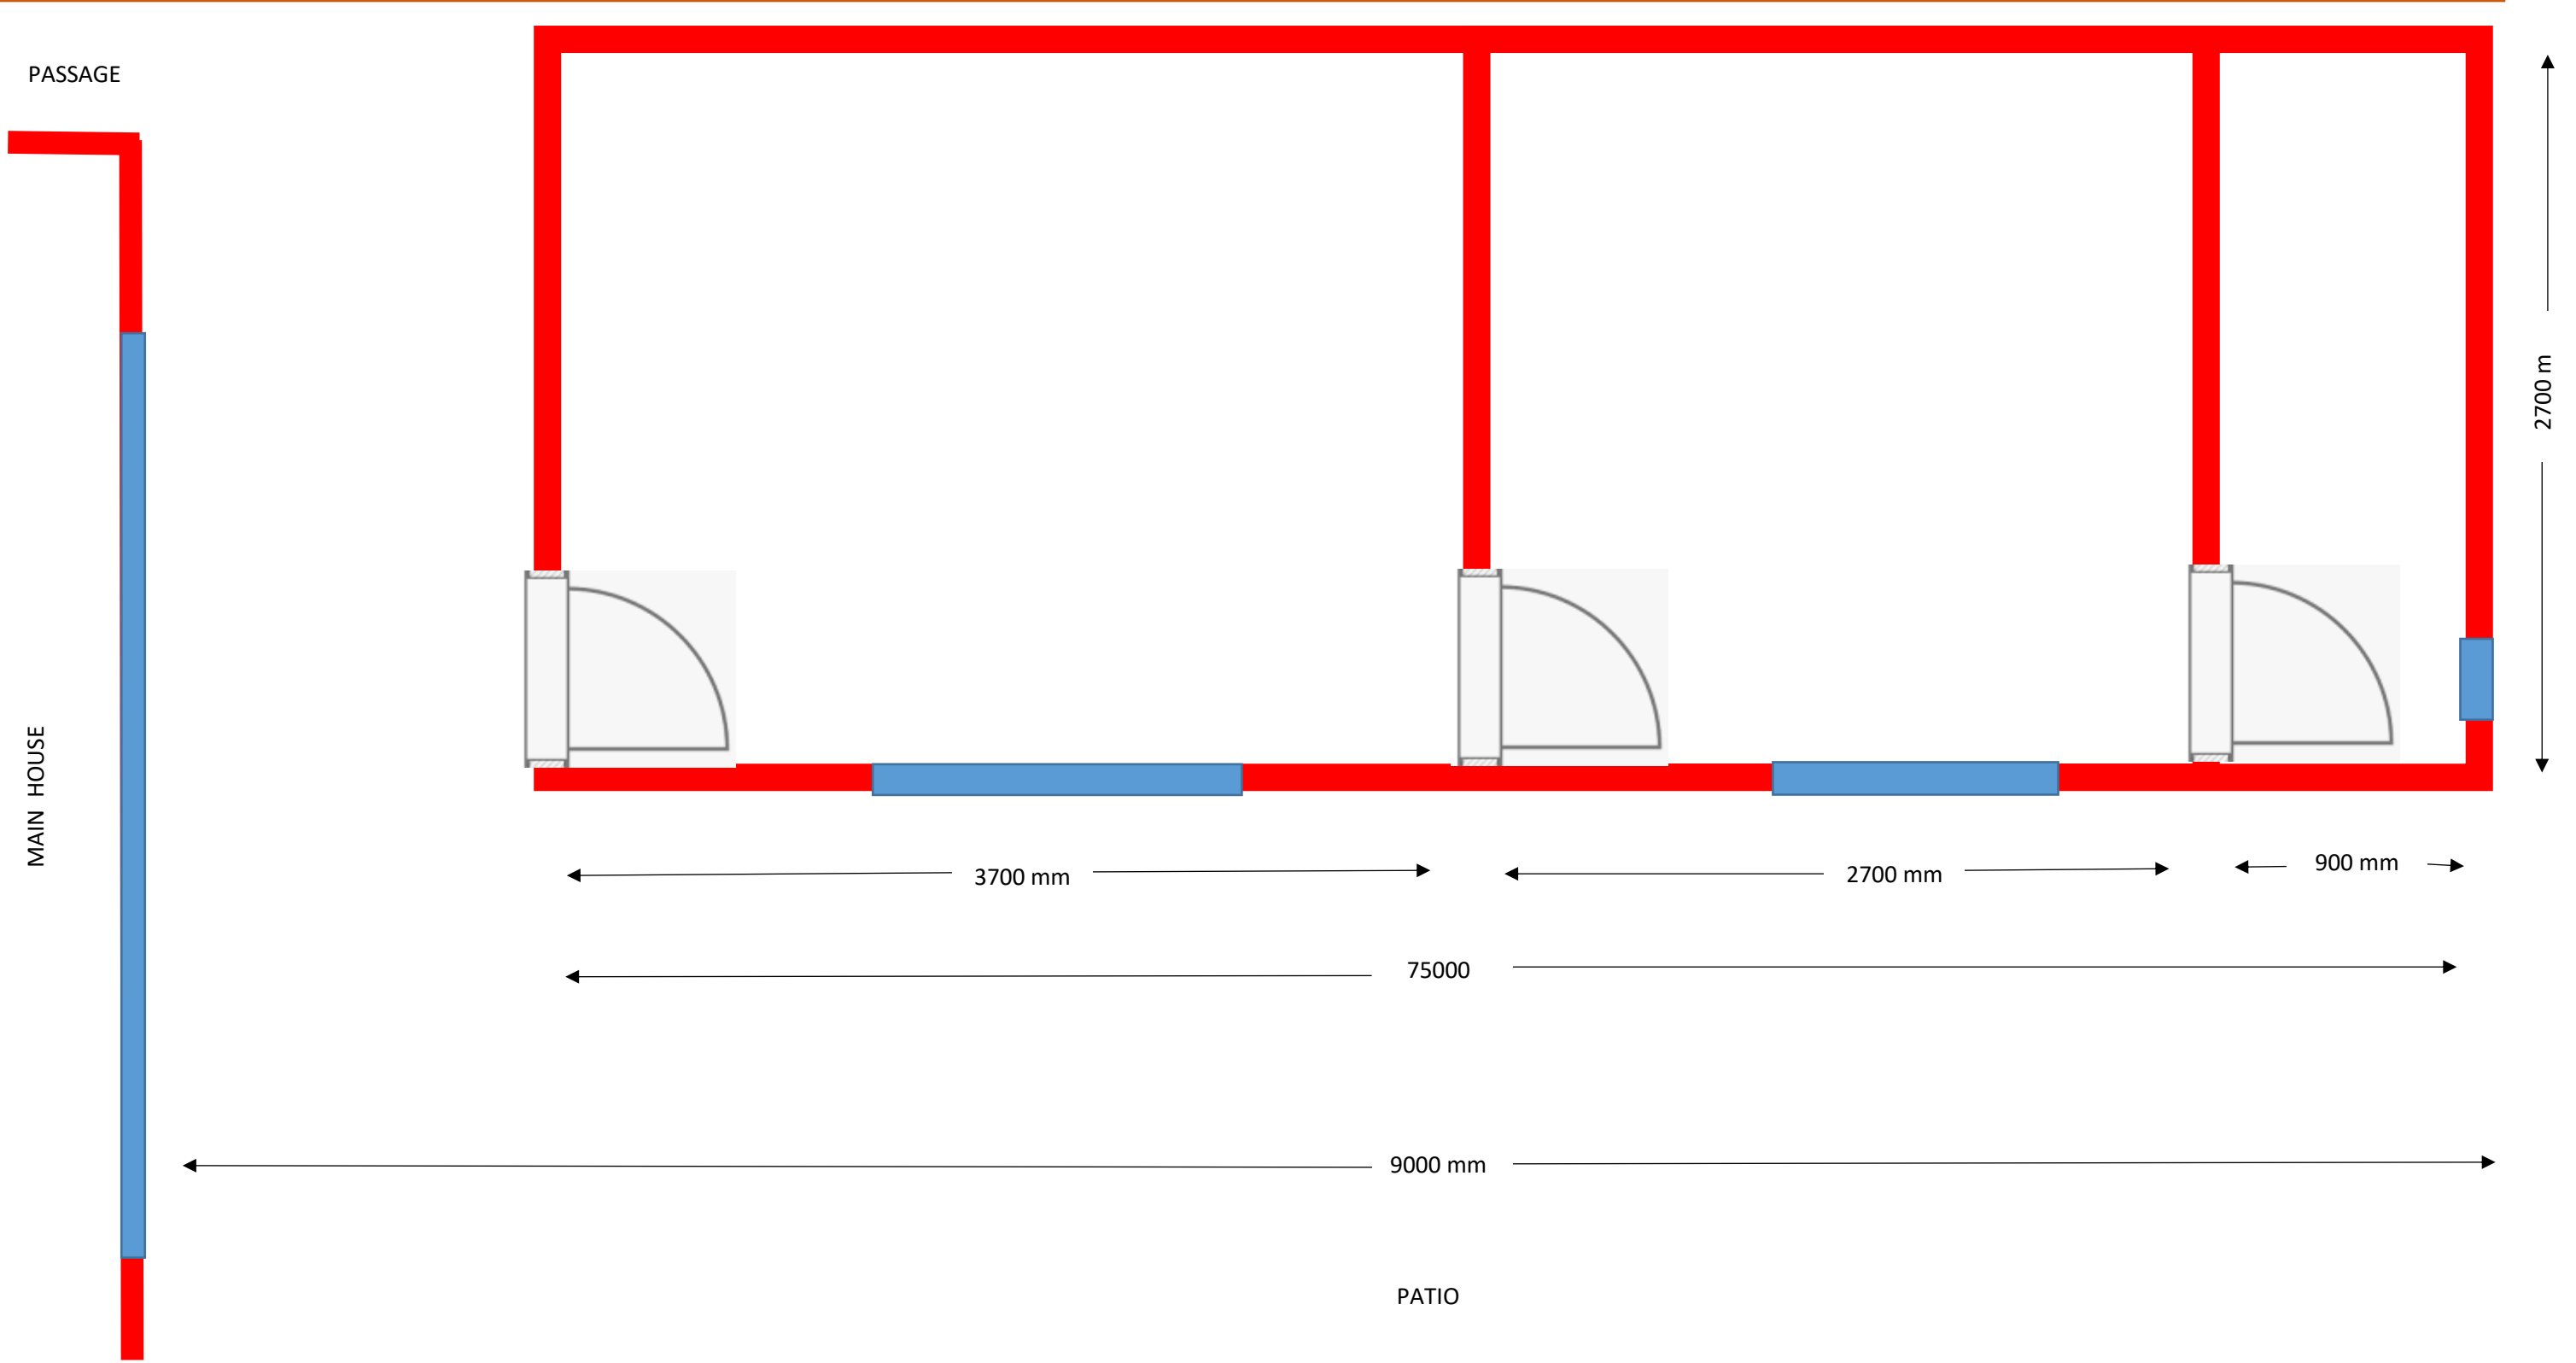

PASSAGE

MAIN HOUSE

APPROX. SCALE: 1cm = 0.25m (4cm = 1m)