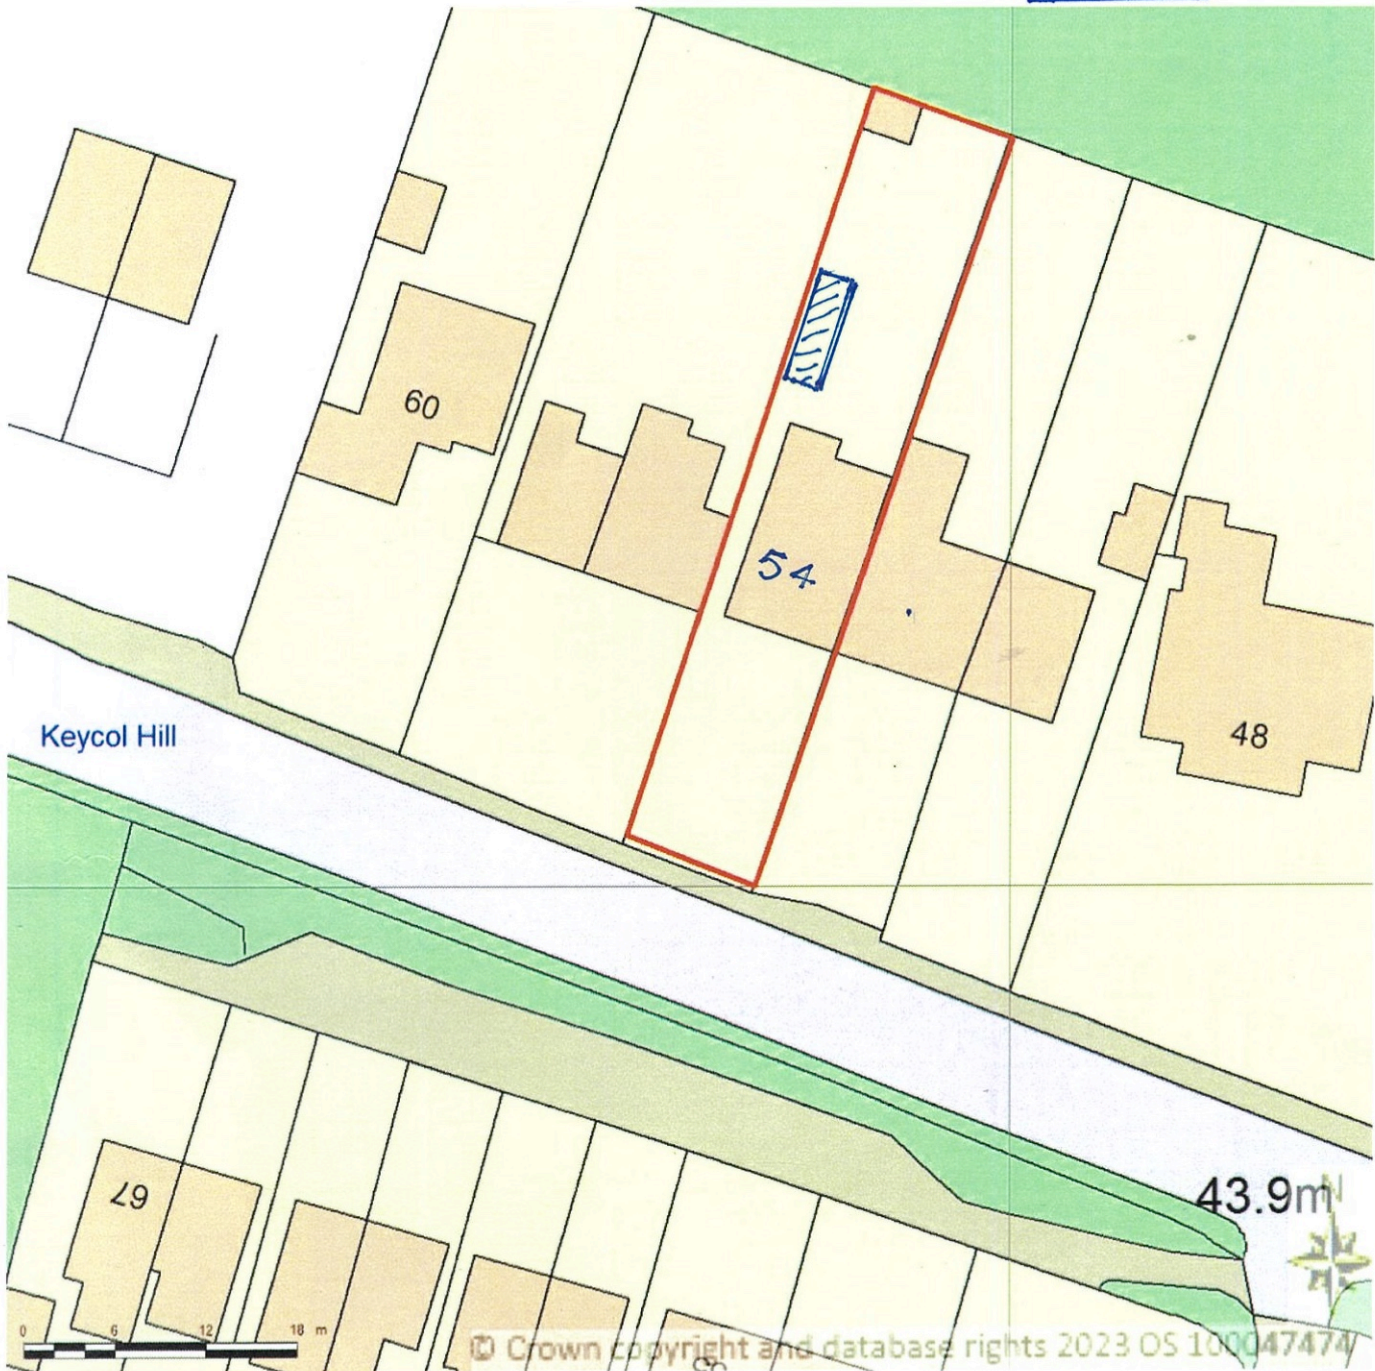

BLOCK/SITE PLAN

AREA 90m x 90m

SCALE: 1:500 on A4

CENTRE COORDINATES: 587579 , 164413

PROPOSED

Supplied by Streetwise Maps Ltd

www.streetwise.net

Licence No: 100047474

09:04:14 15/12/2023