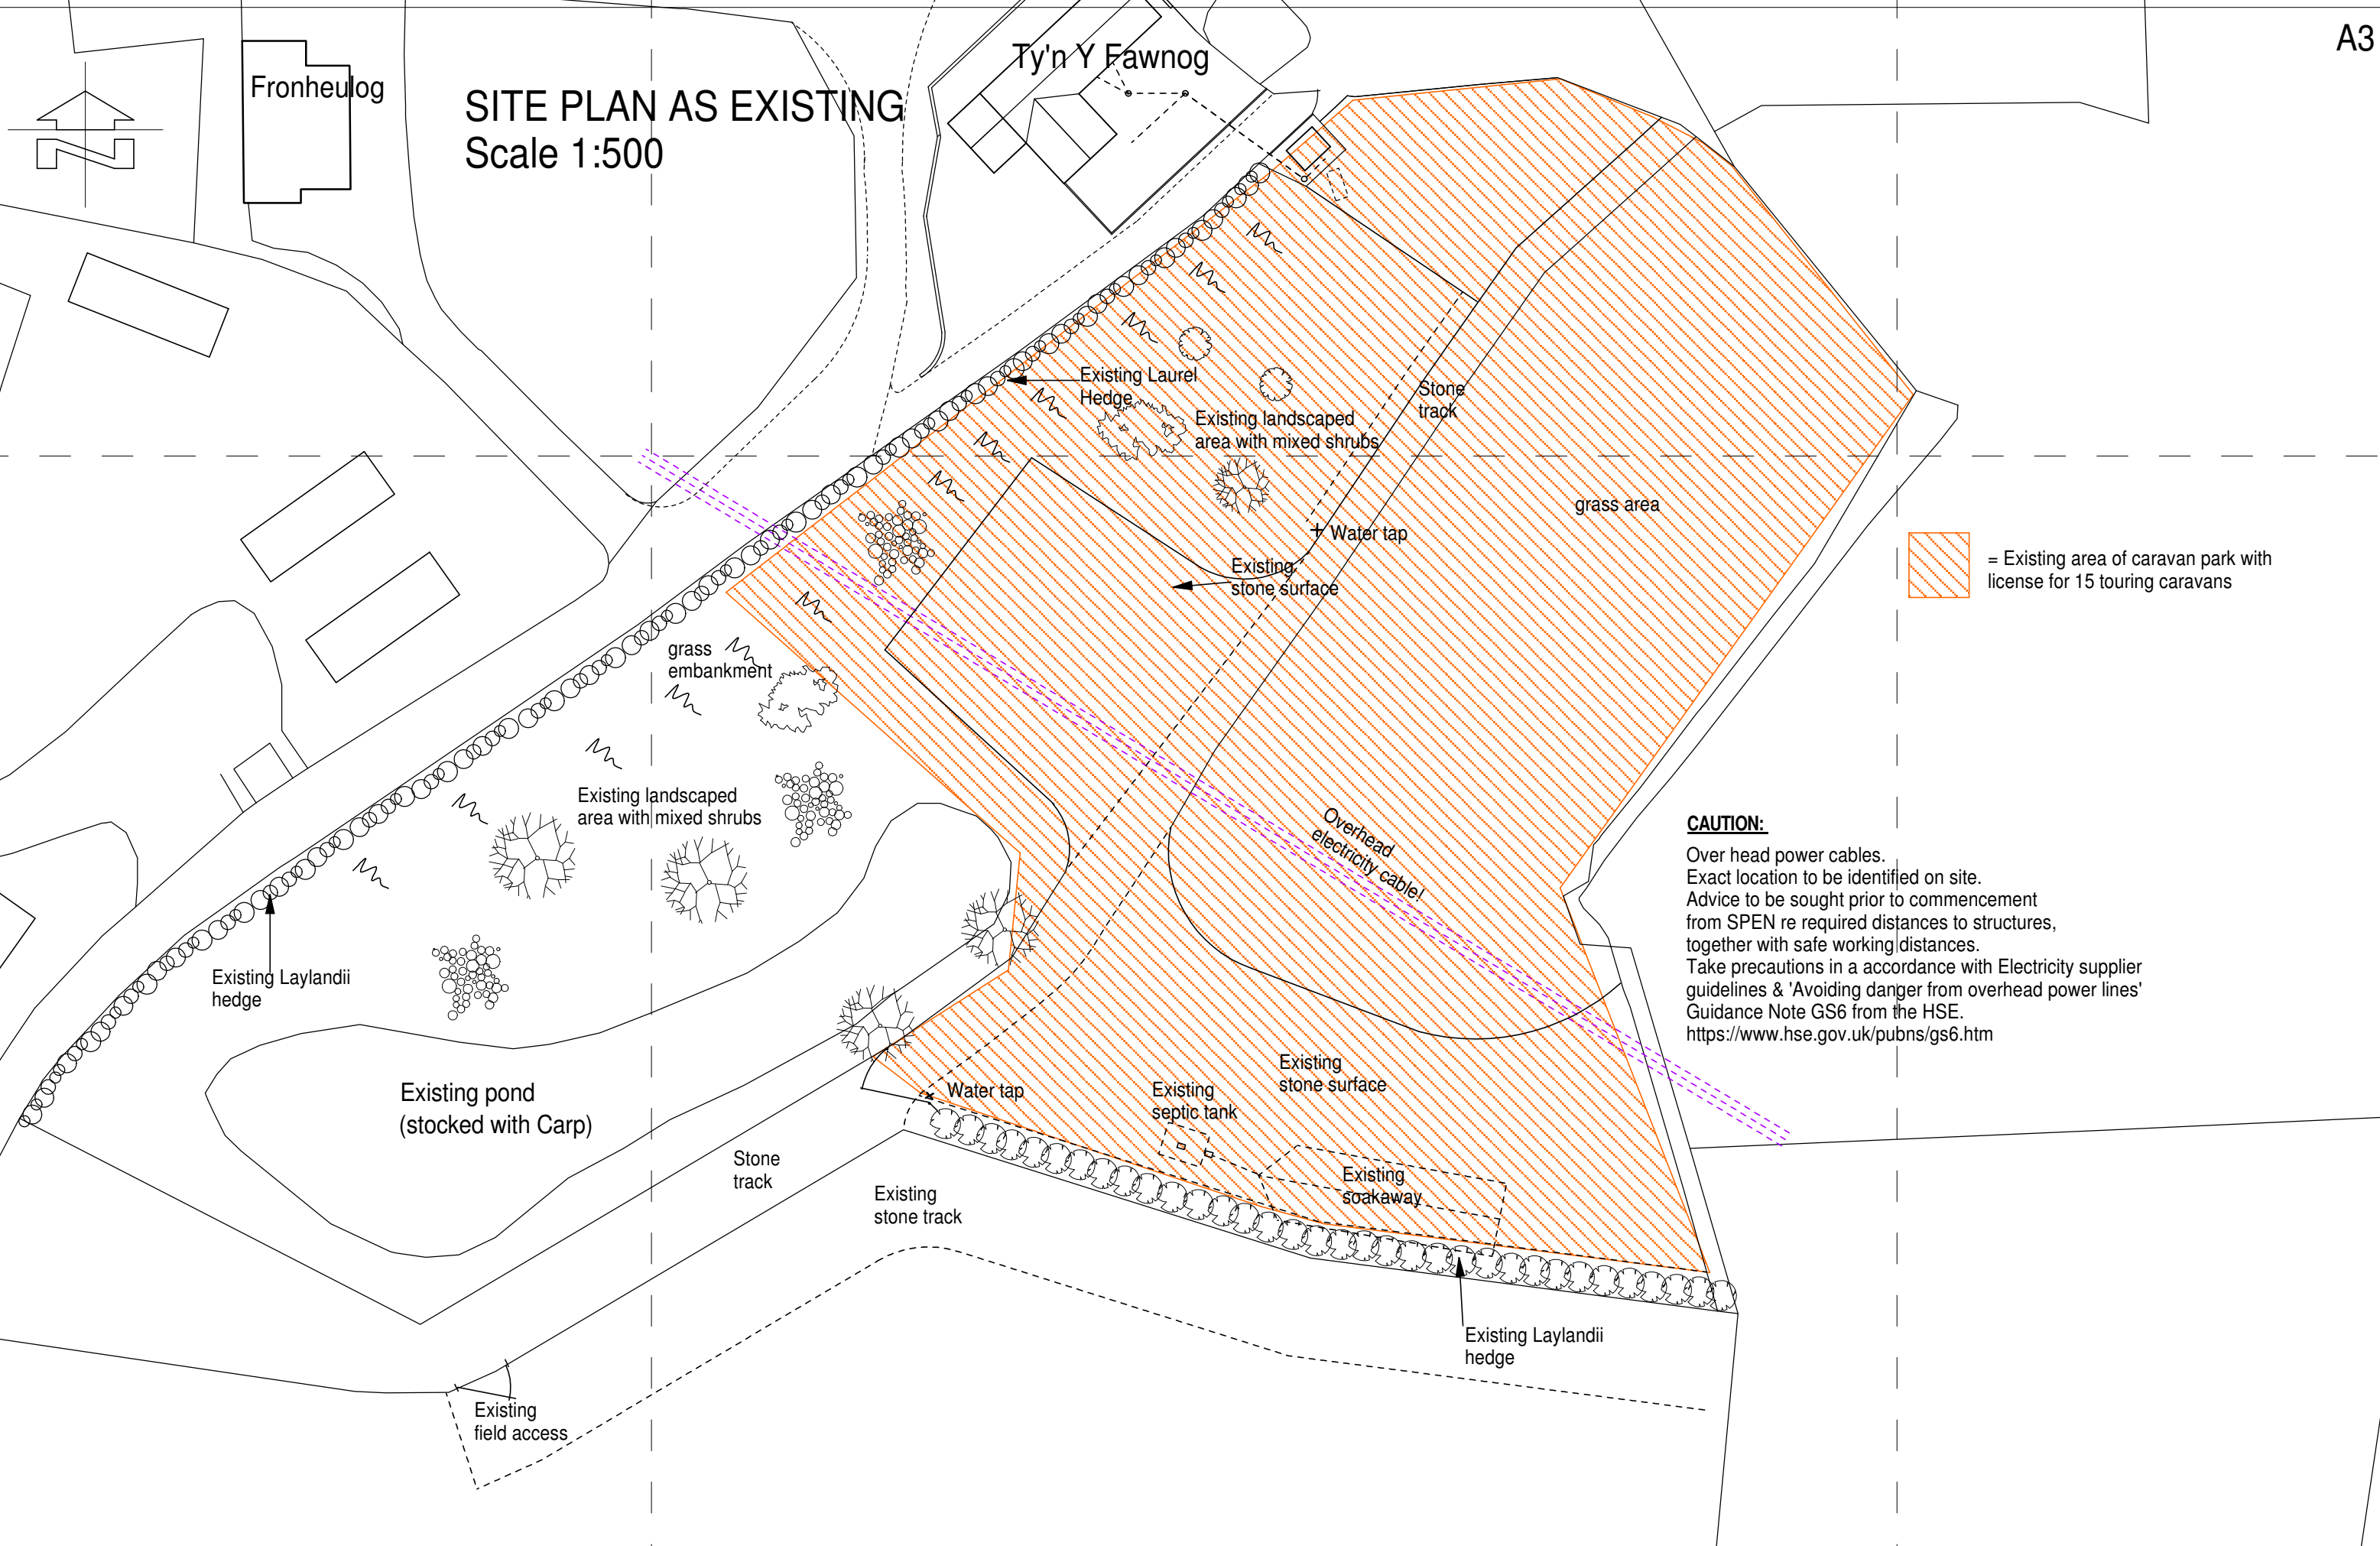

# SITE PLAN AS EXISTING

Scale 1:500

 = Existing area of caravan park with license for 15 touring caravans

**CAUTION:**  
 Over head power cables.  
 Exact location to be identified on site.  
 Advice to be sought prior to commencement from SPEN re required distances to structures, together with safe working distances.  
 Take precautions in a accordance with Electricity supplier guidelines & 'Avoiding danger from overhead power lines' Guidance Note GS6 from the HSE.  
<https://www.hse.gov.uk/pubns/g6.htm>