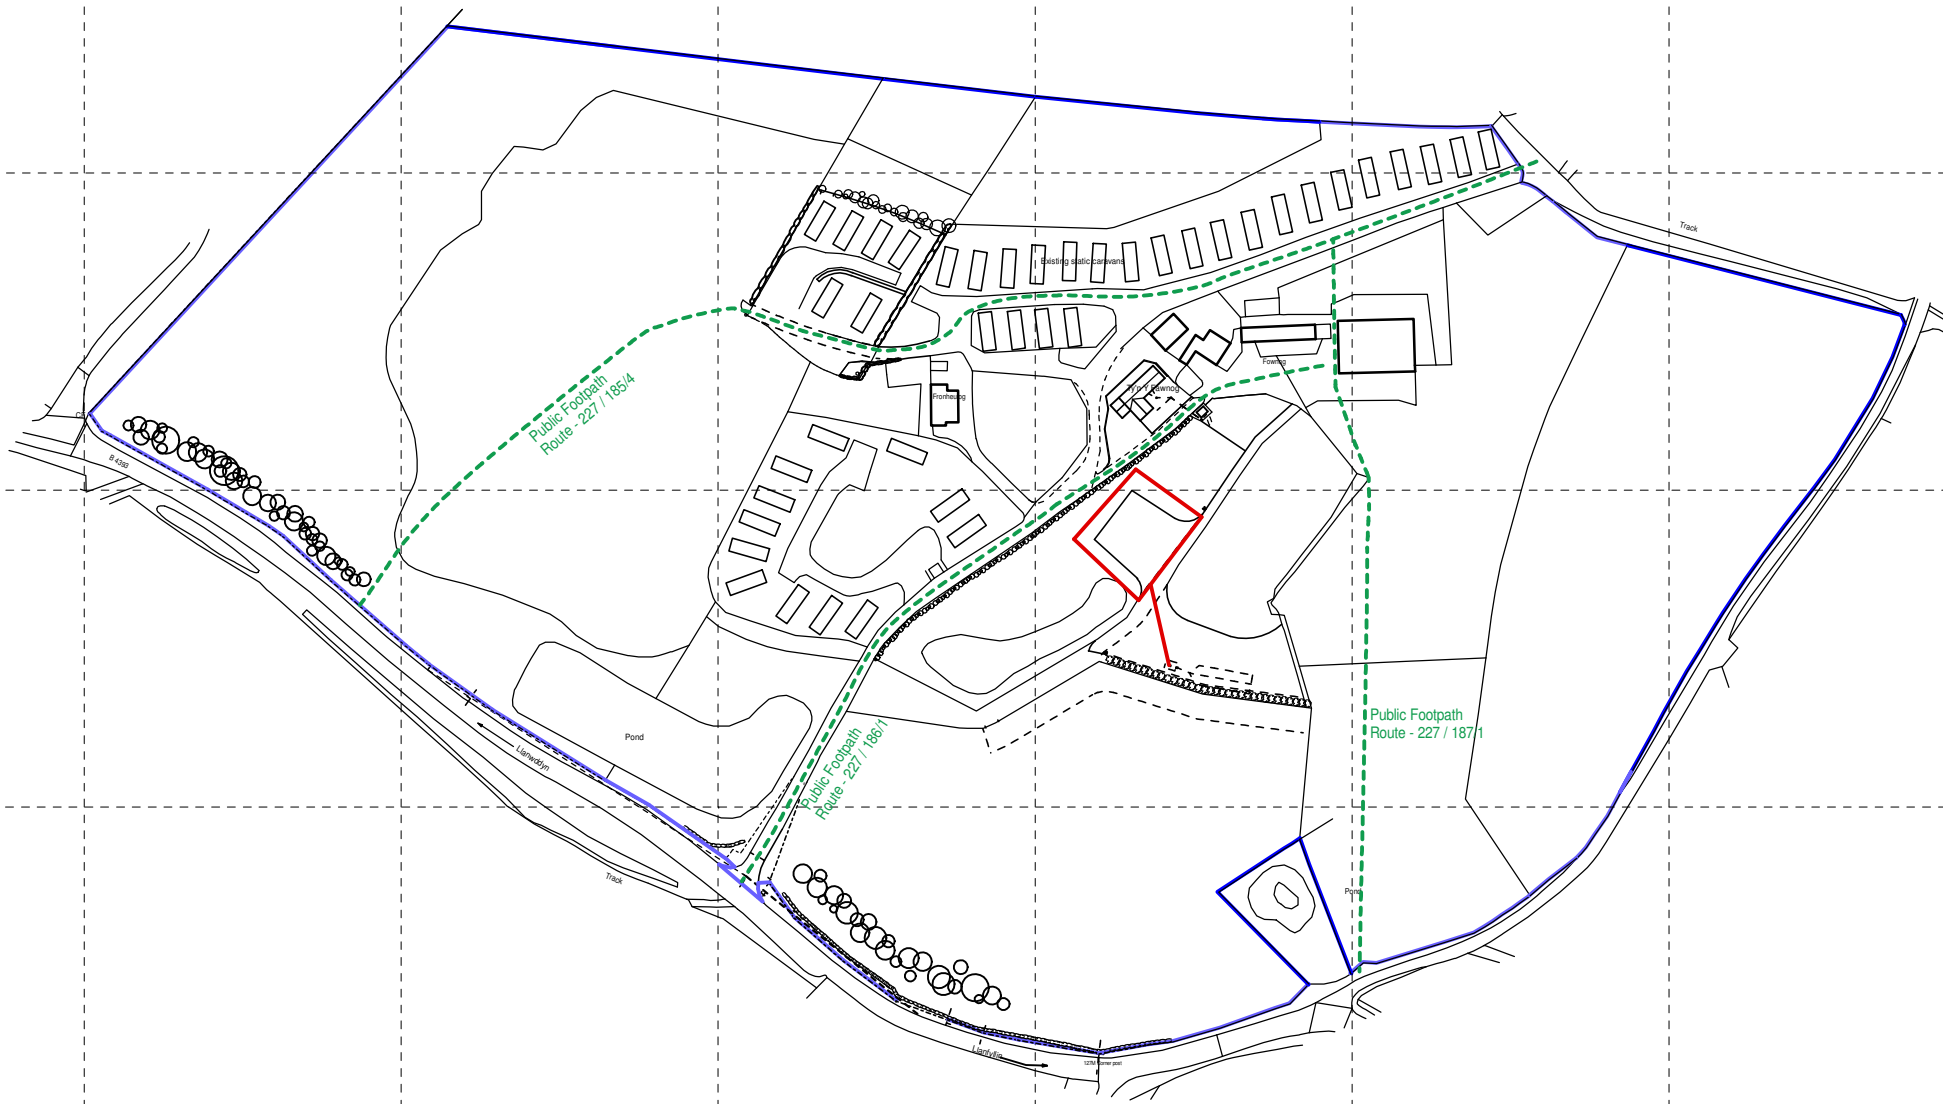

# LOCATION PLAN

Scale 1:2500

Mapping contents (c) Crown copyright reserved.  
O.S. Copying License AC0000862649

© Nia Lewis March 2024

Replacement of 4 touring caravans with 2 static caravans  
at Fronheulog Caravan Park, Llanwddyn, SY10 0NN

LOCATION PLAN  
Drawing No. 3 rev. a

Nia Lewis MCIAT  
Architectural Design & Planning

Gorwel, Llanfyllin, Powys. SY22 5JZ.  
01691 648880 (nia@rogd Davies.co.uk)