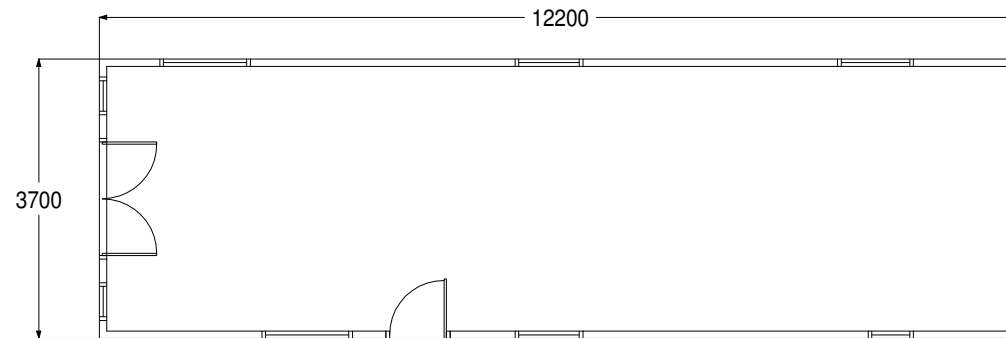

TYPICAL CARAVAN DETAILS

Scale 1:100

Caravans - as defined by the 'Caravan Sites Act 1968'.

Caravan to be finished in an environmental colour in accordance with site license requirements.

Floor Plan

Elevations

Front (South West)

Side (South East)

Rear (North East)

Side (North West)