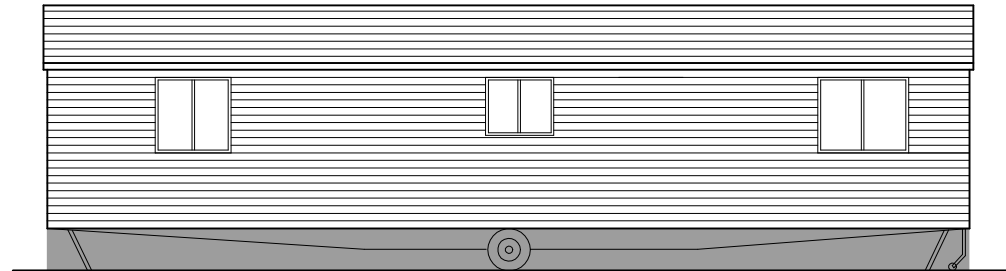

TYPICAL CARAVAN DETAILS

Scale 1:100

Caravans - as defined by the 'Caravan Sites Act 1968'.

Caravan to be finished in an environmental colour in accordance with site license requirements.

Floor Plan

Elevations

Front (South West)

Side (South East)

Rear (North East)

Side (North West)