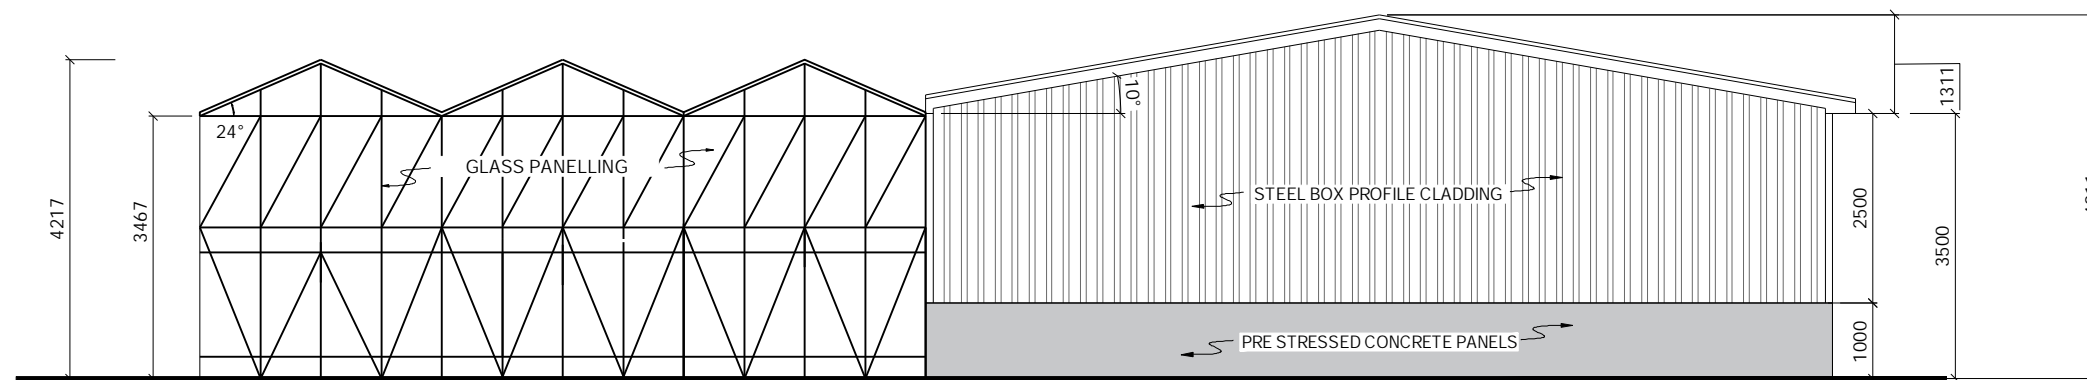

4 SOUTH ELEVATION
SCALE: 1:100 @ A3

4 NORTH ELEVATION
SCALE: 1:100 @ A3

FOXES RURAL LTD
BULLBANKS FARM, HALSTEAD ROAD,
EIGHT ASH GREEN, COLCHESTER,
ESSEX, CO6 3PT
TEL: [REDACTED]
E-MAIL:
WEBSITE: WWW.FOXESRURAL.CO.UK

CLIENT NAME: MCDOWELL
PROJECT NO: 812
TITLE: FLOOR AND ELEVATION
PLANS
ADDRESS: CO7 8SH

SCALE BAR 1:100

DATE: 27 MARCH 2024	SCALE: 1:100 @ A3	SHEET: FE3
------------------------------	-------------------------	----------------------