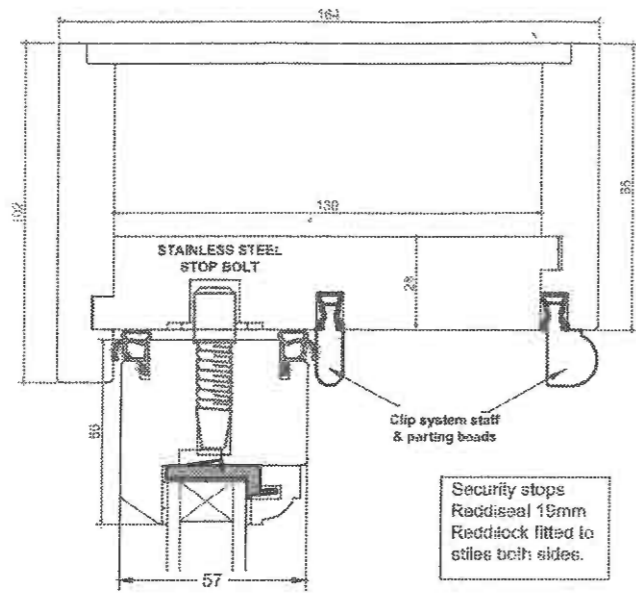

VERTICAL DETAIL

TRICKLE VENT DETAIL

Replacement Window Detail

Pen Maes, 1 Salop Road, Welshpool

Apr 2024 Plan No 5092.04

HORIZONTAL DETAIL