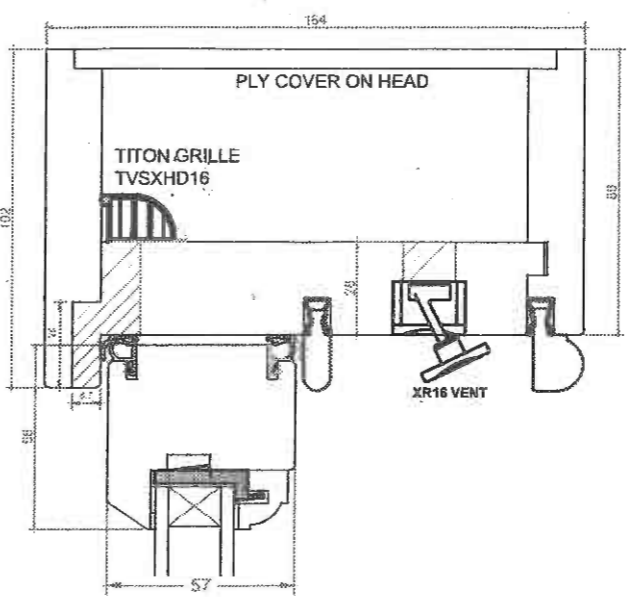

VERTICAL DETAIL

TRICKLE VENT DETAIL

Replacement Window Detail

Pen Maes, 1 Salop Road, Welshpool

Apr 2024 Plan No 5092.04

HORIZONTAL DETAIL