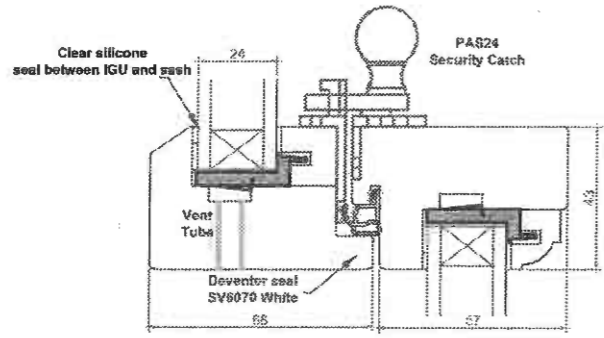

VERTICAL DETAIL

TRICKLE VENT DETAIL

Replacement Window Detail

Pen Maes, 1 Salop Road, Welshpool

Apr 2024 Plan No 5092.04

HORIZONTAL DETAIL