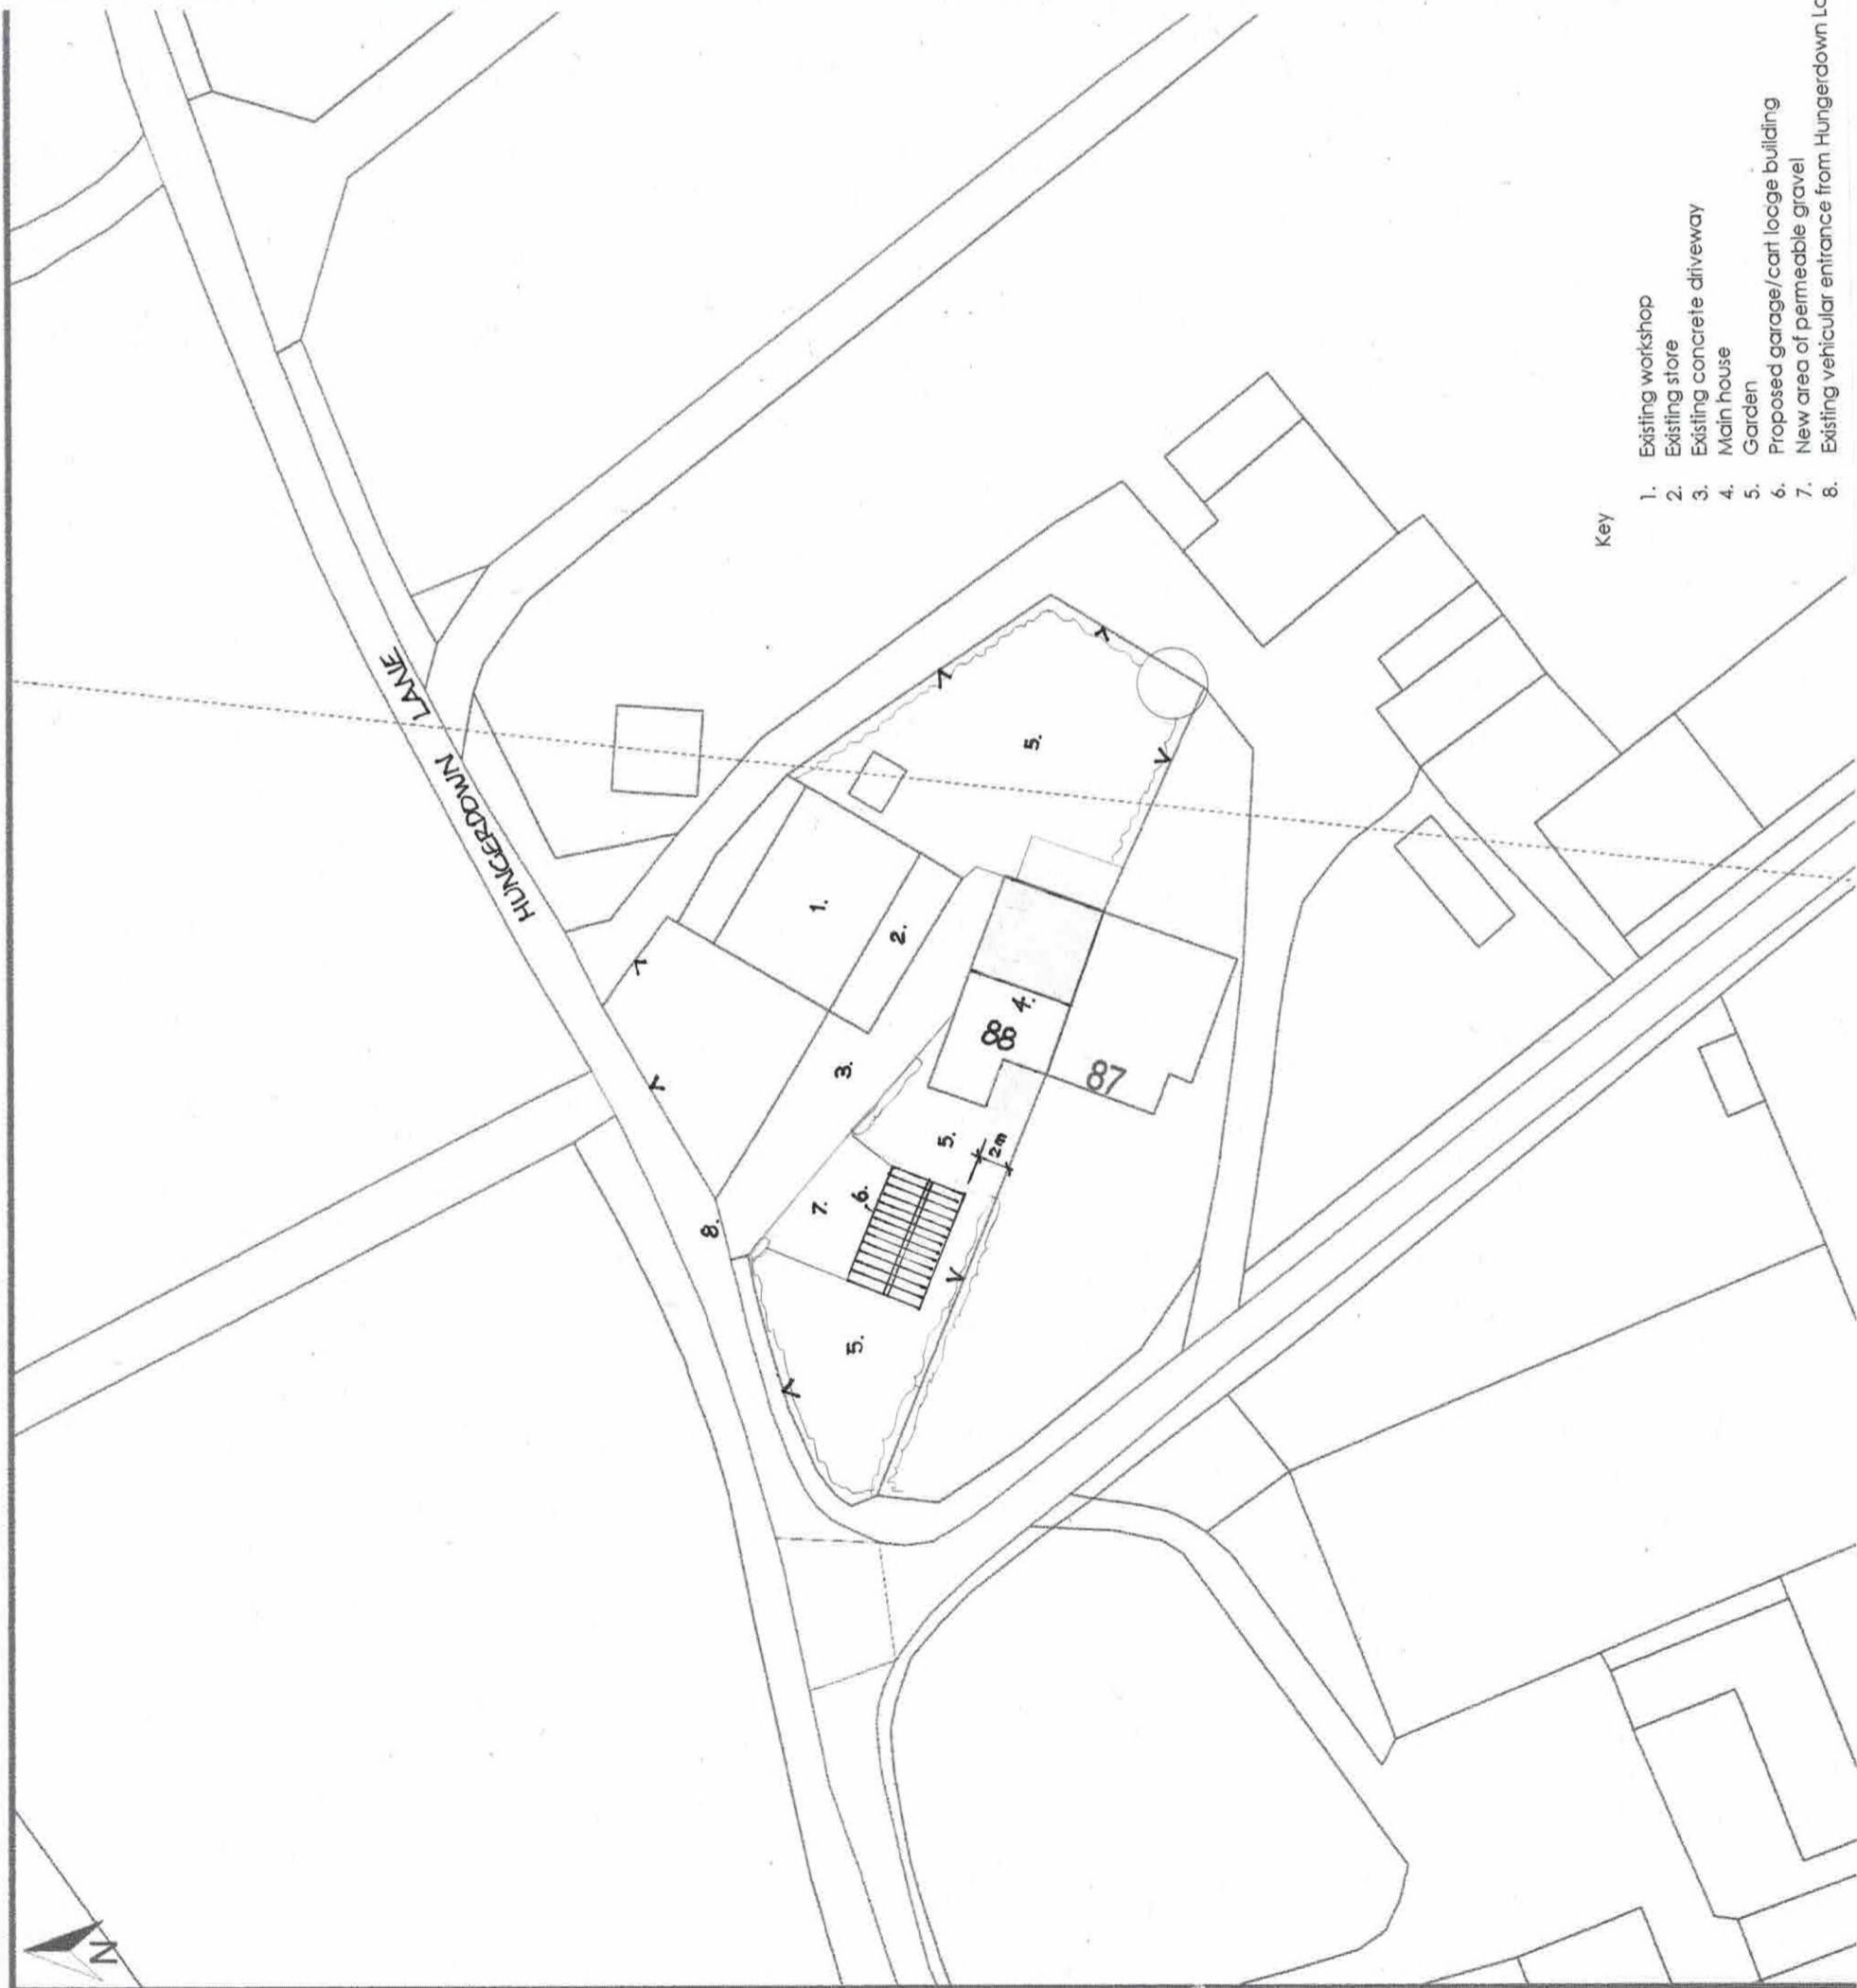

**MARK FAGE ARCHITECT**

116 Lower Park Road Loughton Essex IG10 4NE

DRAWING

**SITE & LOCATION PLANS**

ADDRESS

88 Hungerdown Lane, Lawford, Essex CO11 2LY

SCALE

DATE

1:500 & 1:1250

MAR '24

DWG No.

JRK/SK/01A

Key

1. Existing workshop
2. Existing store
3. Existing concrete driveway
4. Main house
5. Garden
6. Proposed garage/cart lodge building
7. New area of permeable gravel
8. Existing vehicular entrance from Hungerdown Lane