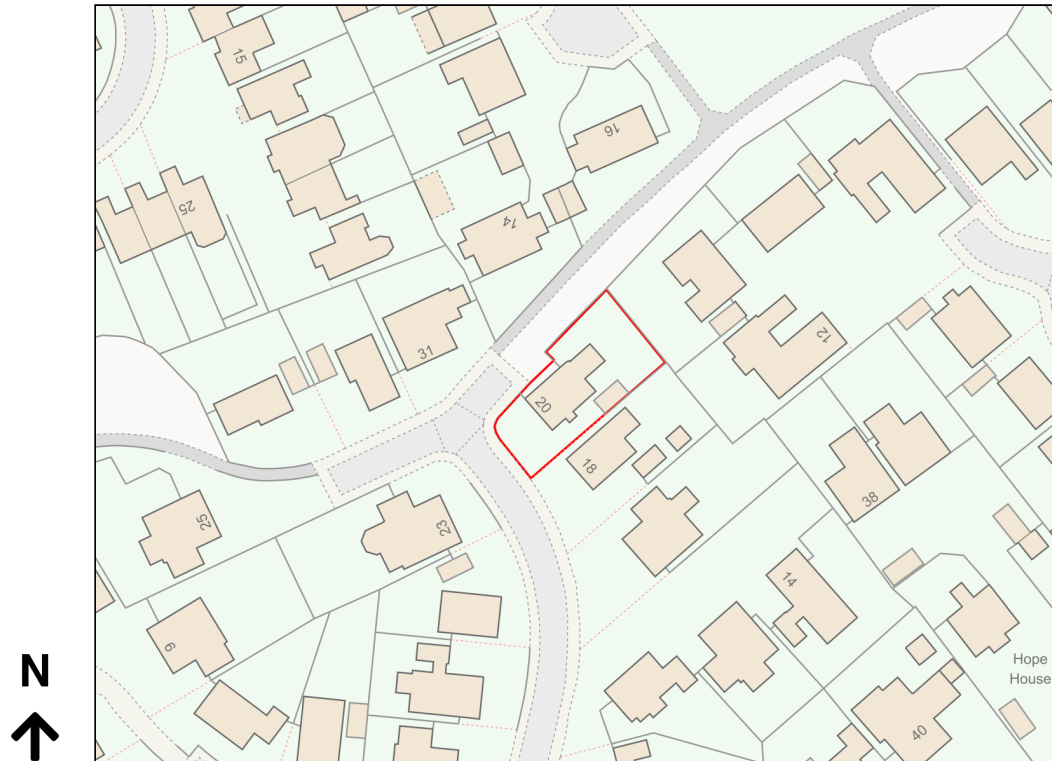

Location Plan

Site Address: 20, Keynes Way, Dovercourt, CO12 3UA

Date Produced: 28-Mar-2024

Scale: 1:1250 @A4

Planning Portal Reference: PP-12936835v1