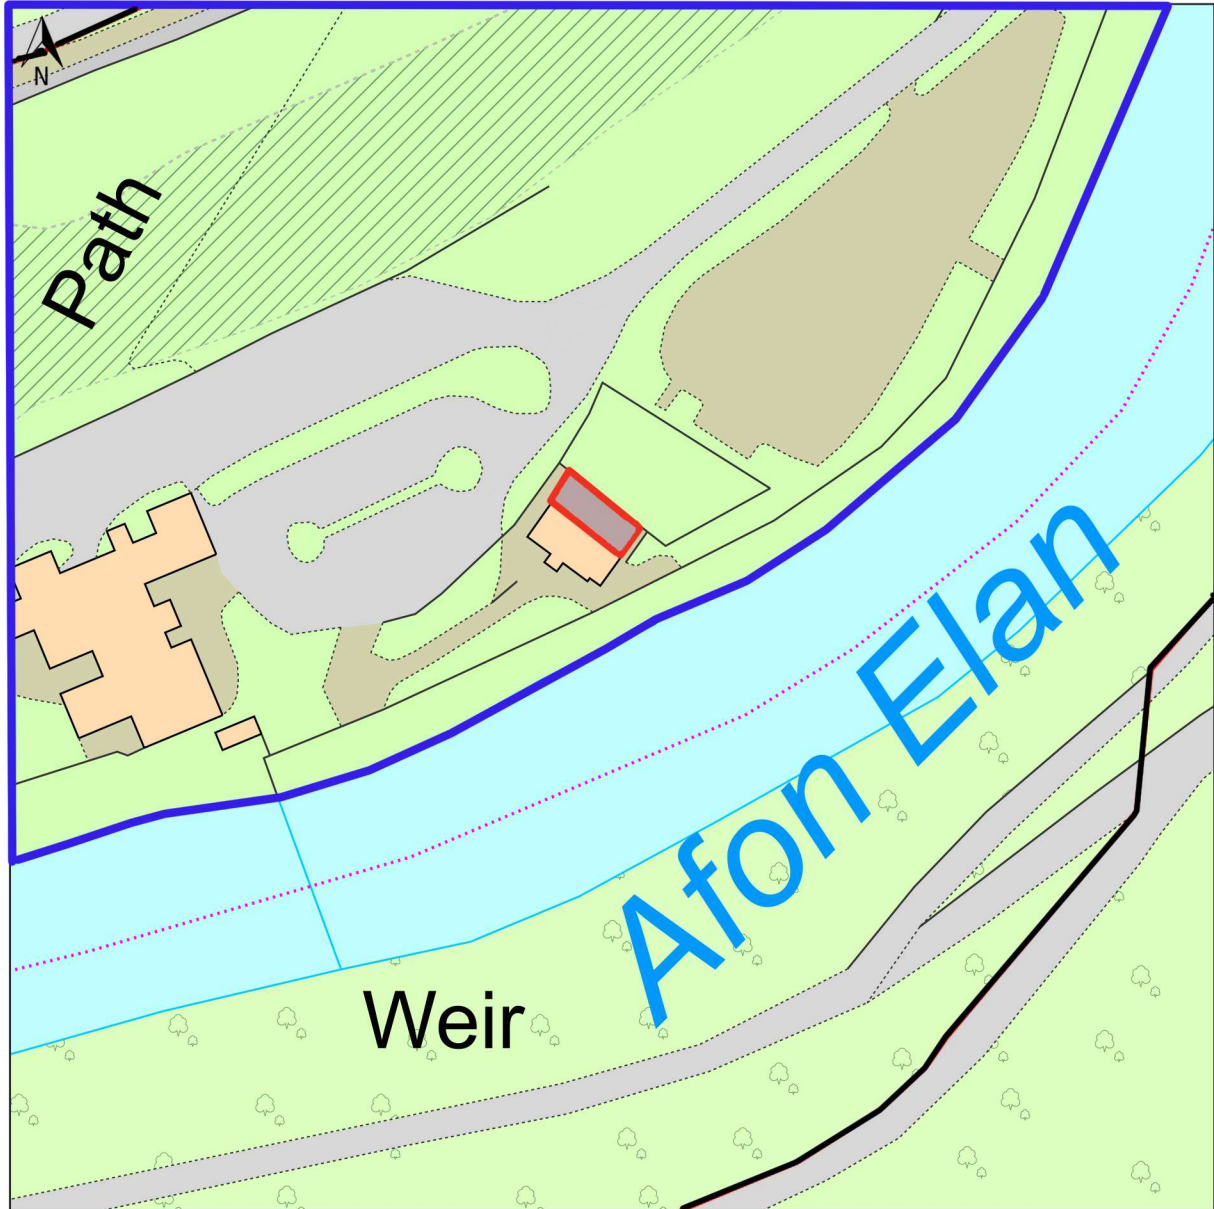

Site Location Plan

© Crown copyright and database rights, 2024. Ordnance Survey
0100031673 Created using Plans by Emapsite

0m 20m 40m 60m 80m 100m

Scale: 1:1250

Paper Size: A4

Notes: