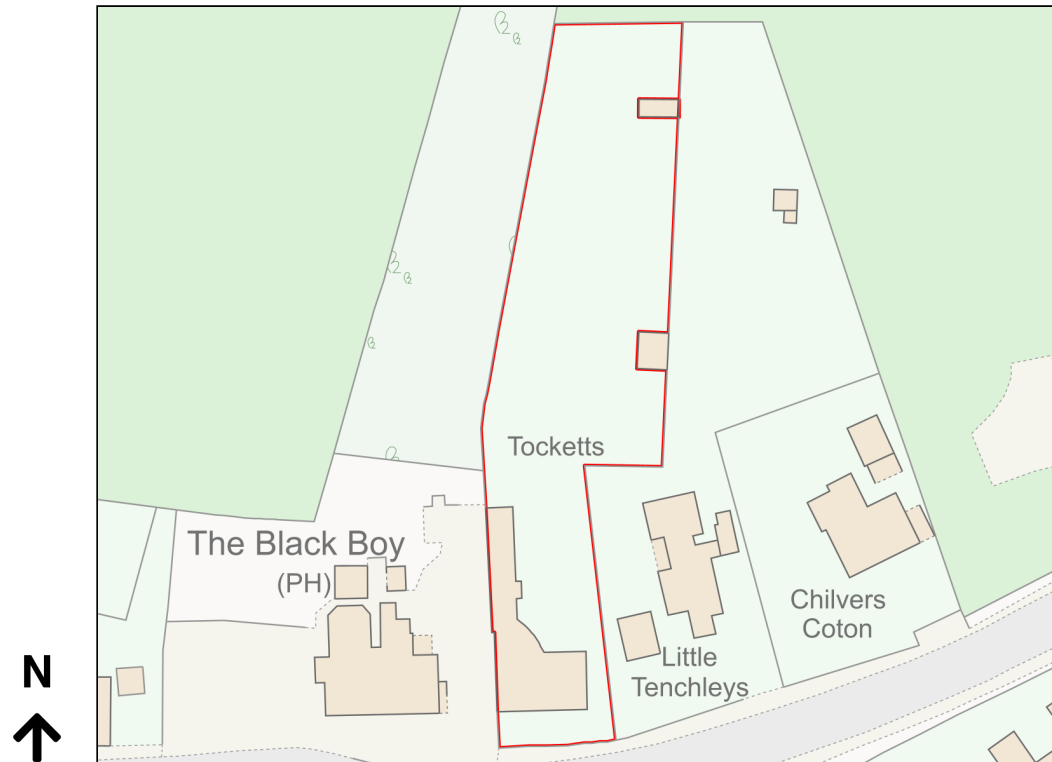

Location Plan

Site Address: **Knights Bridge House, Thorpe Road, Weeley, CO16 9JJ**

Date Produced: **03-May-2024**

Scale: **1:1250 @A4**

Planning Portal Reference: **PP-13025431v1**