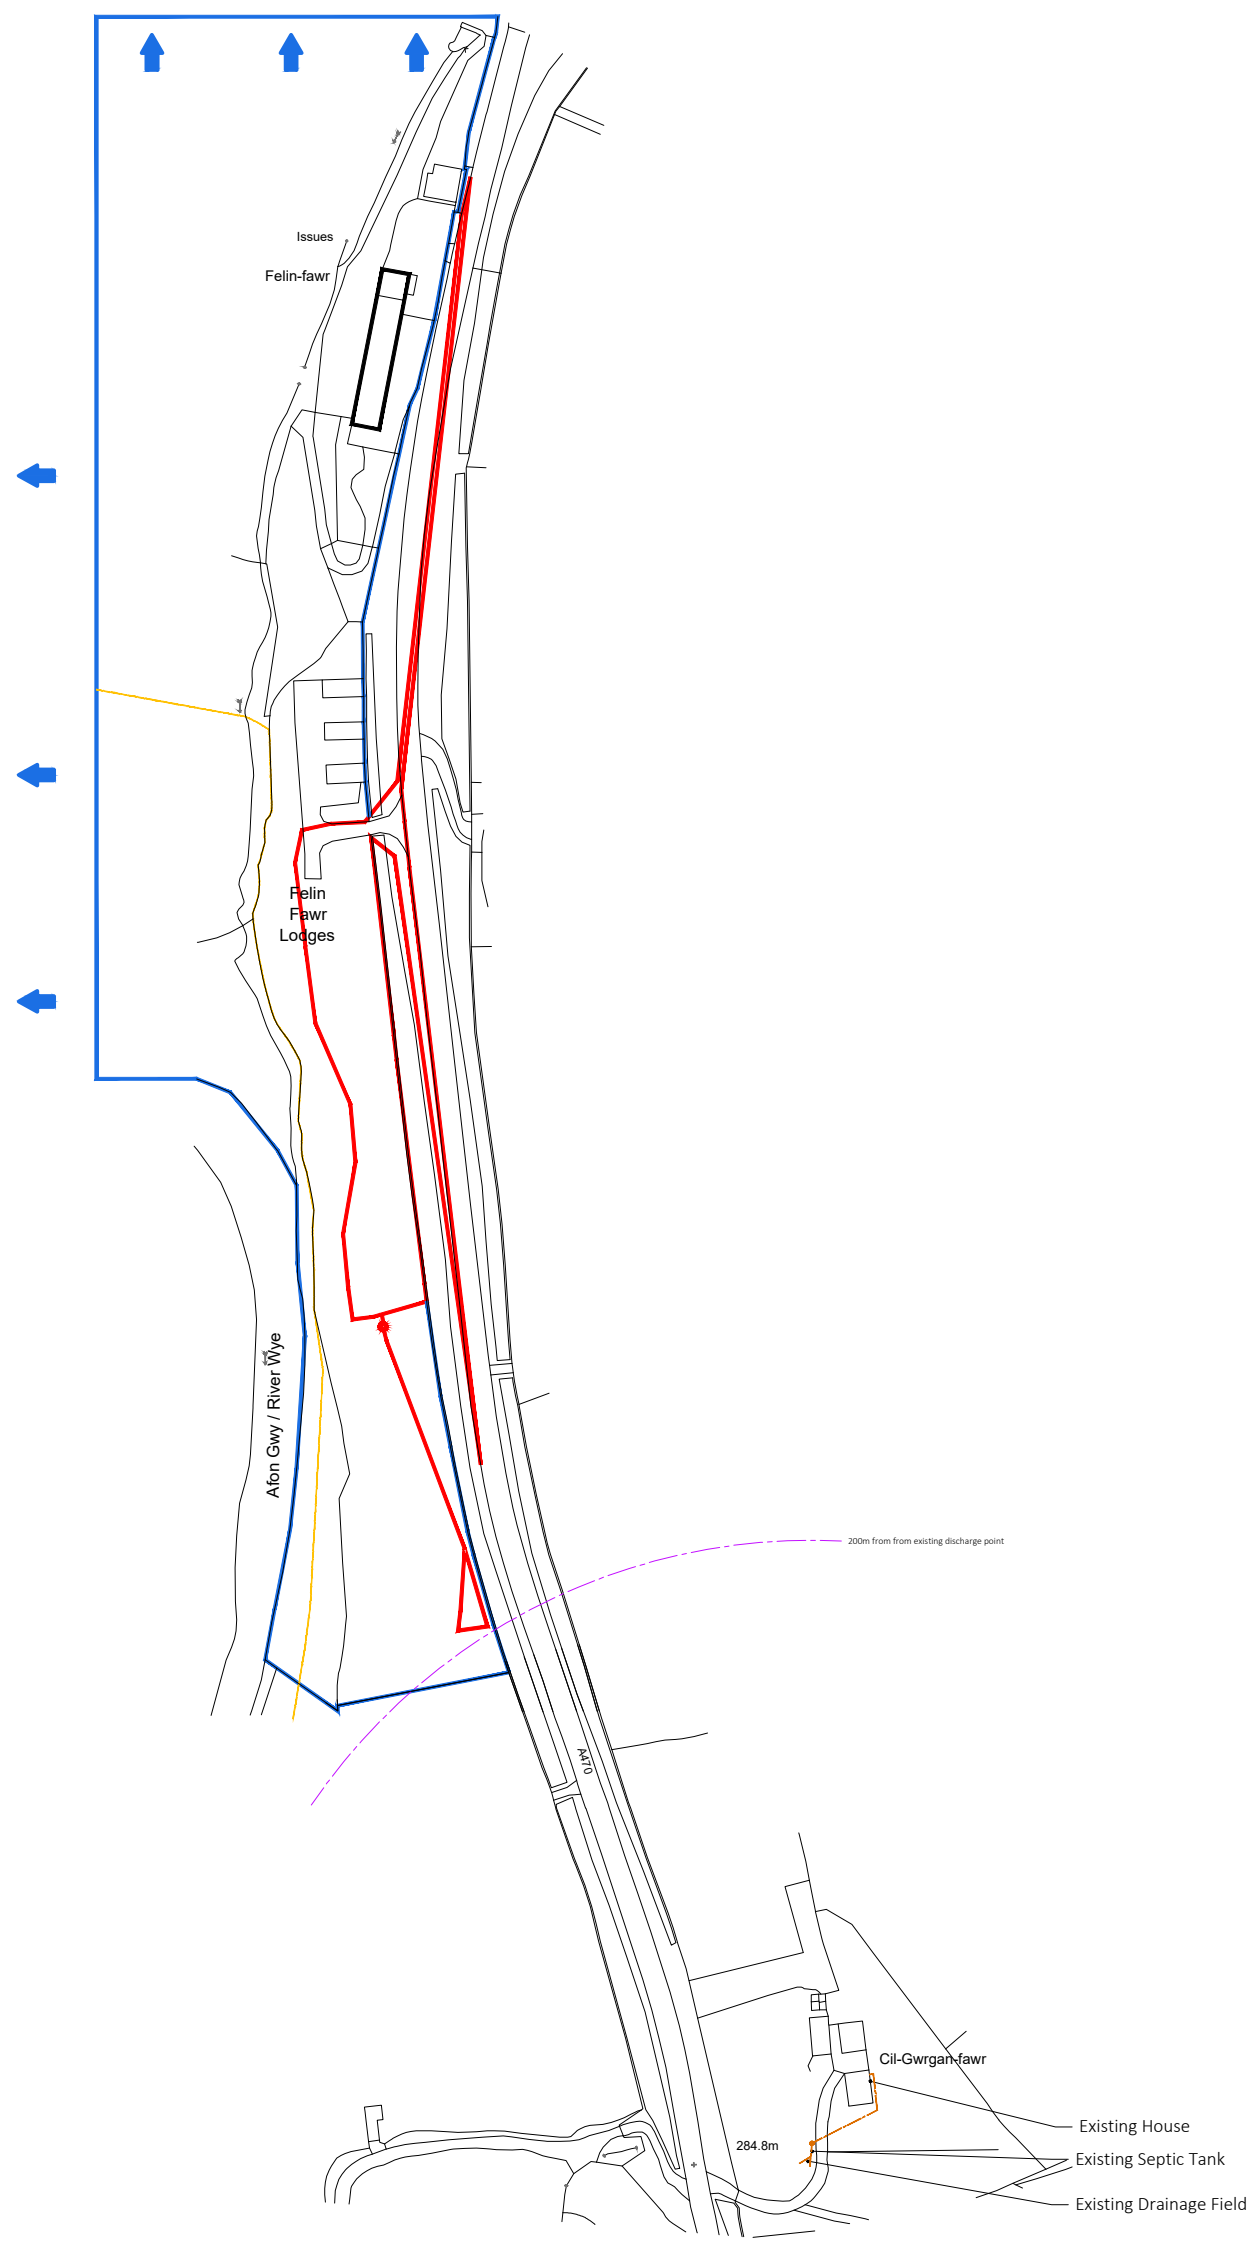

NOTES  
 Do not scale use figured dimensions only. Copyright to Hamco Developments Ltd 2024.

Ordnance Survey, (c) Crown Copyright 2019. All rights reserved. Licence number 100022432

KEY

- Applicant Land Ownership
- Application Site Boundary

drawing:  
 Site Location Plan

scale	date	drawn
1:2500 @ A3	January 2024	MH

drwg no	rev
0171_P_SA_01	A