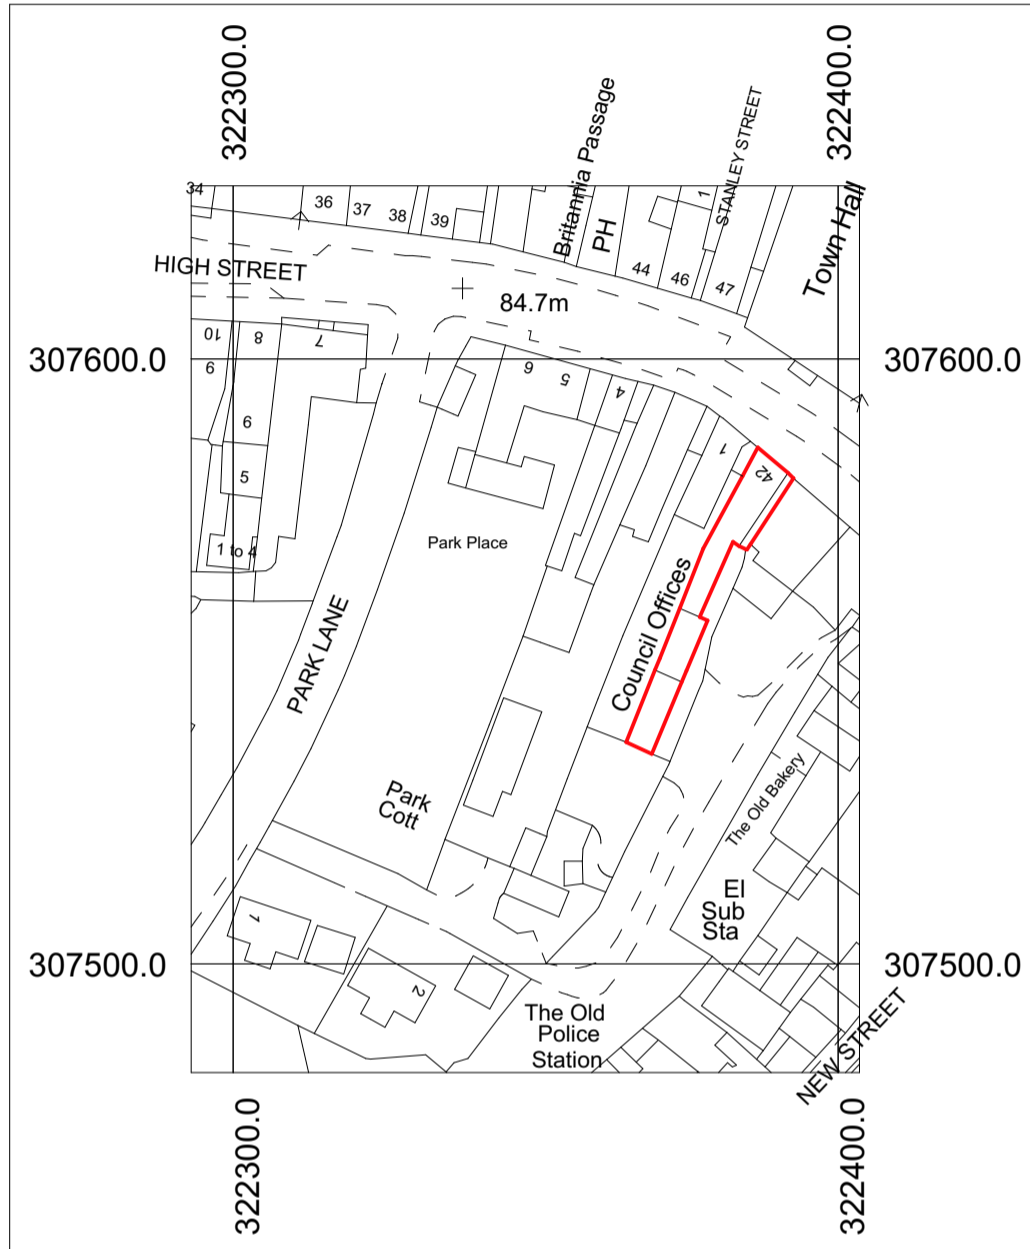

# Stanfords Planning Map Data

Production Date: 13 February 2024

Top Left: 322293.062 307628.614 Bottom Right: 322403.529 307482.041

© Crown copyright and database rights 2024 Ordnance Survey OS100035409.

Reproduction in whole or in part is prohibited without the permission of Ordnance Survey

Rev.	Date.	Revision Description.	By.	Chk.
				
www.creative-planning.co.uk			T: 07791 587404	
<b>Scale.</b> 1:1250 @ A3		<b>Date.</b> 13.02.24		
<b>Project Title</b> 42 Broad Street				
<b>Client</b> Mr Z Zaza				
<b>Drawing Title</b> Location Plan				
<b>Project No.</b> CP0007	<b>Drawing No.</b> PL-001	<b>Rev.</b>		
				