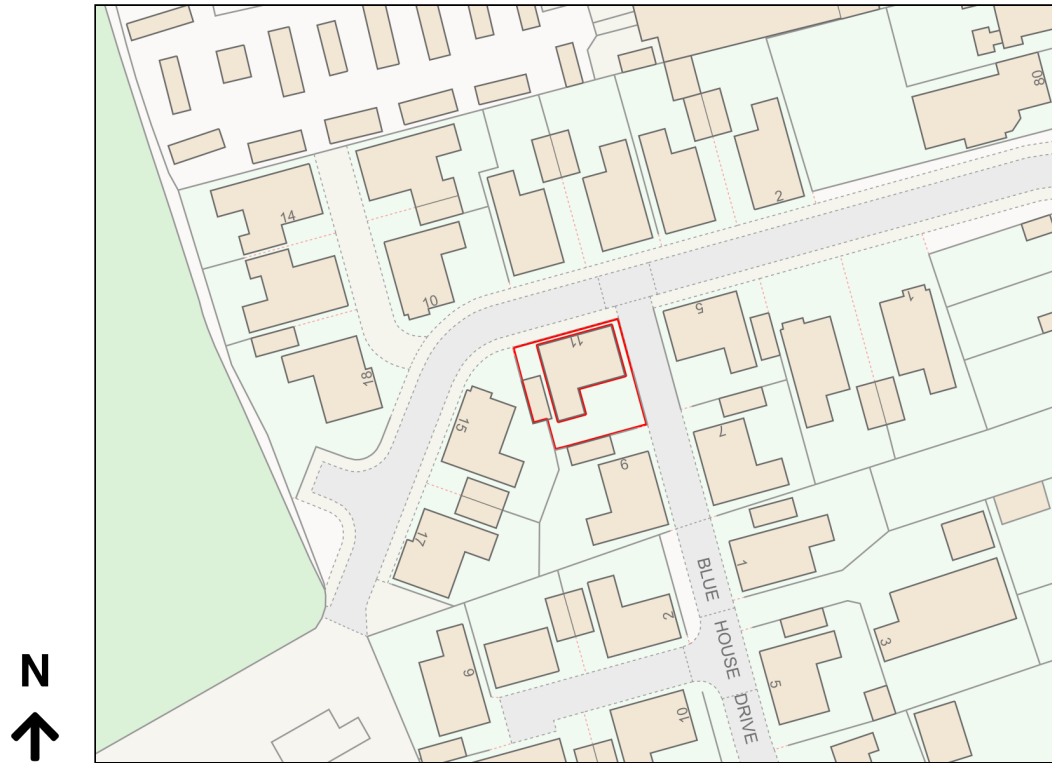

Location Plan

Site Address: 11, Blue House Gardens, Clacton On Sea, CO16 8GU

Date Produced: 14-May-2024

Scale: 1:1250 @A4

Planning Portal Reference: PP-13063596v1