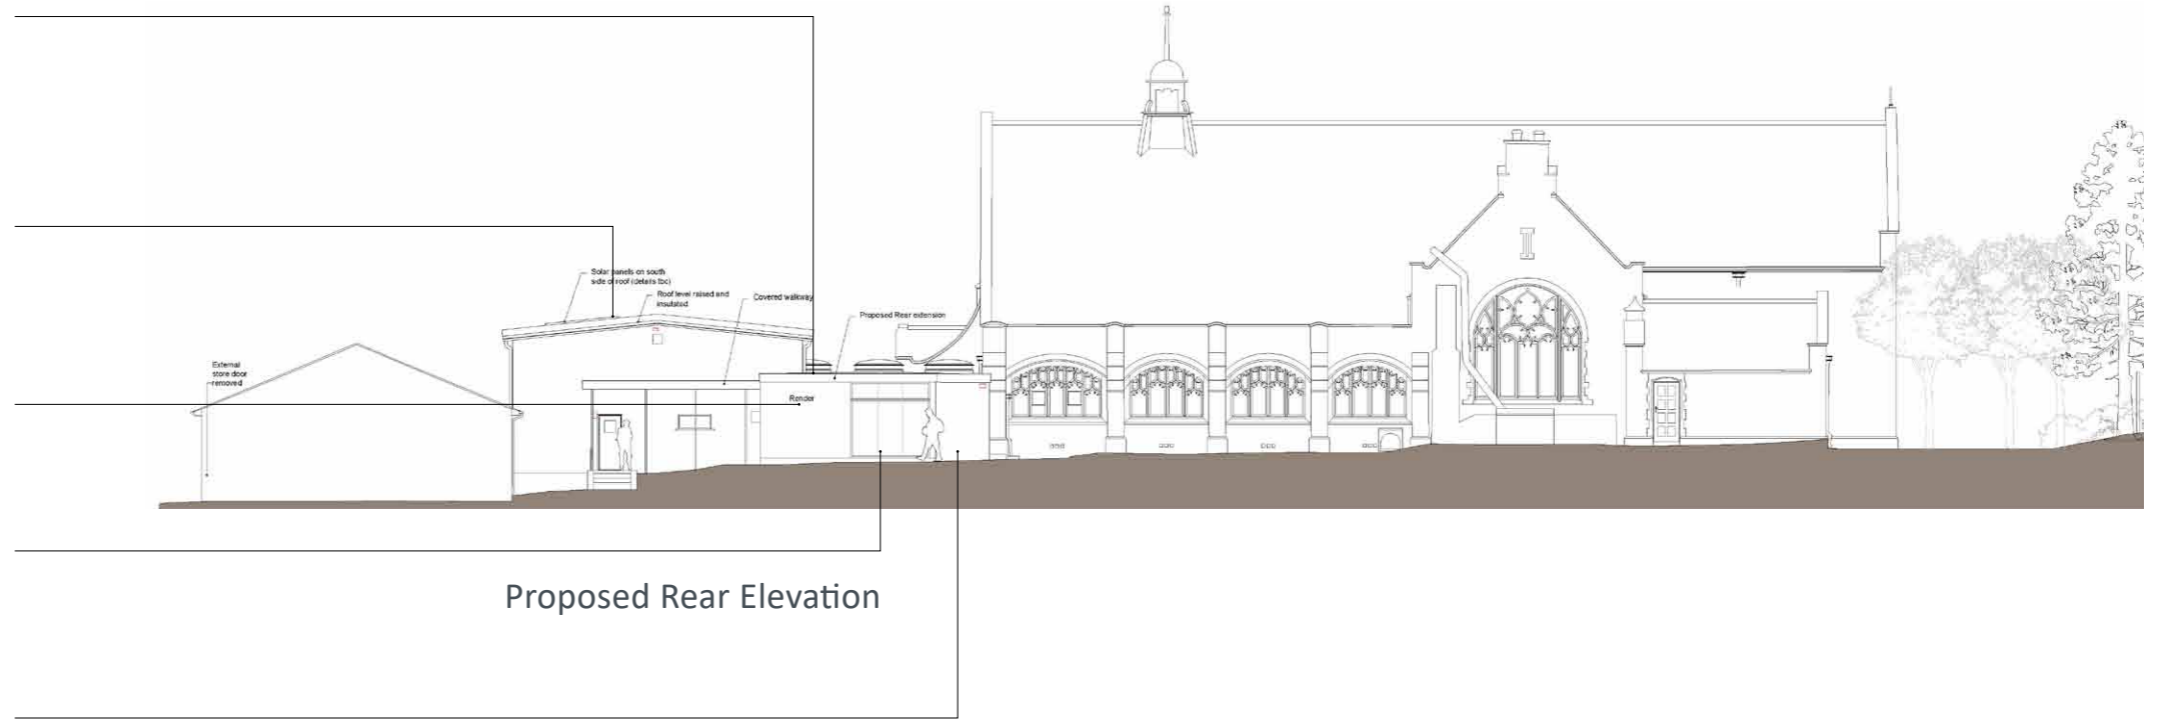

MATERIALS

Proposed Front Elevation

METAL ROOF SYSTEM – EUROCLAD ELITE PLUS 2 Colour - Merlin Grey

BauderTHERMOFOL PVC Single Ply System

Membrane finish colour - Blue Grey (RAL 7031)

K Rend through render (scraped) Colour - Polar White

METAL ROOF SYSTEM – EUROCLAD ELITE PLUS 2 Colour - Merlin Grey

K Rend through render (scraped) Colour - Polar White

Rational composite windows & doors- Colour - Grey/ Brown (exact Ral colour to be confirmed)

Brick Plinth to be Buff coloured brick exact specification to be confirmed

Proposed Rear Elevation