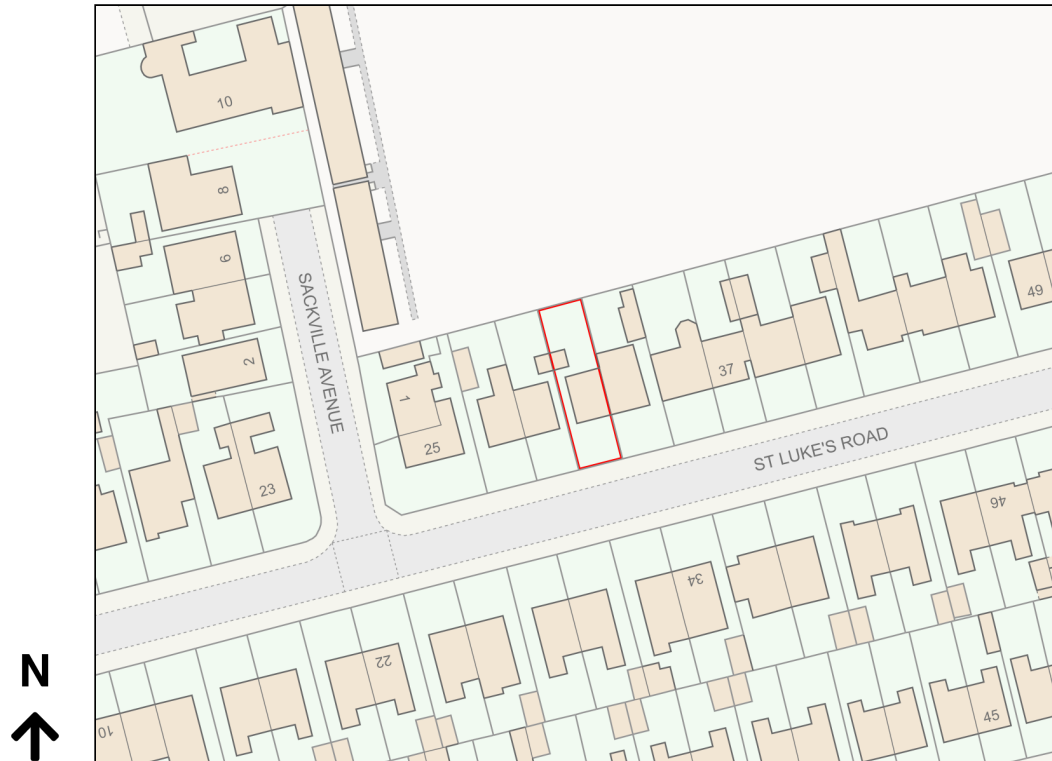

Location Plan

Site Address: 31, St Lukes Road, Blackpool, FY4 2EL

Date Produced: 10-Jun-2024

Scale: 1:1250 @A4

Planning Portal Reference: PP-13133764v1